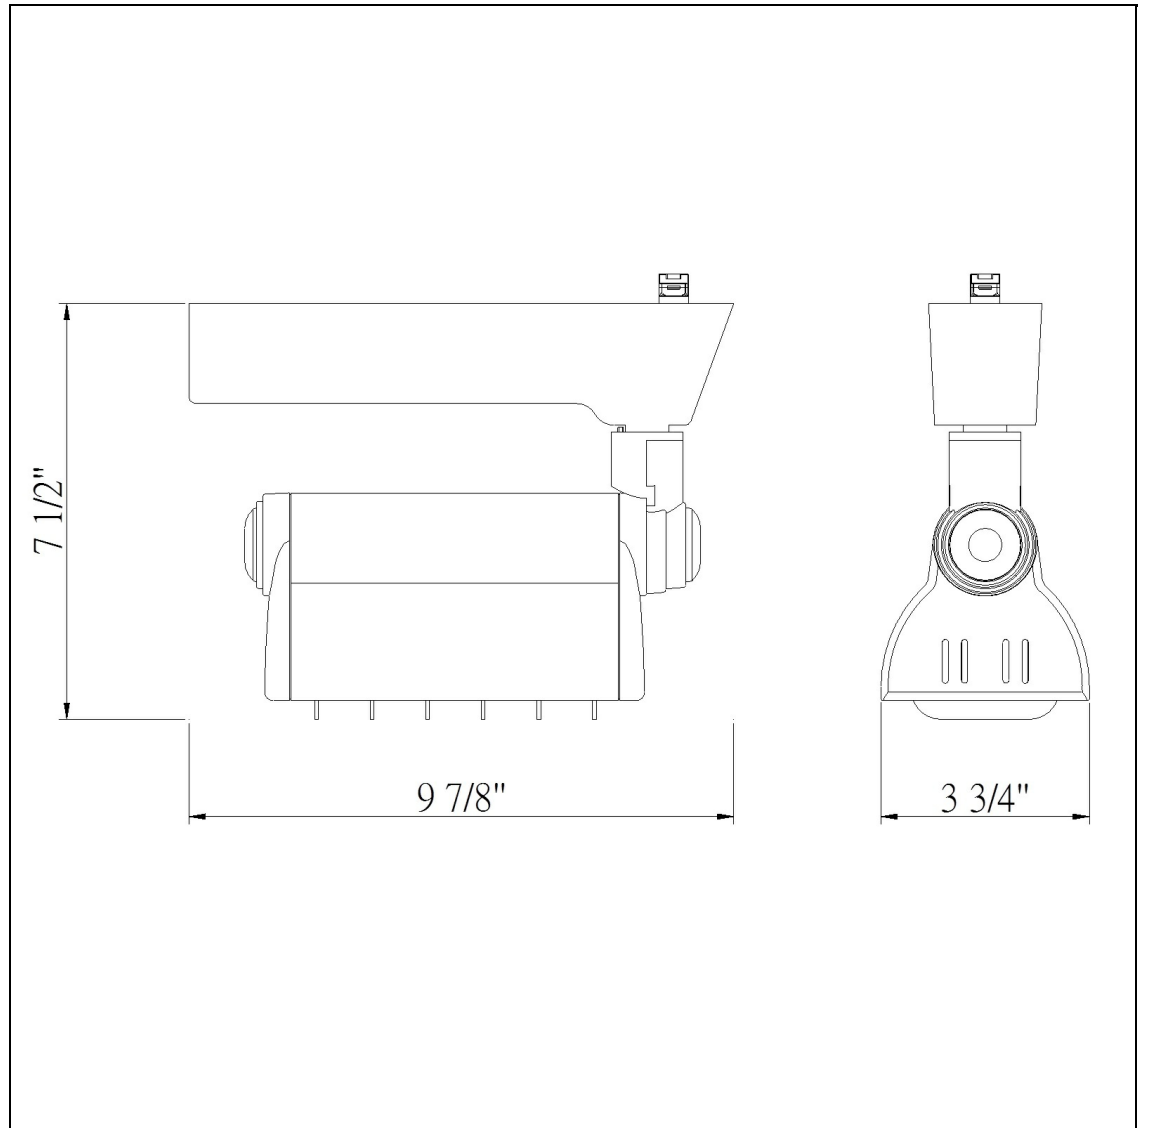

Product No. **HT-941-BD-BK**

Description

Metal Halide, Body Only, G12, T6  
Durable Metal Construction  
120V, 70W max.  
±90 degree from horizontal  
355 Degree Rotation Capability  
Ships in one Carton  
Ships in one Carton

Technical Specifications

<b>UPC</b>	020193067284
<b>CRI</b>	N/A
<b>Lumen</b>	N/A
<b>Switch Type</b>	Track
<b>Bulb Base</b>	Metal
<b>Number of Lights</b>	1
<b>Color</b>	Black
<b>Base Color</b>	Black

<b>Carton 1 Dimensions</b>	8.00 x 19.00 x 21.50
<b>Carton 2 Dimensions</b>	0.00 x 0.00 x 21.50
<b>Package Dimensions</b>	L: 21.50 W: 19.00 H: 8.00