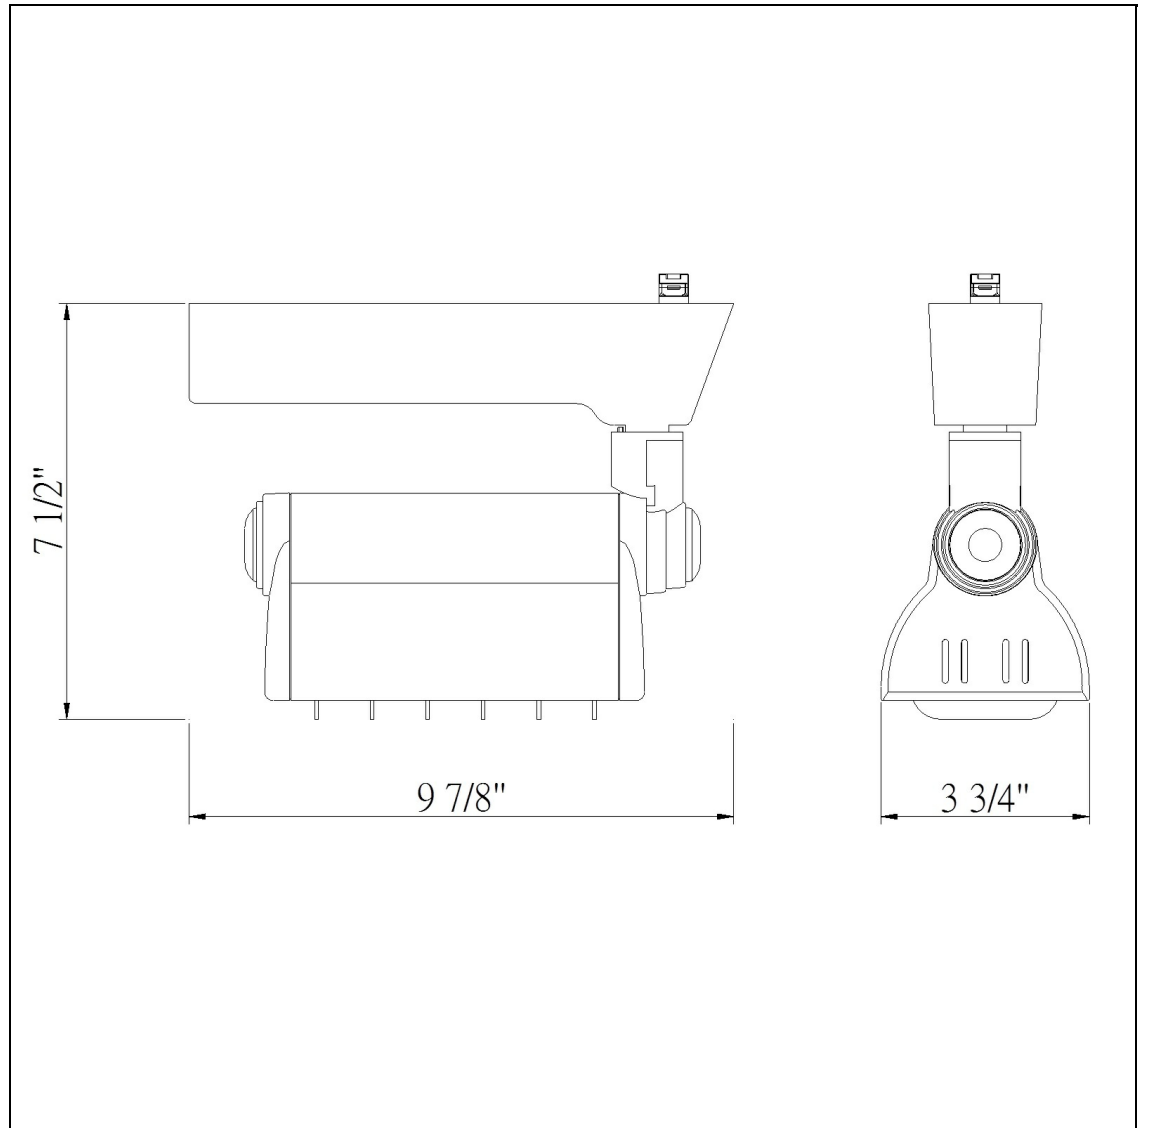

Product No. **HT-941-BD-PWH**

Description

Metal Halide, Body Only, G12, T6
Durable Metal Construction
120V, 70W max.
?90 degree from horizontal
355 Degree Rotation Capability
Ships in one Carton
Ships in one Carton

Technical Specifications

UPC	020193067284
CRI	N/A
Lumen	N/A
Switch Type	Track
Bulb Base	Metal
Number of Lights	1
Color	White
Base Color	White

Carton 1 Dimensions	8.00 x 19.00 x 21.50
Carton 2 Dimensions	0.00 x 0.00 x 21.50
Package Dimensions	L: 21.50 W: 19.00 H: 8.00