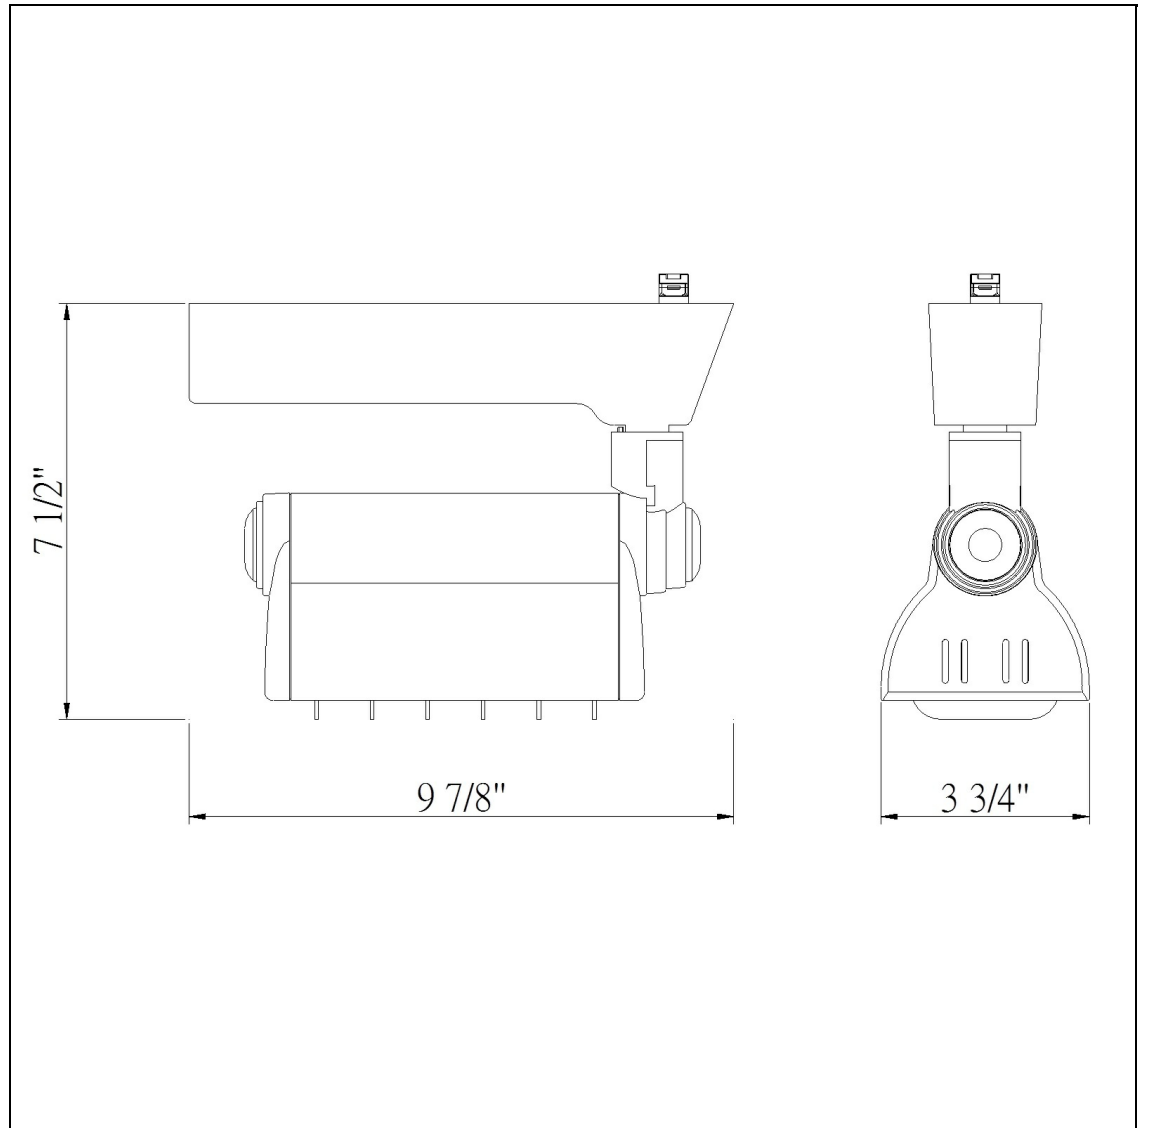

Product No. **HT-941-BD-WH**

Description

Metal Halide, Body Only, G12, T6
Durable Metal Construction
120V, 70W max.
±90 degree from horizontal
355 Degree Rotation Capability
Ships in one Carton
Ships in one Carton

Technical Specifications

UPC	020193067284
CRI	N/A
Lumen	N/A
Switch Type	Track
Bulb Base	Metal
Number of Lights	1
Color	White
Base Color	White

Carton 1 Dimensions	8.00 x 19.00 x 21.50
Carton 2 Dimensions	0.00 x 0.00 x 21.50
Package Dimensions	L: 21.50 W: 19.00 H: 8.00