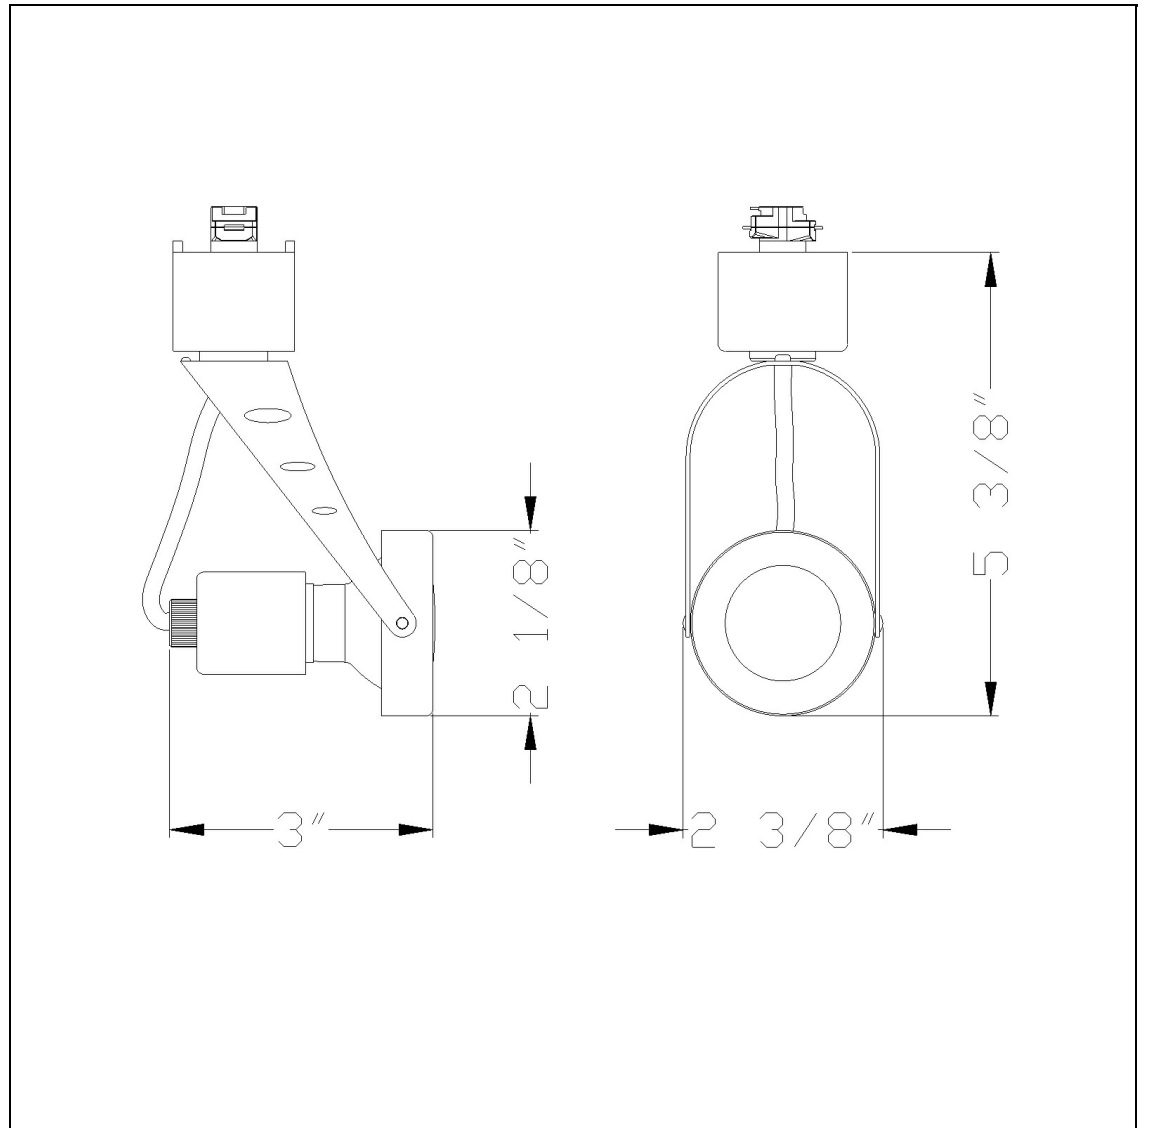

Product No. **HT-969-BK**

Description

GU10,120V,50W Track Head  
Durable Metal Construction  
120V, 50W max  
90 degree from horizontal  
355 Degree Rotation Capability  
Ships in one Carton  
Ships in one Carton

Technical Specifications

<b>UPC</b>	020193067284
<b>Wattage</b>	50W
<b>CRI</b>	N/A
<b>Lumen</b>	N/A
<b>Switch Type</b>	Track
<b>Bulb Base</b>	GU-10
<b>Number of Lights</b>	1
<b>Color</b>	Black
<b>Base Color</b>	Black

<b>Carton 1 Dimensions</b>	6.80 x 12.00 x 16.50
<b>Carton 2 Dimensions</b>	0.00 x 0.00 x 16.50
<b>Package Dimensions</b>	L: 16.50 W: 12.00 H: 6.80