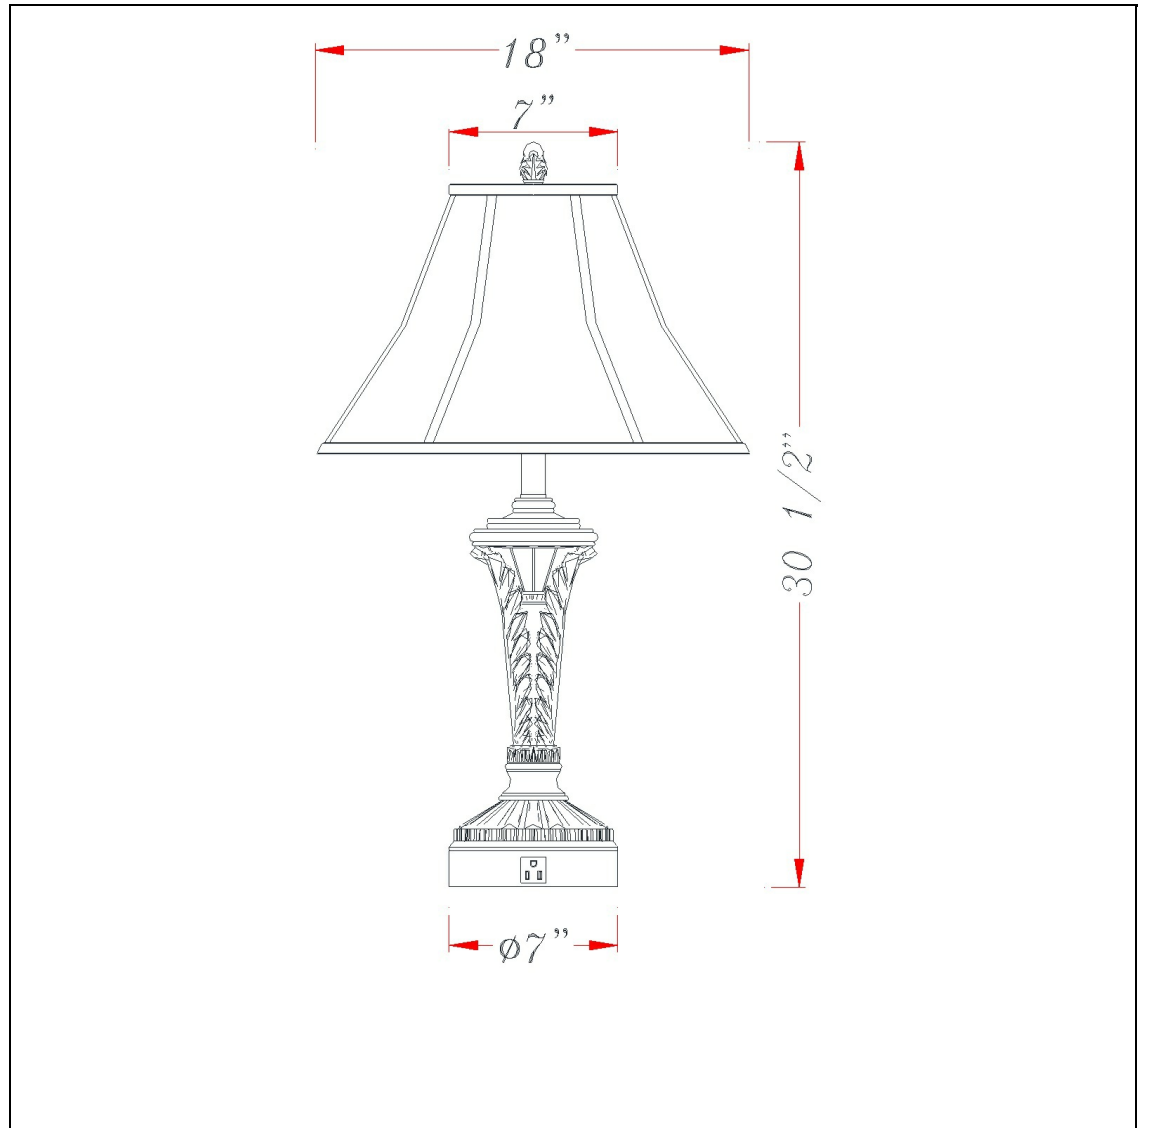

Product No. **LA-60004TB-1**

Description

100W Hotel Table Lamp  
Durable Metal Construction  
Little to no assembly required  
Spider Type Shade  
Fabric Shade Included  
UL listed  
UL listed  
30.5" Tall Metal/Resin Table Lamp

Technical Specifications

|                         |                |                            |                          |
|-------------------------|----------------|----------------------------|--------------------------|
| <b>UPC</b>              | 020193067284   | <b>Carton 1 Dimensions</b> | 9.30 x 9.00 x 22.10      |
| <b>Wattage</b>          | 100W           | <b>Carton 2 Dimensions</b> | 0.00 x 0.00 x 22.10      |
| <b>CRI</b>              | N/A            | <b>Package Dimensions</b>  | L: 22.10 W: 9.00 H: 9.30 |
| <b>Lumen</b>            | N/A            |                            |                          |
| <b>Switch Type</b>      | On/Off         |                            |                          |
| <b>Bulb Base</b>        | E26            |                            |                          |
| <b>Number of Lights</b> | 1              |                            |                          |
| <b>Color</b>            | Antique Walnut |                            |                          |
| <b>Base Color</b>       | Antique Walnut |                            |                          |