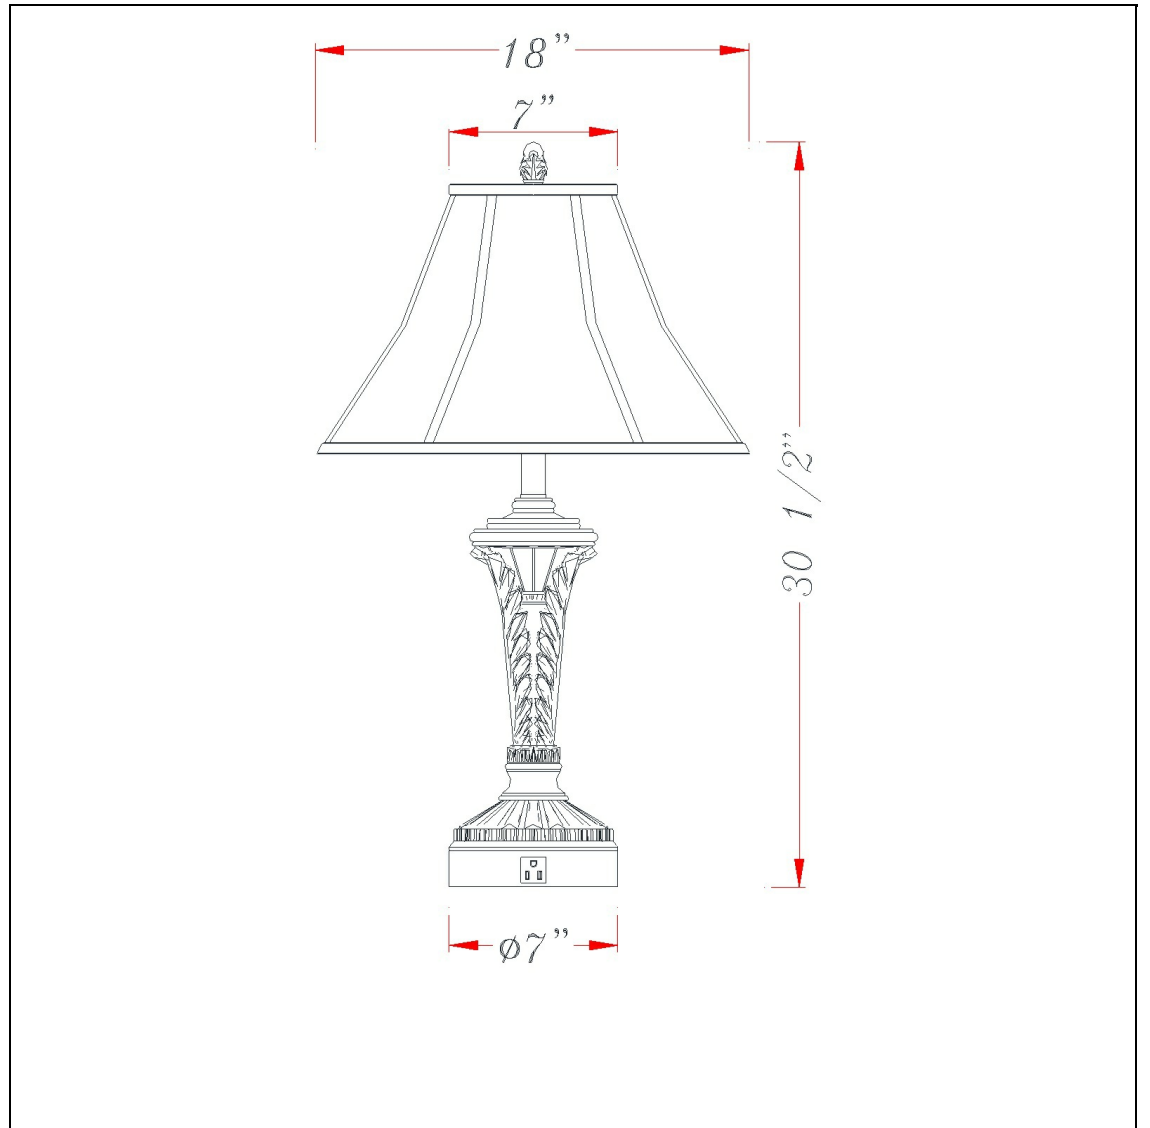

Product No. **LA-60004TB-1**

Description

100W Hotel Table Lamp  
Durable Metal Construction  
Little to no assembly required  
Spider Type Shade  
Fabric Shade Included  
UL listed  
UL listed  
30.5" Tall Metal/Resin Table Lamp

Technical Specifications

<b>UPC</b>	020193067284	<b>Carton 1 Dimensions</b>	9.30 x 9.00 x 22.10
<b>Wattage</b>	100W	<b>Carton 2 Dimensions</b>	0.00 x 0.00 x 22.10
<b>CRI</b>	N/A	<b>Package Dimensions</b>	L: 22.10 W: 9.00 H: 9.30
<b>Lumen</b>	N/A		
<b>Switch Type</b>	On/Off		
<b>Bulb Base</b>	E26		
<b>Number of Lights</b>	1		
<b>Color</b>	Antique Walnut		
<b>Base Color</b>	Antique Walnut		