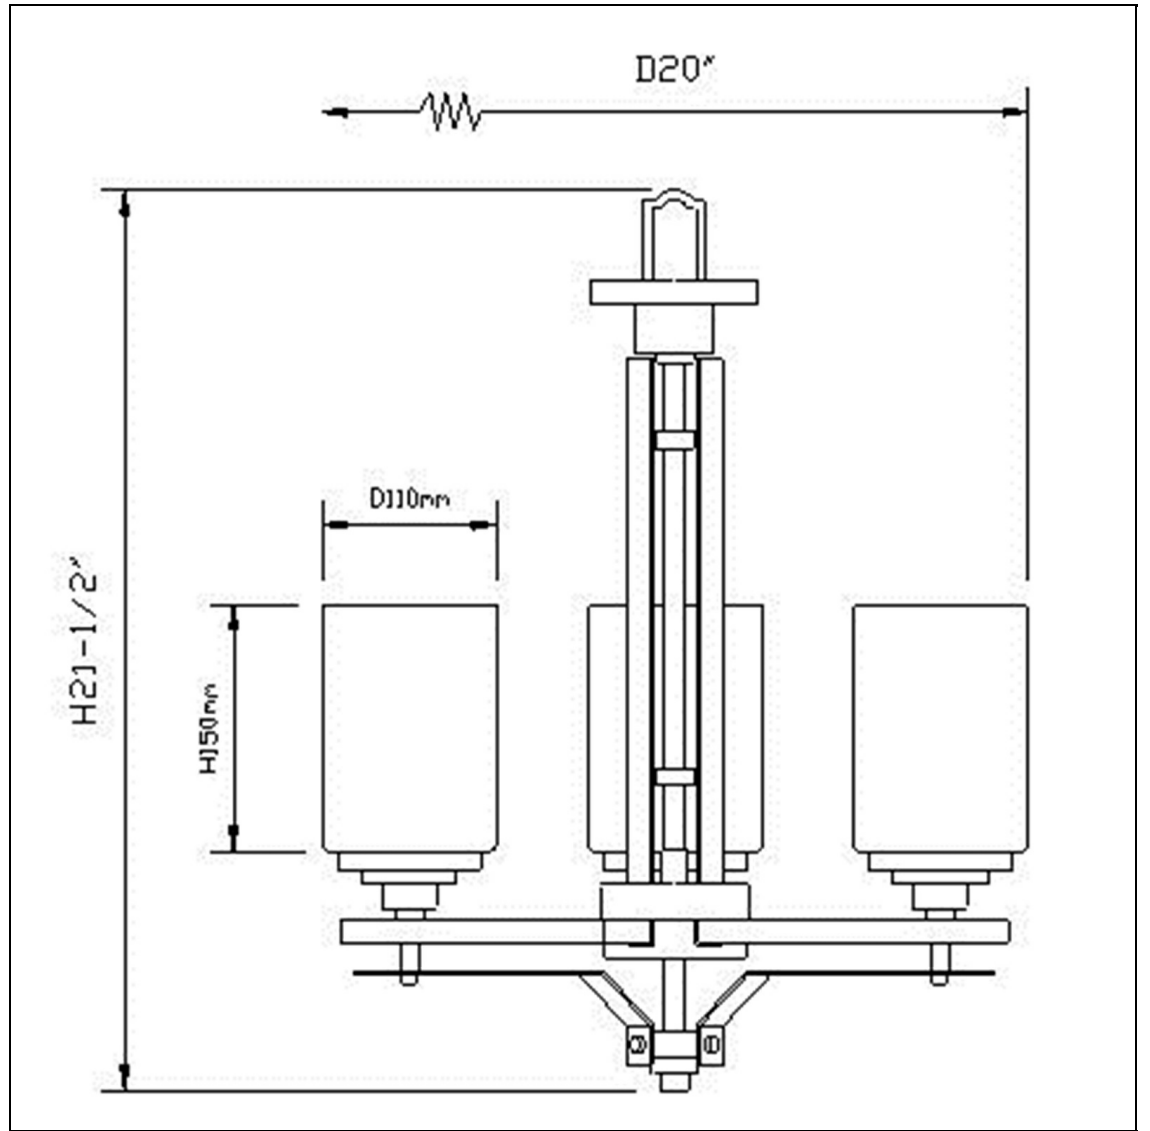

Product No. **FX-3505-3**

Description

60Wx3 Judson Iron 3 Lgt Chandelier
Durable Iron Construction
6 Foot chain
10 Feet of Wire
Ships in one Carton
-
-
-
-
21" Inch Three Light Chandelier in Texture Black

Technical Specifications

UPC	020193067284	Shade Top1	4.50
Wattage	60WX3	Shade Side	6.00
CRI	N/A	Carton 1 Dimensions	19.30 x 13.00 x 21.50
Lumen	N/A	Carton 2 Dimensions	0.00 x 0.00 x 21.50
Switch Type	Hardwired	Package Dimensions	L: 21.50 W: 13.00 H: 19.30
Bulb Base	E26		
Number of Lights	3		
Color	Frosted White		
Base Color	Texture Black		