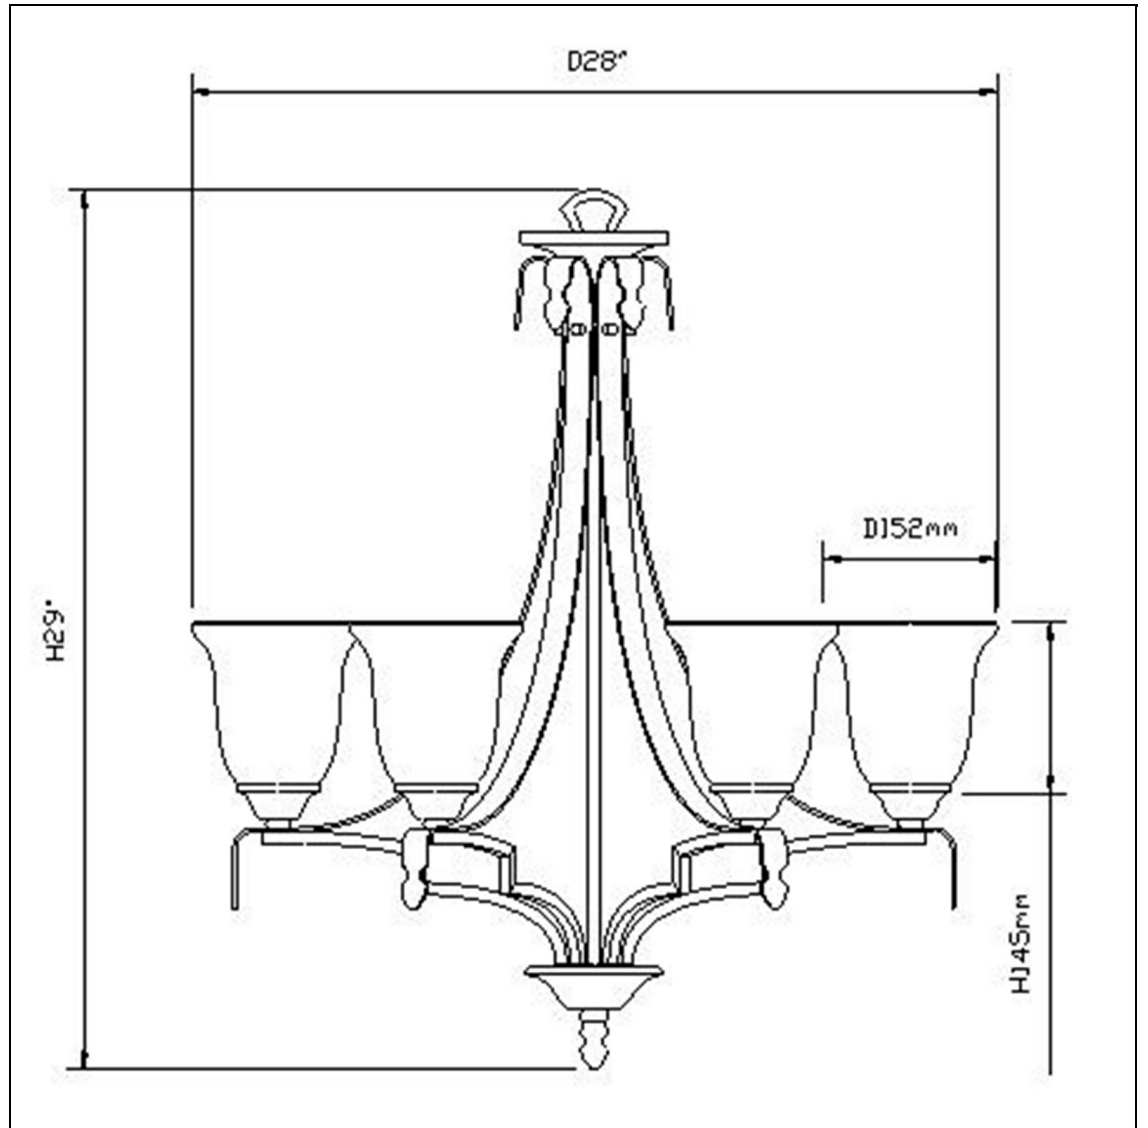

Product No. **FX-3506-6**

Description

60W X 6 Dabois 6 Light Chandelier  
Durable Iron Construction  
6 Foot chain  
10 Feet of Wire  
Ships in one Carton  
-  
-  
-  
-  
29" Inch Six Light Chandelier in Gold Bronze

Technical Specifications

<b>UPC</b>	020193067284	<b>Shade Top1</b>	6.00
<b>Wattage</b>	60WX3	<b>Shade Side</b>	5.50
<b>Switch Type</b>	Hardwired	<b>Carton 1 Dimensions</b>	28.80 x 16.30 x 27.50
<b>Bulb Base</b>	E26	<b>Carton 2 Dimensions</b>	0.00 x 0.00 x 27.50
<b>Number of Lights</b>	6	<b>Package Dimensions</b>	L: 27.50 W: 16.30 H: 28.80
<b>Color</b>	Golden		
<b>Base Color</b>	Gold Bronze		