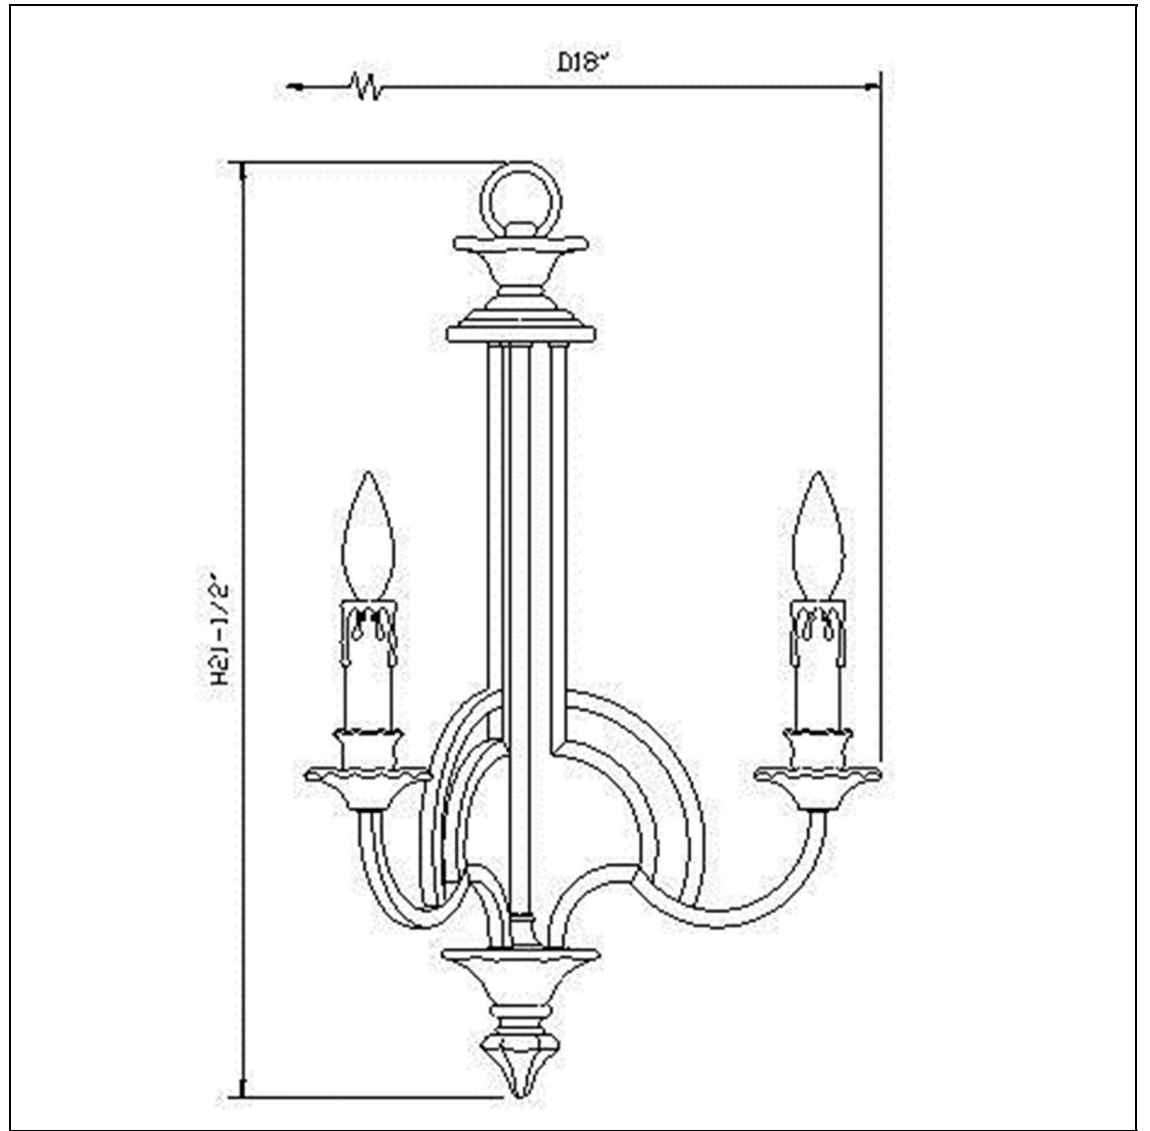

Product No. **FX-3513-3**

Description

60Wx3 Elberton 3 Light Chandelier
Durable Iron Construction
6 Foot chain
10 Feet of Wire
Ships in one Carton
-
-
-
-
21" Three Light Chandelier in English Bronze

Technical Specifications

UPC	020193067284	Carton 1 Dimensions	9.90 x 19.90 x 19.90
Wattage	60WX3	Carton 2 Dimensions	0.00 x 0.00 x 19.90
CRI	N/A	Package Dimensions	L: 19.90 W: 19.90 H: 9.90
Lumen	N/A		
Switch Type	Hardwired		
Bulb Base	E12		
Number of Lights	3		
Color	English Bronze		
Base Color	English Bronze		