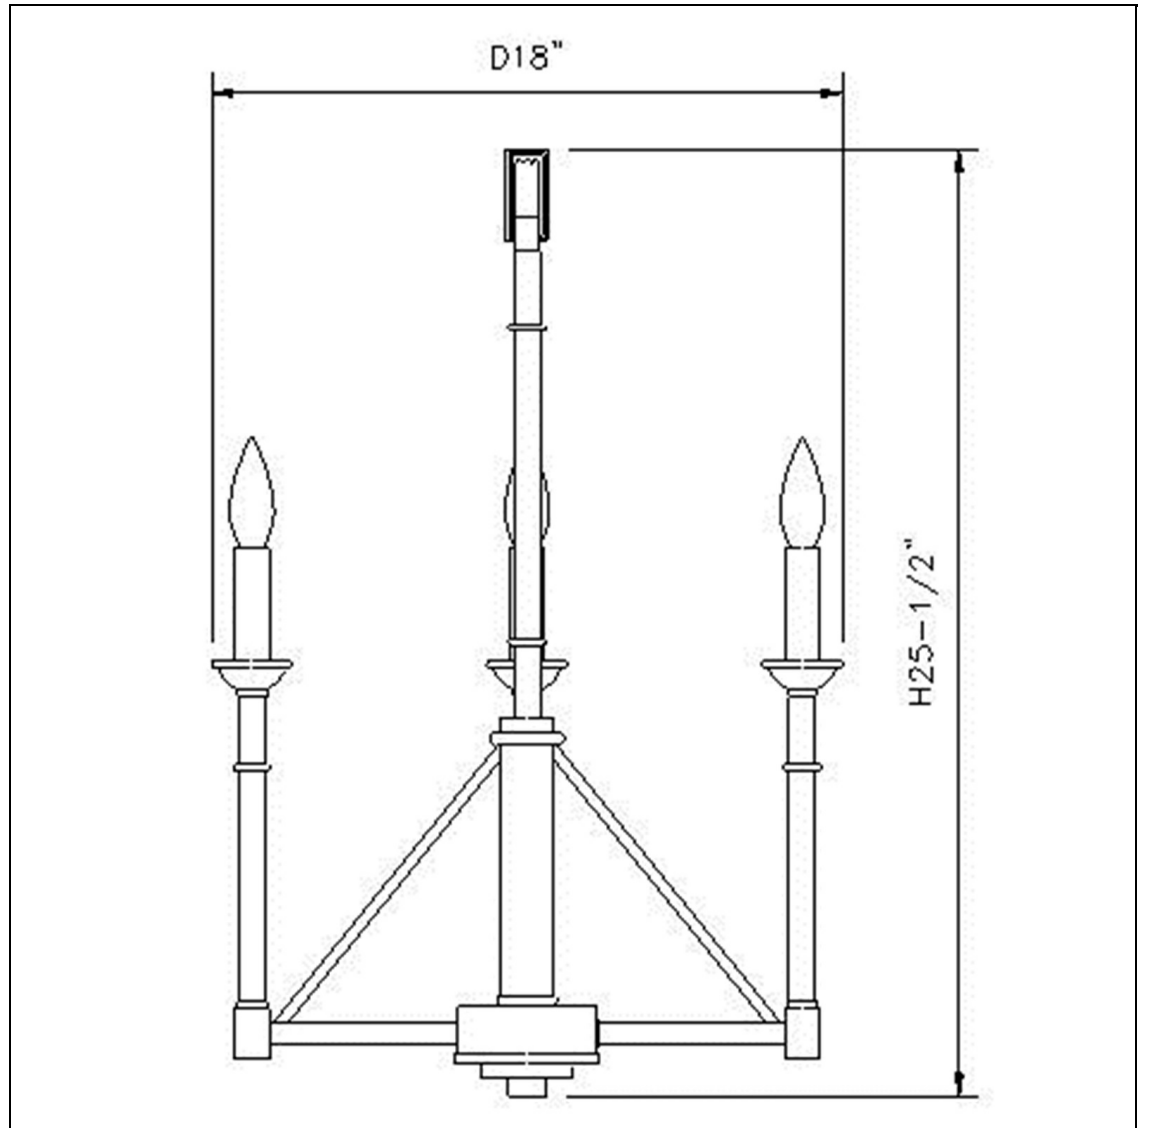

Product No. **FX-3516-3**

Description

60W X 3 Monclova 3 Light Chandelier
Durable metal construction
6 Foot chain
10 Feet of Wire
Ships in one Carton
-
-
-
-
25.5" Inch Three Light Chandelier in
Industrial Bronze

Technical Specifications

UPC	020193067284	Carton 1 Dimensions	17.80 x 16.80 x 18.50
Wattage	60WX3	Carton 2 Dimensions	0.00 x 0.00 x 18.50
CRI	N/A	Package Dimensions	L: 18.50 W: 16.80 H: 17.80
Lumen	N/A		
Switch Type	Hardwired		
Bulb Base	E12		
Number of Lights	3		
Color	Industrial Bronze		
Base Color	Industrial Bronze		