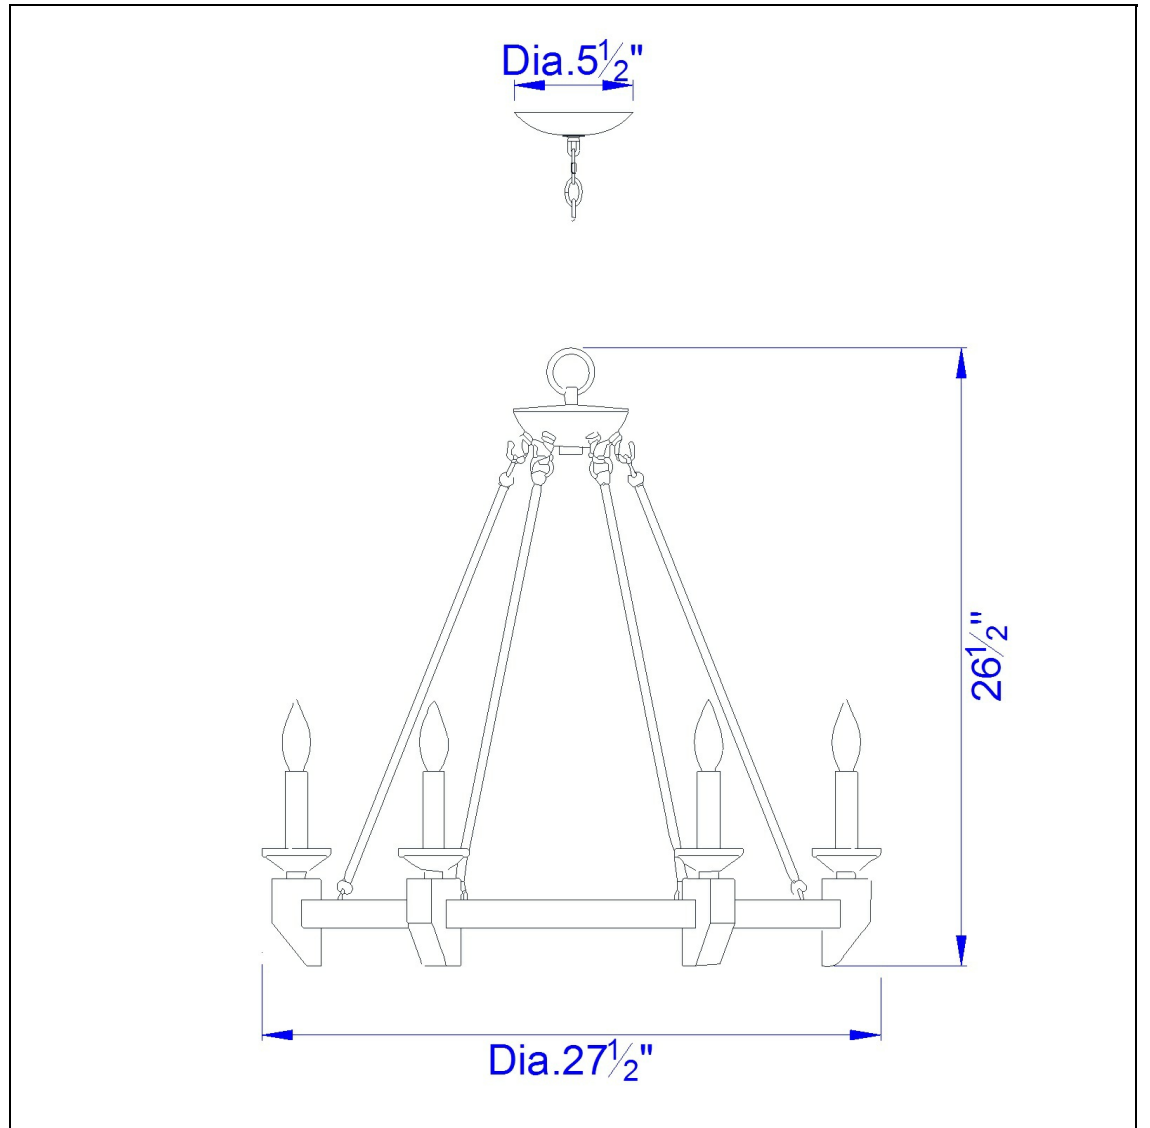

Product No. **FX-3517-6**

Description

60W X 12 Cruz Metal/Wood Chandelier
Durable Metal and Wood Construction
Includes 6 Foot Chain
Includes 10 Feet of Wire
Ships in One Carton
Uses 6 Candelabra Base 60 Watt Max. Bulbs
Uses 6 Candelabra Base 60 Watt Max. Bulbs
26.5" Height Metal and Wood Chandelier in
Warm Bronze Finish

Technical Specifications

UPC	020193067284	Carton 1 Dimensions	10.80 x 26.90 x 30.00
Wattage	60WX6	Carton 2 Dimensions	0.00 x 0.00 x 30.00
CRI	N/A	Package Dimensions	L: 30.00 W: 26.90 H: 10.80
Lumen	N/A		
Switch Type	Hardwired		
Bulb Base	E12		
Number of Lights	6		
Color	Bronze/Wood		
Base Color	Bronze/Wood		