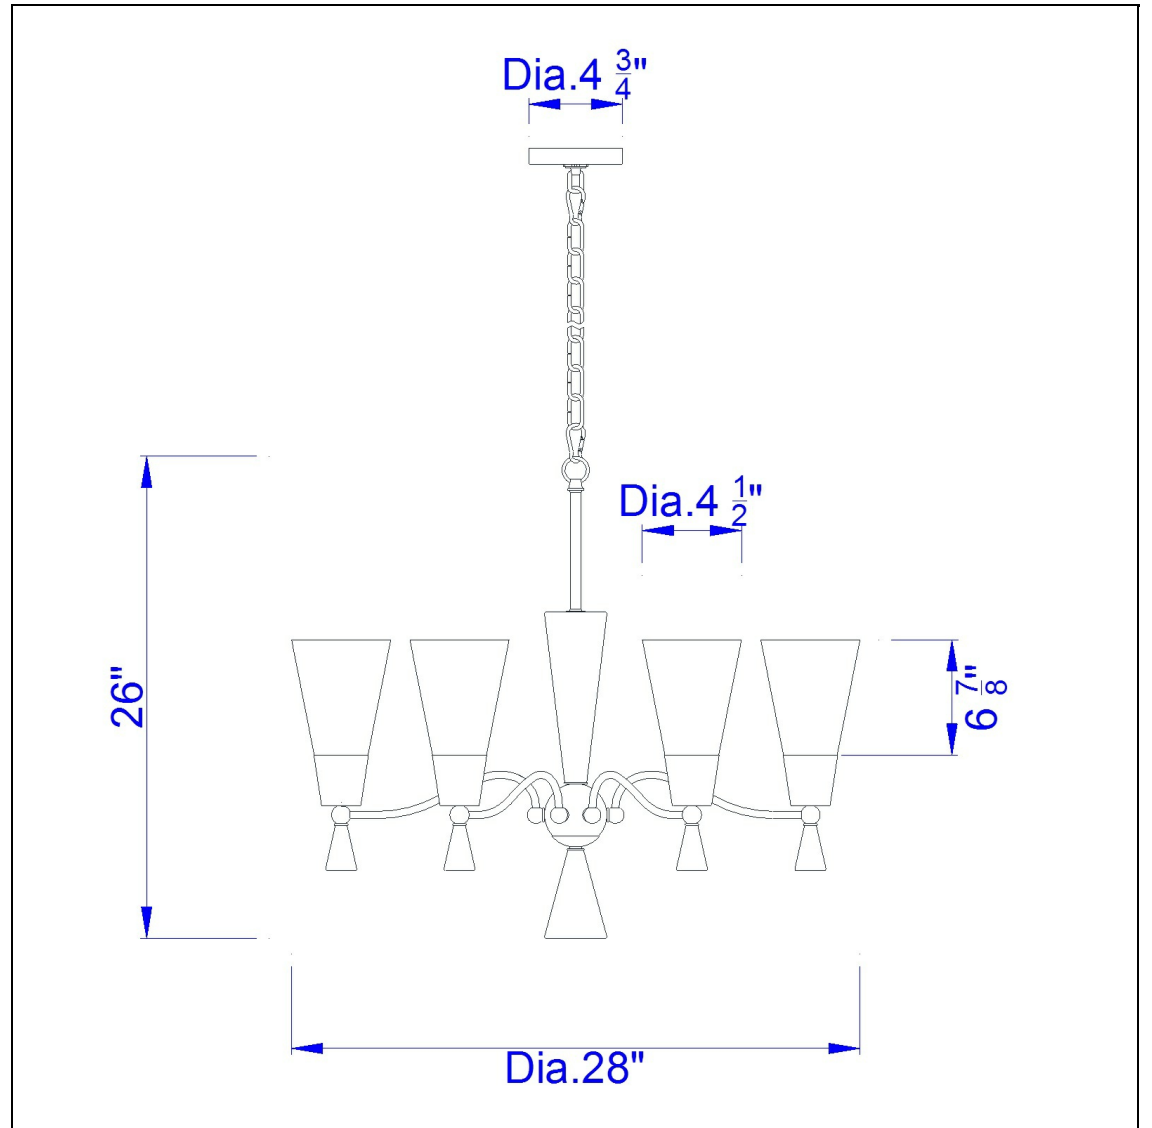

Product No. **FX-3528-6**

Description

60W X 6 Verona 6 Light Chandelier  
Durable resin and glass construction  
6 Foot Cord  
Hand painted faux wood finish  
Ships in one Carton  
-  
-  
-  
-  
26" Inch Six Light Chandelier in Mahogany

Technical Specifications

|                         |               |                            |                           |
|-------------------------|---------------|----------------------------|---------------------------|
| <b>UPC</b>              | 020193067284  | <b>Shade Top1</b>          | 4.50                      |
| <b>Wattage</b>          | 60WX6         | <b>Shade Bottom1</b>       | 2.00                      |
| <b>CRI</b>              | N/A           | <b>Shade Side</b>          | 6.88                      |
| <b>Lumen</b>            | N/A           | <b>Carton 1 Dimensions</b> | 9.50 x 24.00 x 26.80      |
| <b>Switch Type</b>      | Hardwired     | <b>Carton 2 Dimensions</b> | 0.00 x 0.00 x 26.80       |
| <b>Bulb Base</b>        | E26           | <b>Package Dimensions</b>  | L: 26.80 W: 24.00 H: 9.50 |
| <b>Number of Lights</b> | 6             |                            |                           |
| <b>Color</b>            | Frosted White |                            |                           |
| <b>Base Color</b>       | Mahogany      |                            |                           |