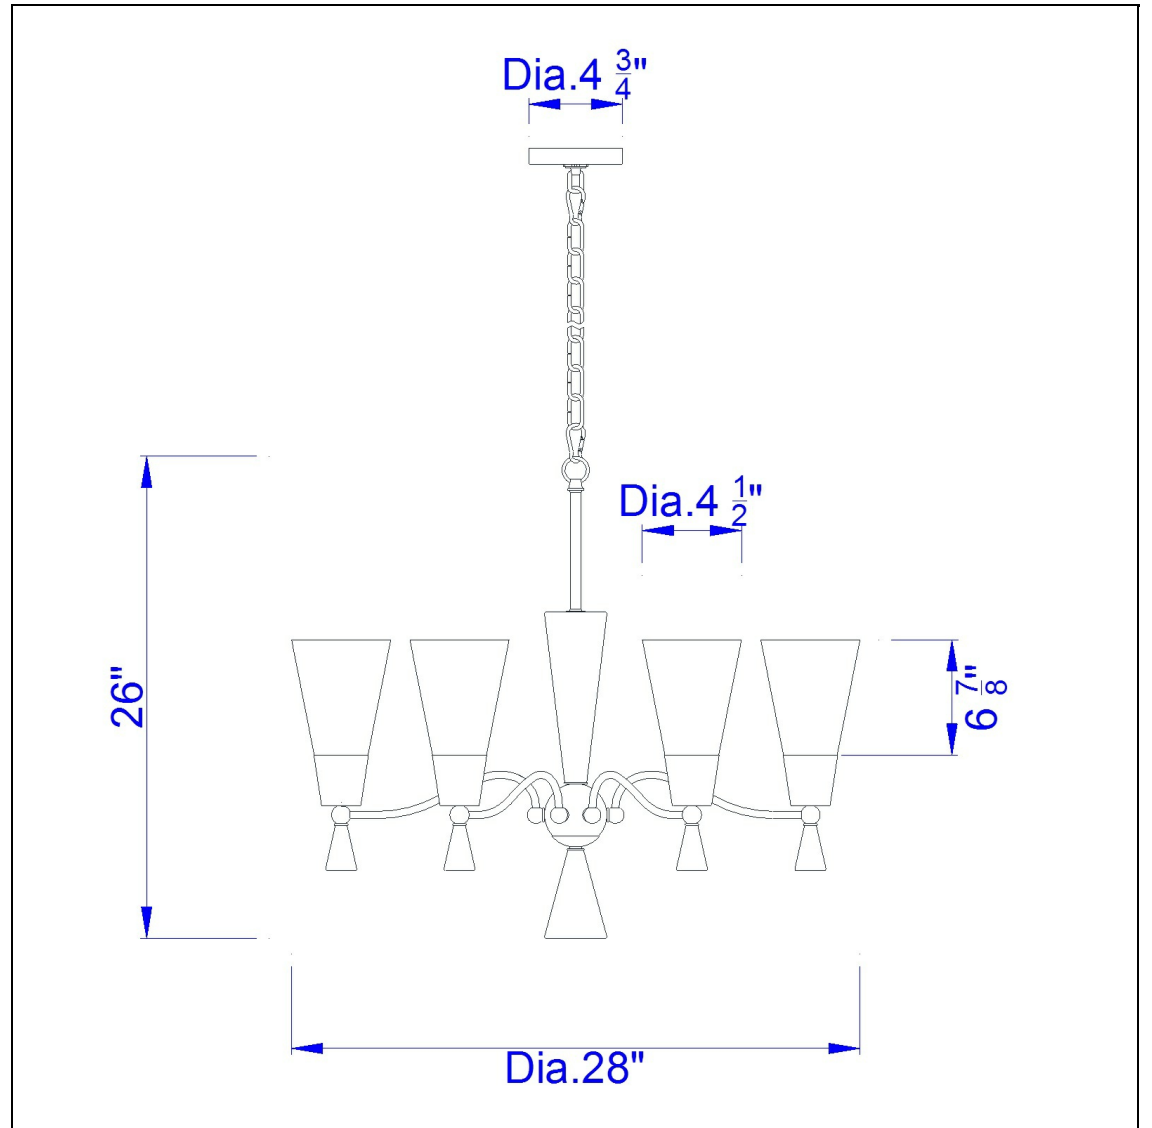

Product No. **FX-3528-6**

Description

60W X 6 Verona 6 Light Chandelier  
Durable resin and glass construction  
6 Foot Cord  
Hand painted faux wood finish  
Ships in one Carton  
-  
-  
-  
-  
26" Inch Six Light Chandelier in Mahogany

Technical Specifications

<b>UPC</b>	020193067284	<b>Shade Top1</b>	4.50
<b>Wattage</b>	60WX6	<b>Shade Bottom1</b>	2.00
<b>CRI</b>	N/A	<b>Shade Side</b>	6.88
<b>Lumen</b>	N/A	<b>Carton 1 Dimensions</b>	9.50 x 24.00 x 26.80
<b>Switch Type</b>	Hardwired	<b>Carton 2 Dimensions</b>	0.00 x 0.00 x 26.80
<b>Bulb Base</b>	E26	<b>Package Dimensions</b>	L: 26.80 W: 24.00 H: 9.50
<b>Number of Lights</b>	6		
<b>Color</b>	Frosted White		
<b>Base Color</b>	Mahogany		