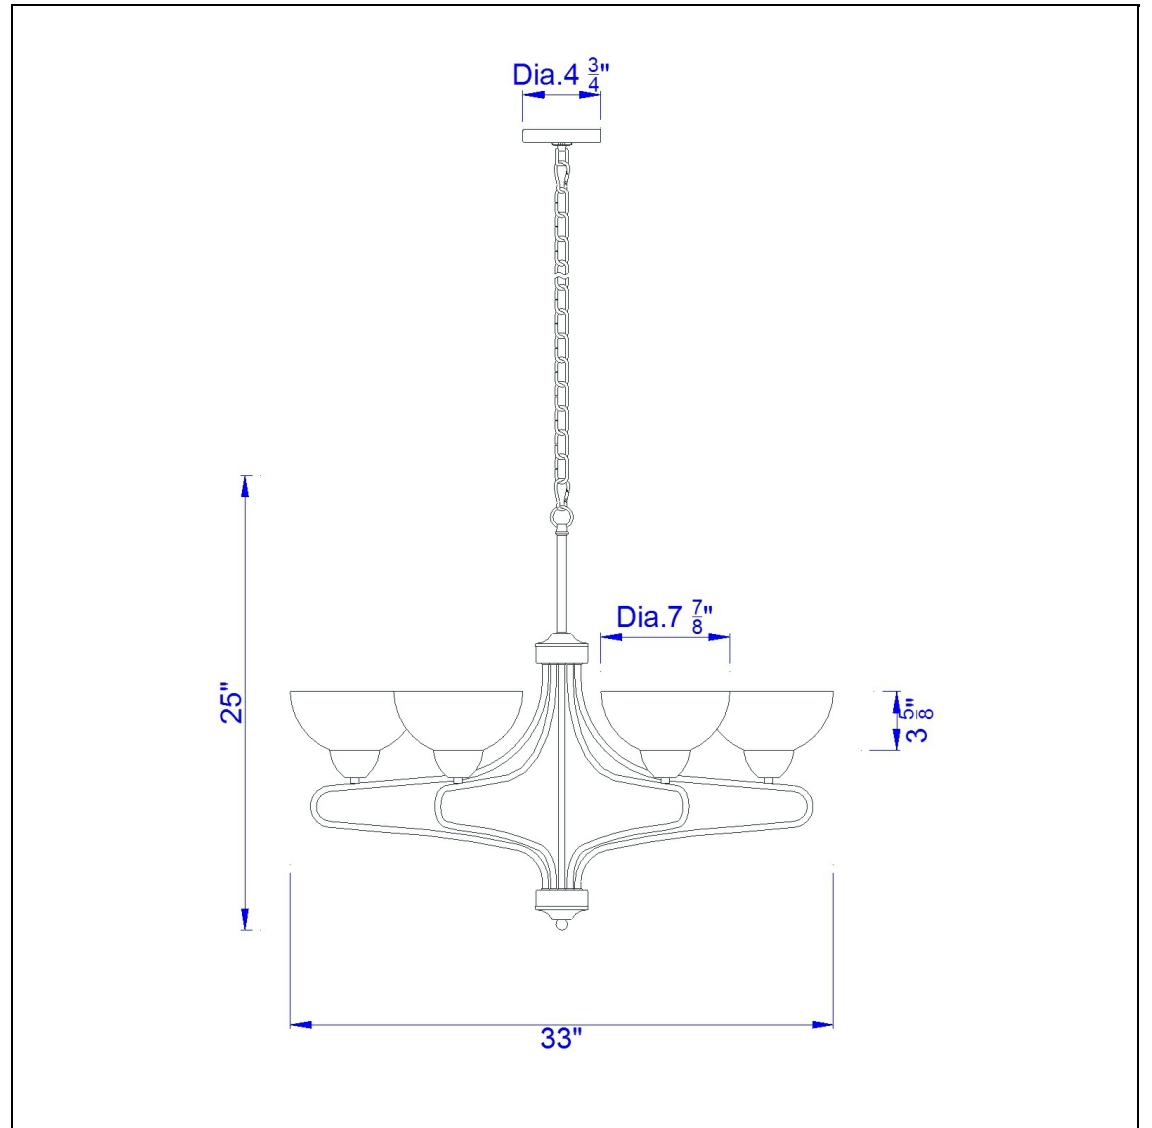

Product No. **FX-3529-6**

Description

60W X 6 Romano 6 Light Chandelier
Durable resin and glass construction
6 Foot Cord
10 Feet of Wire
Ships in one Carton
-
-
-
-
27.50" Six Light Chandelier in Rust

Technical Specifications

UPC	020193067284	Shade Top1	7.88
Wattage	60WX6	Shade Side	3.63
CRI	N/A	Carton 1 Dimensions	17.80 x 15.80 x 31.50
Lumen	N/A	Carton 2 Dimensions	0.00 x 0.00 x 31.50
Switch Type	Hardwired	Package Dimensions	L: 31.50 W: 15.80 H: 17.80
Bulb Base	E26		
Number of Lights	6		
Color	Bone		
Base Color	Rust		