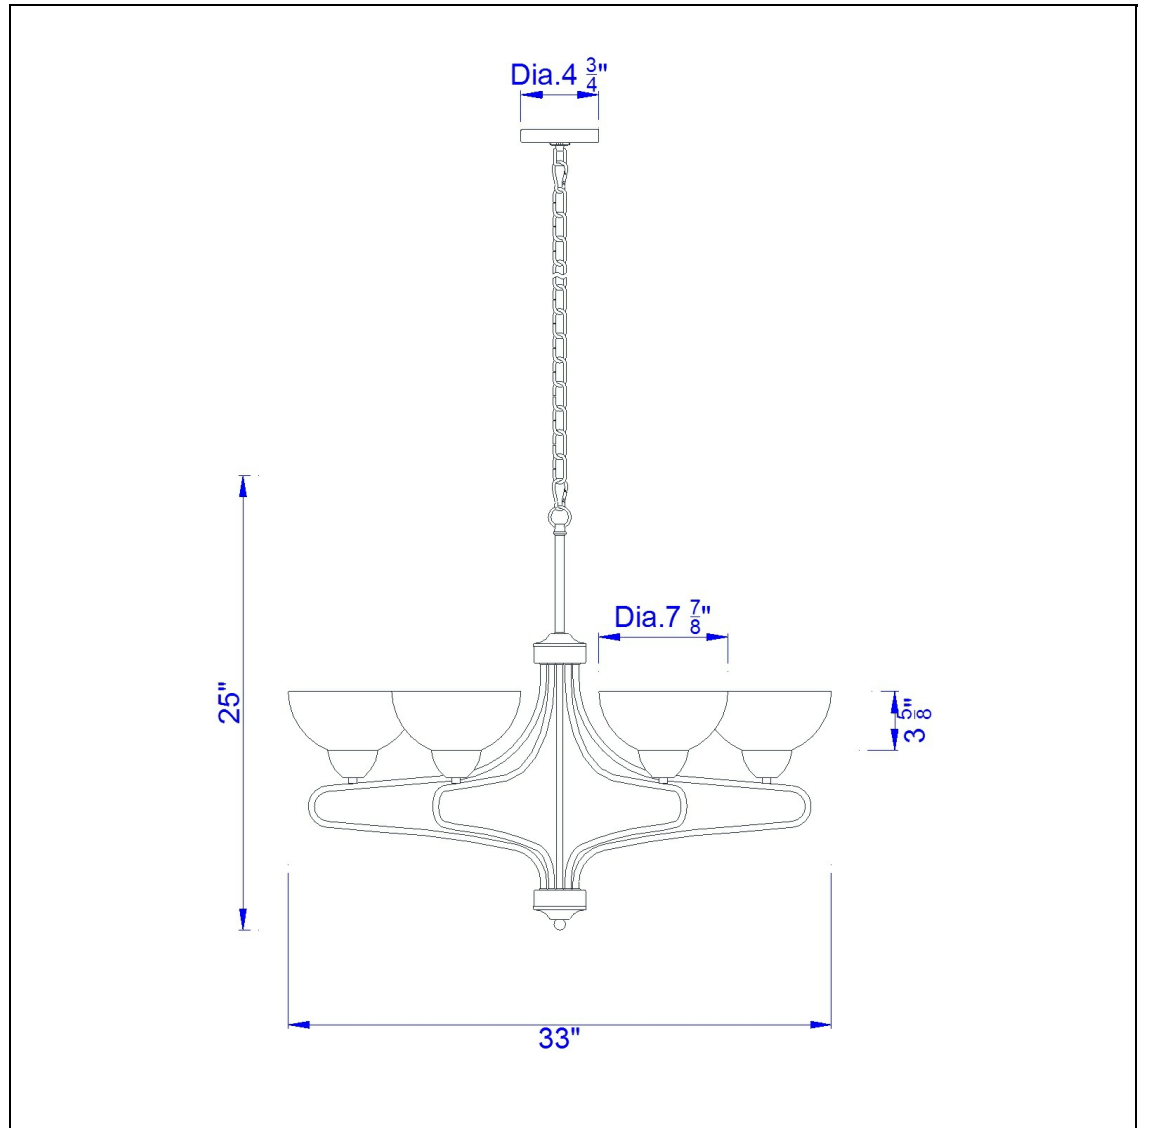

Product No. **FX-3529-6**

Description

60W X 6 Romano 6 Light Chandelier
Durable resin and glass construction
6 Foot Cord
10 Feet of Wire
Ships in one Carton
-
-
-
-
27.50" Six Light Chandelier in Rust

Technical Specifications

UPC	020193067284	Shade Top1	7.88
Wattage	60WX6	Shade Side	3.63
CRI	N/A	Carton 1 Dimensions	17.80 x 15.80 x 31.50
Lumen	N/A	Carton 2 Dimensions	0.00 x 0.00 x 31.50
Switch Type	Hardwired	Package Dimensions	L: 31.50 W: 15.80 H: 17.80
Bulb Base	E26		
Number of Lights	6		
Color	Bone		
Base Color	Rust		