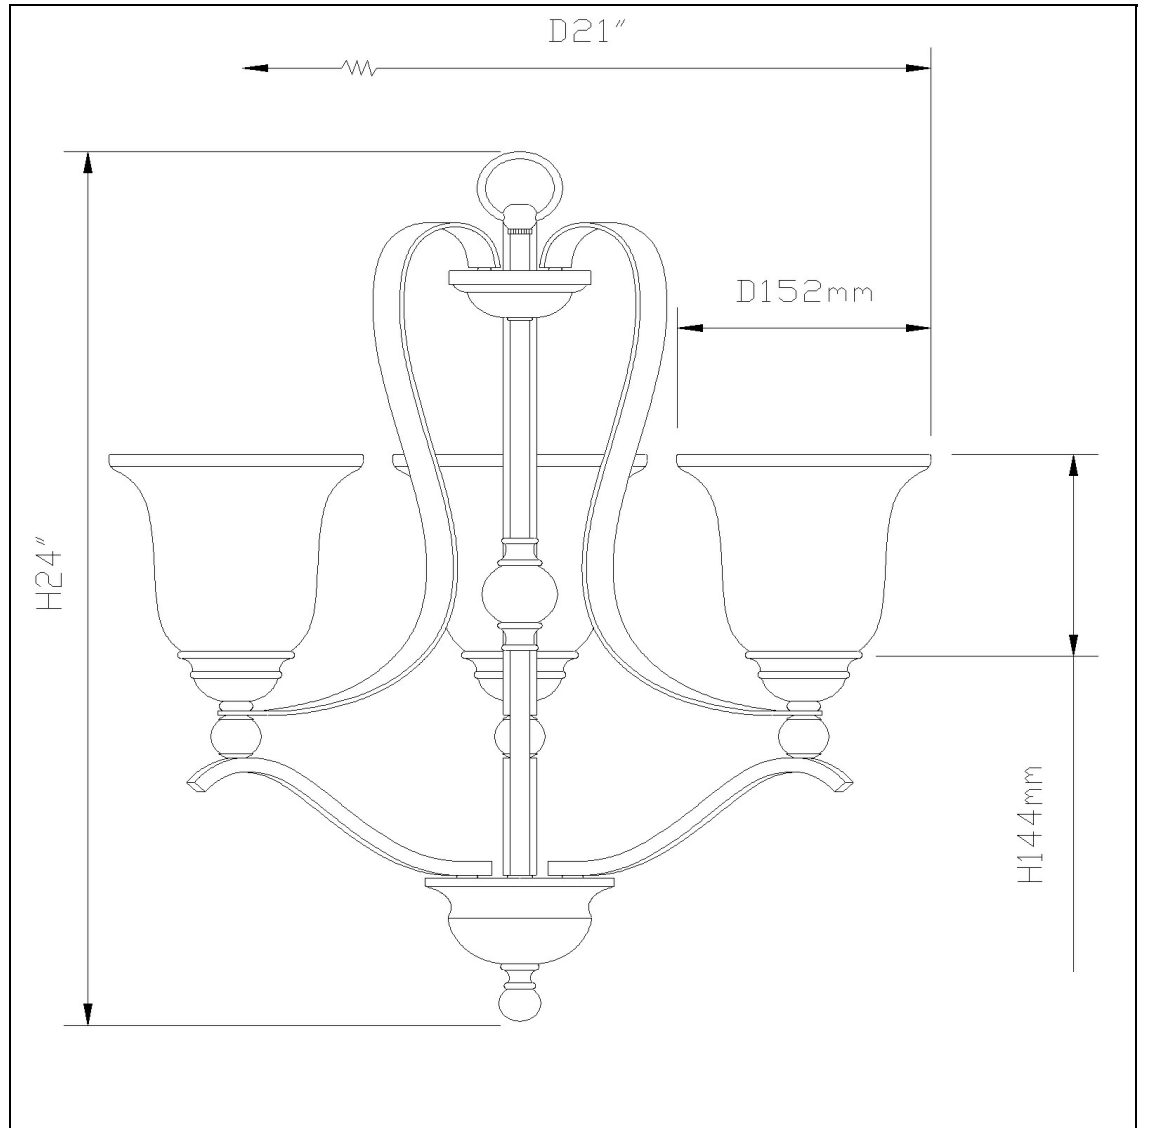

Product No. **FX-3530-3**

Description

60W X 3 Riverton 3 Light Chandelier
Durable metal construction
6 Foot chain
10 Feet of Wire
Ships in one Carton
-
-
-
24" Three Light Chandelier in Organic Black

Technical Specifications

UPC	020193067284	Shade Top1	6.00
Wattage	60WX3	Shade Side	5.50
CRI	N/A	Carton 1 Dimensions	24.80 x 17.60 x 17.60
Lumen	N/A	Carton 2 Dimensions	0.00 x 0.00 x 17.60
Switch Type	Hardwired	Package Dimensions	L: 17.60 W: 17.60 H: 24.80
Bulb Base	E26		
Number of Lights	3		
Color	Golden		
Base Color	Dark Bronze		