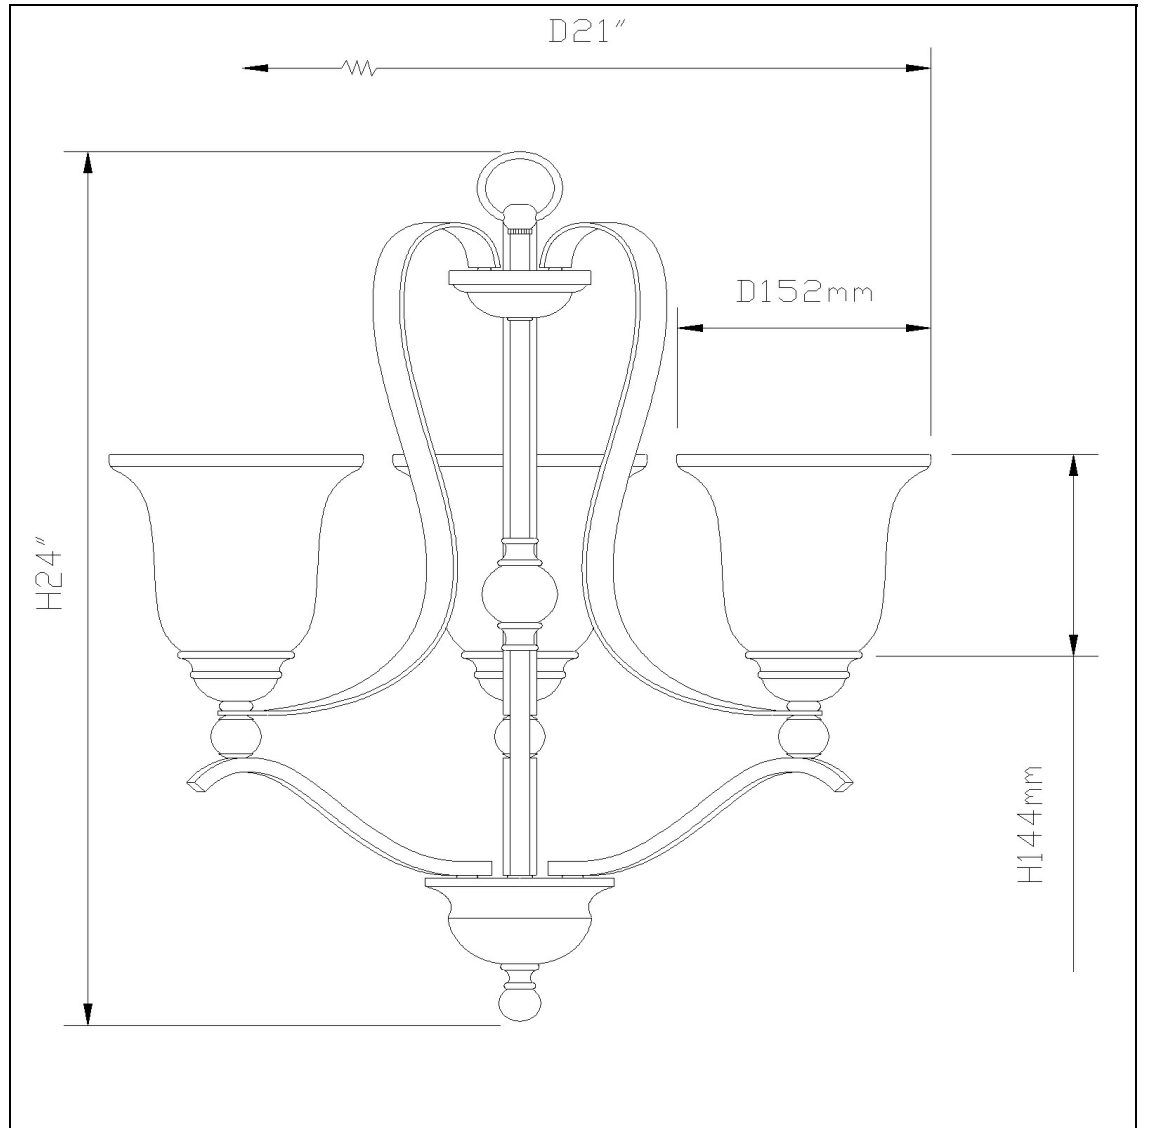

Product No. **FX-3530-3**

Description

60W X 3 Riverton 3 Light Chandelier
Durable metal construction
6 Foot chain
10 Feet of Wire
Ships in one Carton
-
-
-
-
24" Three Light Chandelier in Organic Black

Technical Specifications

UPC	020193067284	Shade Top1	6.00
Wattage	60WX3	Shade Side	5.50
CRI	N/A	Carton 1 Dimensions	24.80 x 17.60 x 17.60
Lumen	N/A	Carton 2 Dimensions	0.00 x 0.00 x 17.60
Switch Type	Hardwired	Package Dimensions	L: 17.60 W: 17.60 H: 24.80
Bulb Base	E26		
Number of Lights	3		
Color	Golden		
Base Color	Dark Bronze		