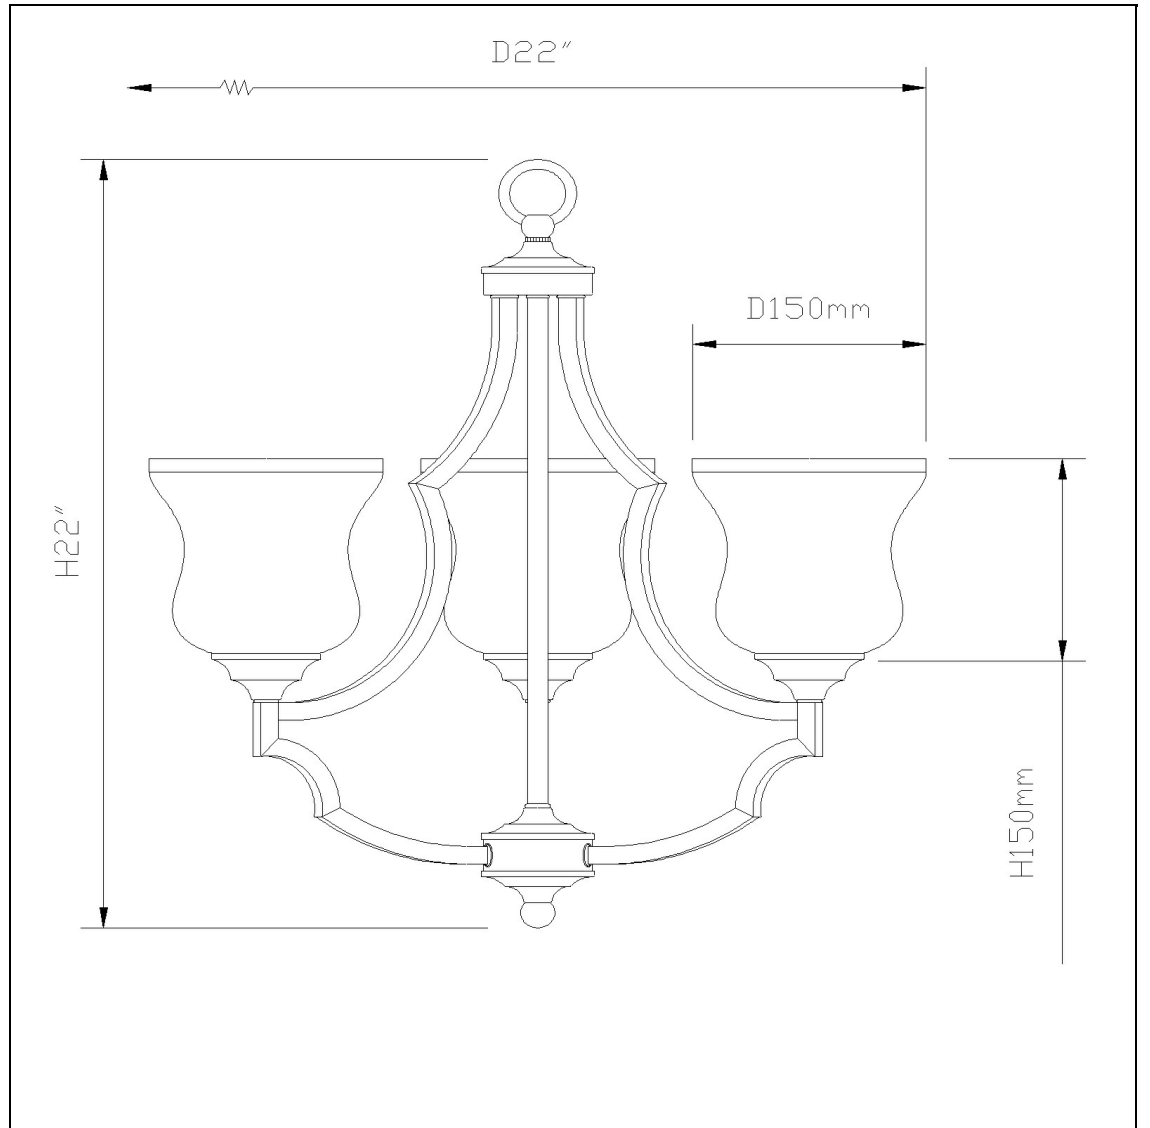

Product No. **FX-3531-3**

Description

60Wx3 Barrie Metal 3 Lgt Chandelier
Durable metal construction
6 Foot Chain
10 Feet of Wire
Ships in one Carton
-
-
-
-
22" Inch Three Light Chandelier in Brushed Steel

Technical Specifications

UPC	020193067284	Shade Top1	6.00
Wattage	60WX3	Shade Side	6.00
CRI	N/A	Carton 1 Dimensions	24.00 x 17.60 x 17.60
Lumen	N/A	Carton 2 Dimensions	0.00 x 0.00 x 17.60
Switch Type	Hardwired	Package Dimensions	L: 17.60 W: 17.60 H: 24.00
Bulb Base	E26		
Number of Lights	3		
Color	Frosted White		
Base Color	Brushed Steel		