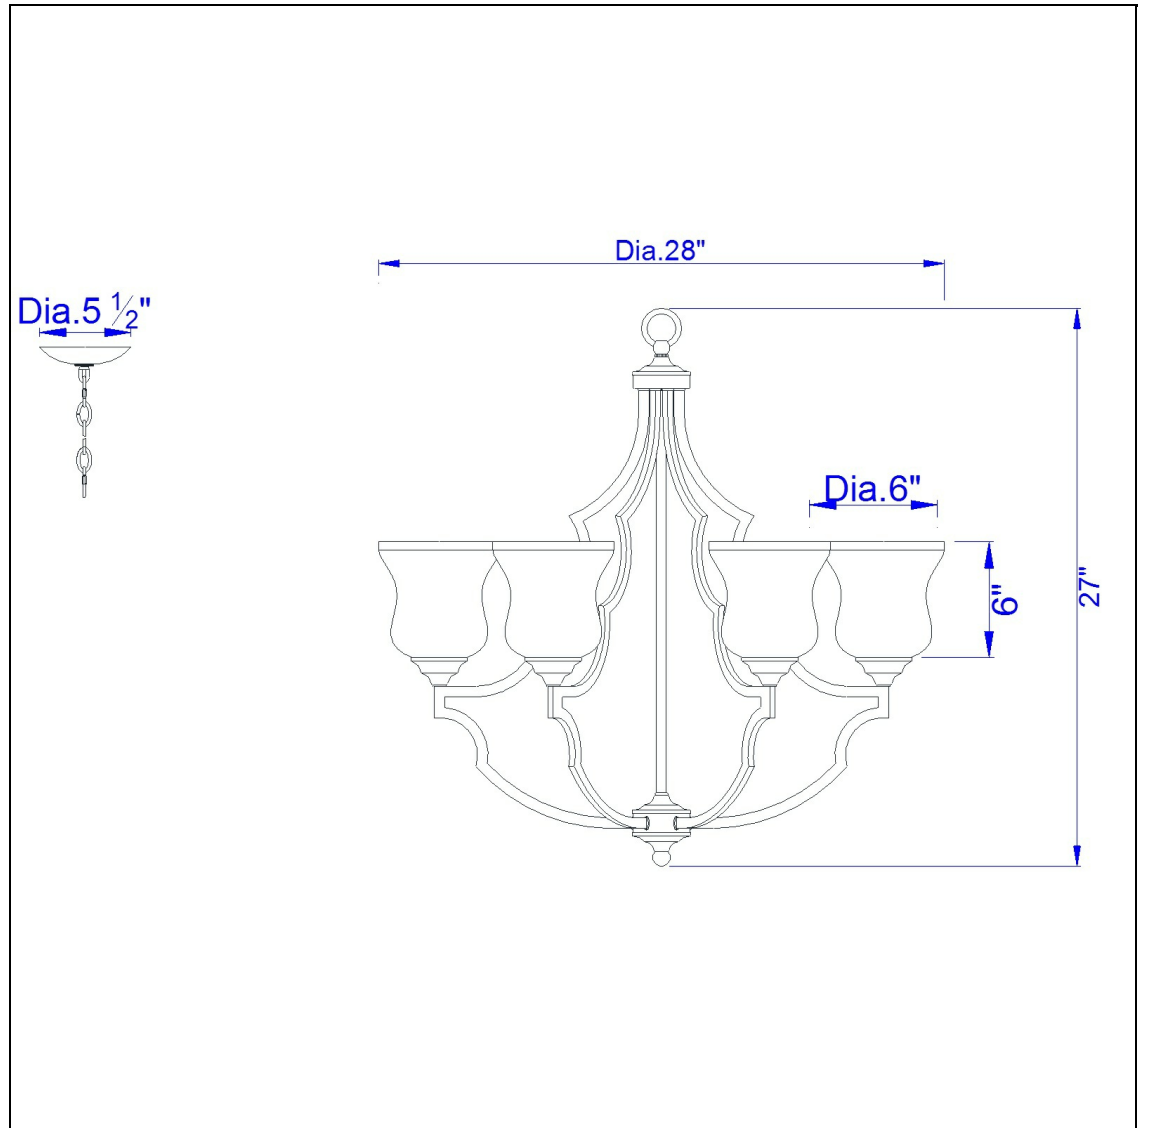

Product No. **FX-3531-6**

Description

60Wx6 Barrie Metal 6 Lgt Chandelier  
Durable metal construction  
6 Foot Chain  
10 Feet of Wire  
Ships in one Carton  
-  
-  
-  
-  
27" Six Light Chandelier in Brushed Steel

Technical Specifications

<b>UPC</b>	020193067284	<b>Shade Top1</b>	6.00
<b>Wattage</b>	60WX6	<b>Shade Side</b>	6.00
<b>CRI</b>	N/A	<b>Carton 1 Dimensions</b>	27.50 x 27.50 x 27.50
<b>Lumen</b>	N/A	<b>Carton 2 Dimensions</b>	0.00 x 0.00 x 27.50
<b>Switch Type</b>	Hardwired	<b>Package Dimensions</b>	L: 27.50 W: 27.50 H: 27.50
<b>Bulb Base</b>	E26		
<b>Number of Lights</b>	6		
<b>Color</b>	Frosted White		
<b>Base Color</b>	Brushed Steel		