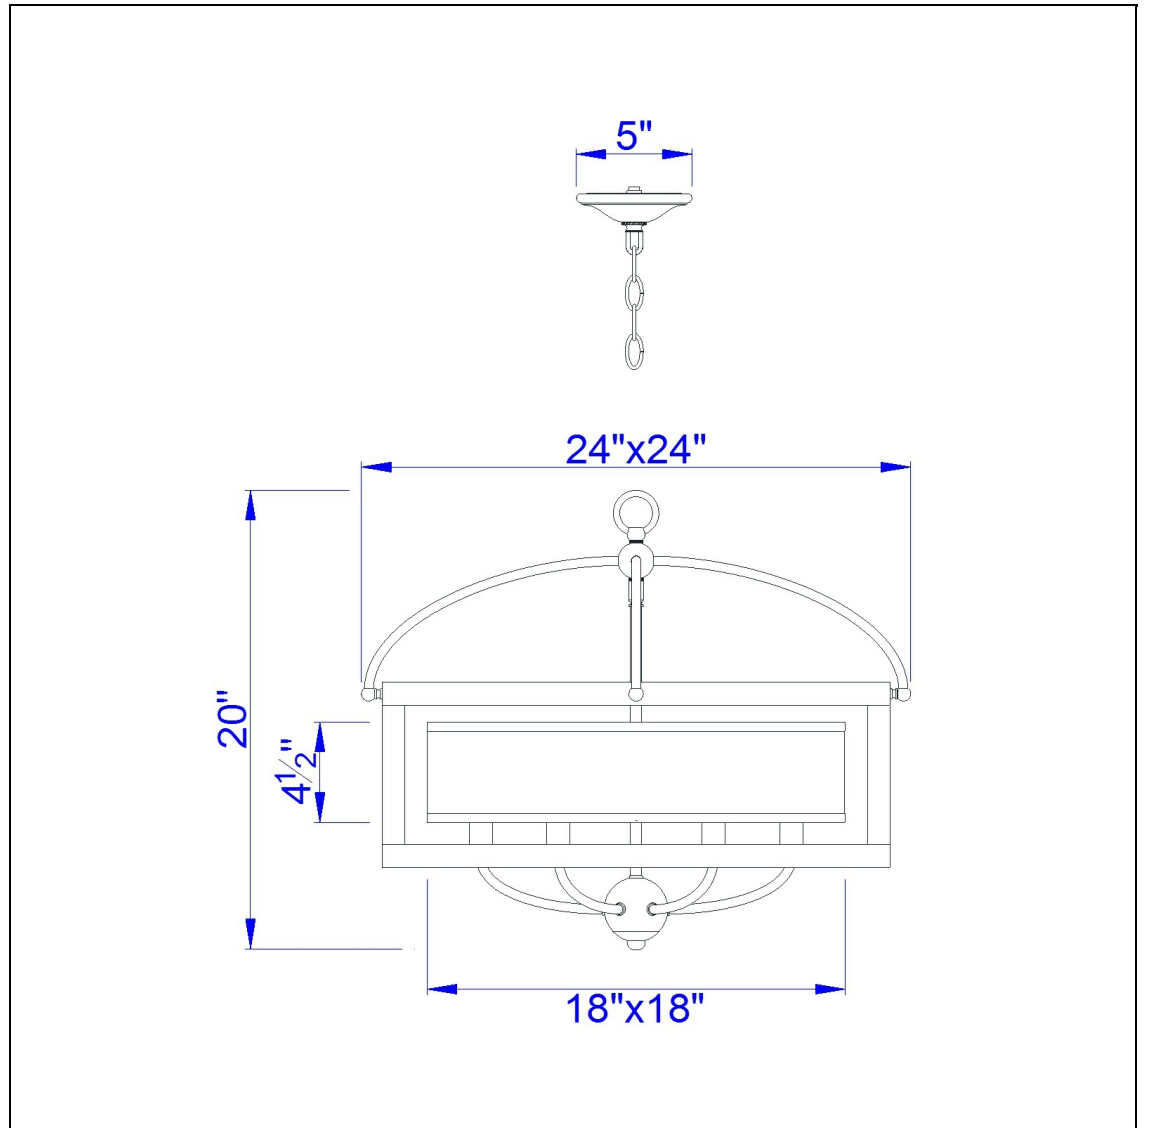

Product No. **FX-3536-6**

Description

60W X 6 Square Chandelier
Durable wood and metal construction
6 Foot Chain
10 Feet of Wire
Ships in one Carton
-
-
-
-
20" Inch Square Chandelier in Dark Bronze

Technical Specifications

UPC	020193067284	Shade Top1	22.00
Wattage	60WX6	Shade Bottom1	22.00
CRI	N/A	Shade Side	4.50
Lumen	N/A	Carton 1 Dimensions	21.00 x 15.50 x 26.40
Switch Type	Hardwired	Carton 2 Dimensions	0.00 x 0.00 x 26.40
Bulb Base	E12	Package Dimensions	L: 26.40 W: 15.50 H: 21.00
Number of Lights	6		
Color	Wood		
Base Color	Wood		