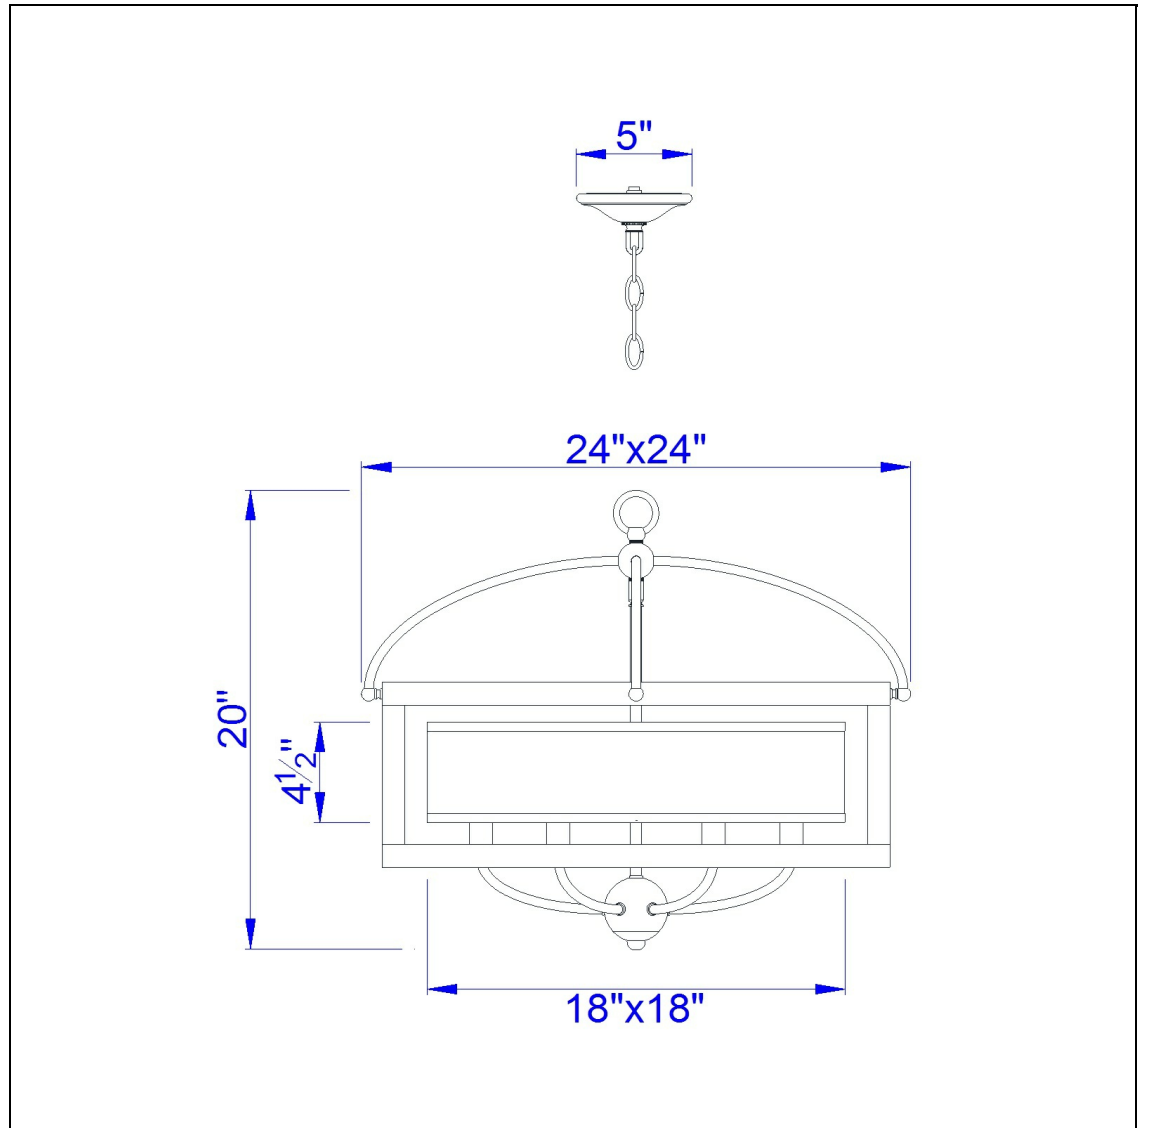

Product No. **FX-3536-6**

Description

60W X 6 Square Chandelier  
Durable wood and metal construction  
6 Foot Chain  
10 Feet of Wire  
Ships in one Carton  
-  
-  
-  
-  
20" Inch Square Chandelier in Dark Bronze

Technical Specifications

|                         |              |                            |                            |
|-------------------------|--------------|----------------------------|----------------------------|
| <b>UPC</b>              | 020193067284 | <b>Shade Top1</b>          | 22.00                      |
| <b>Wattage</b>          | 60WX6        | <b>Shade Bottom1</b>       | 22.00                      |
| <b>CRI</b>              | N/A          | <b>Shade Side</b>          | 4.50                       |
| <b>Lumen</b>            | N/A          | <b>Carton 1 Dimensions</b> | 21.00 x 15.50 x 26.40      |
| <b>Switch Type</b>      | Hardwired    | <b>Carton 2 Dimensions</b> | 0.00 x 0.00 x 26.40        |
| <b>Bulb Base</b>        | E12          | <b>Package Dimensions</b>  | L: 26.40 W: 15.50 H: 21.00 |
| <b>Number of Lights</b> | 6            |                            |                            |
| <b>Color</b>            | Wood         |                            |                            |
| <b>Base Color</b>       | Wood         |                            |                            |