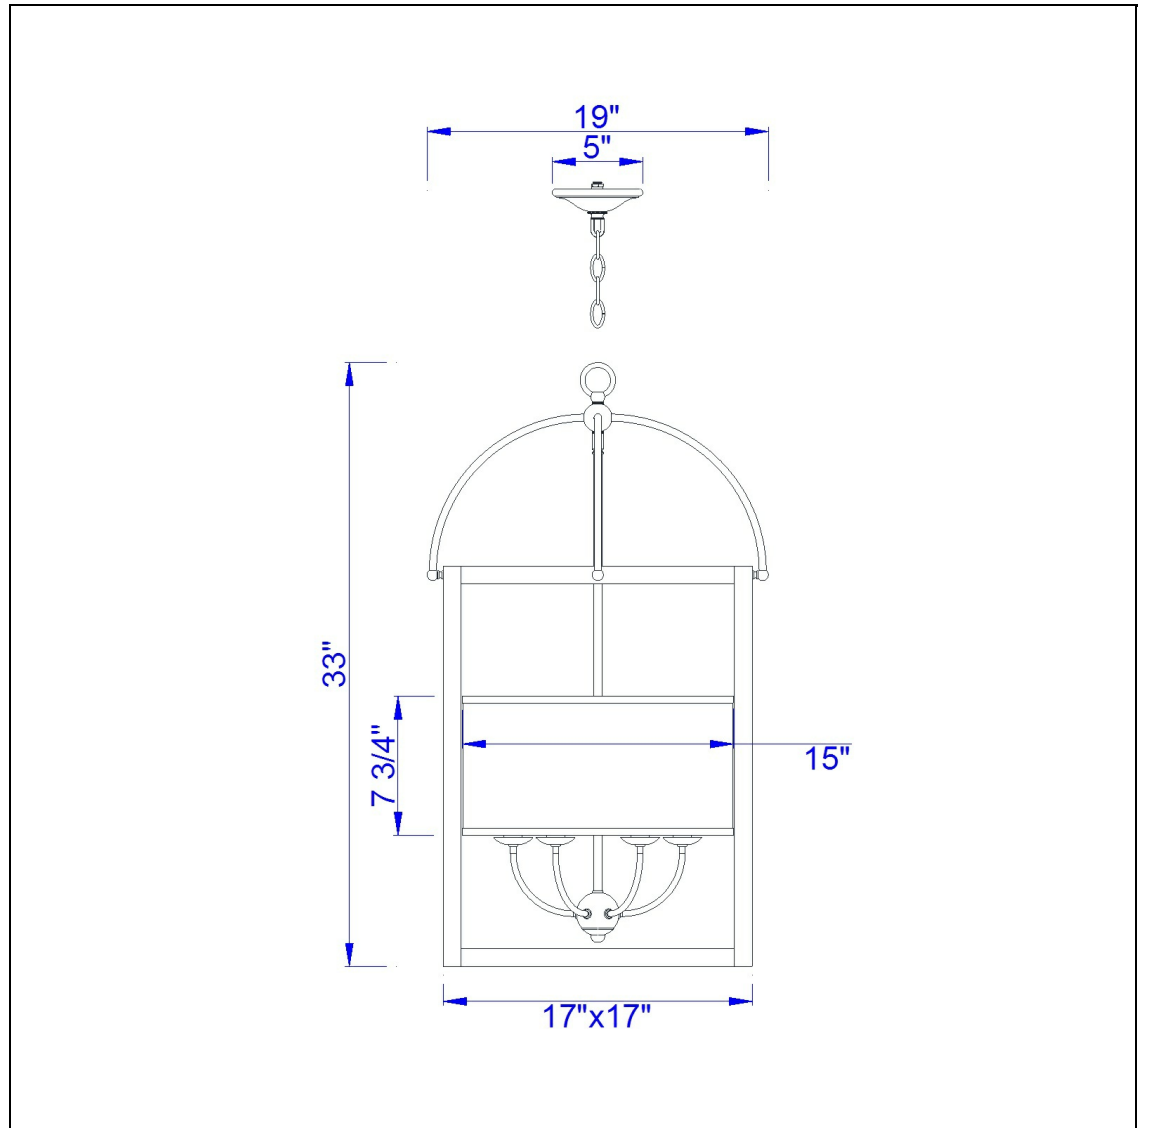

Product No. **FX-3536-6L**

Description

60W X 6 Rectangular Chandelier
Durable wood and metal construction
6 Foot Chain
10 Feet of Wire
Ships in one Carton
SHade material ORGANZA (synthetic fibres like nylon and polyester)
-
-
-
33" Inch Six Light Rectangular Chandelier in Dark Bronze

Technical Specifications

UPC	020193067284	Shade Top1	14.75
Wattage	60WX6	Shade Bottom1	14.75
CRI	N/A	Shade Side	7.75
Lumen	N/A	Carton 1 Dimensions	34.50 x 21.30 x 21.30
Switch Type	Hardwired	Carton 2 Dimensions	0.00 x 0.00 x 21.30
Bulb Base	E12	Package Dimensions	L: 21.30 W: 21.30 H: 34.50
Number of Lights	6		
Color	Wood		
Base Color	Wood		