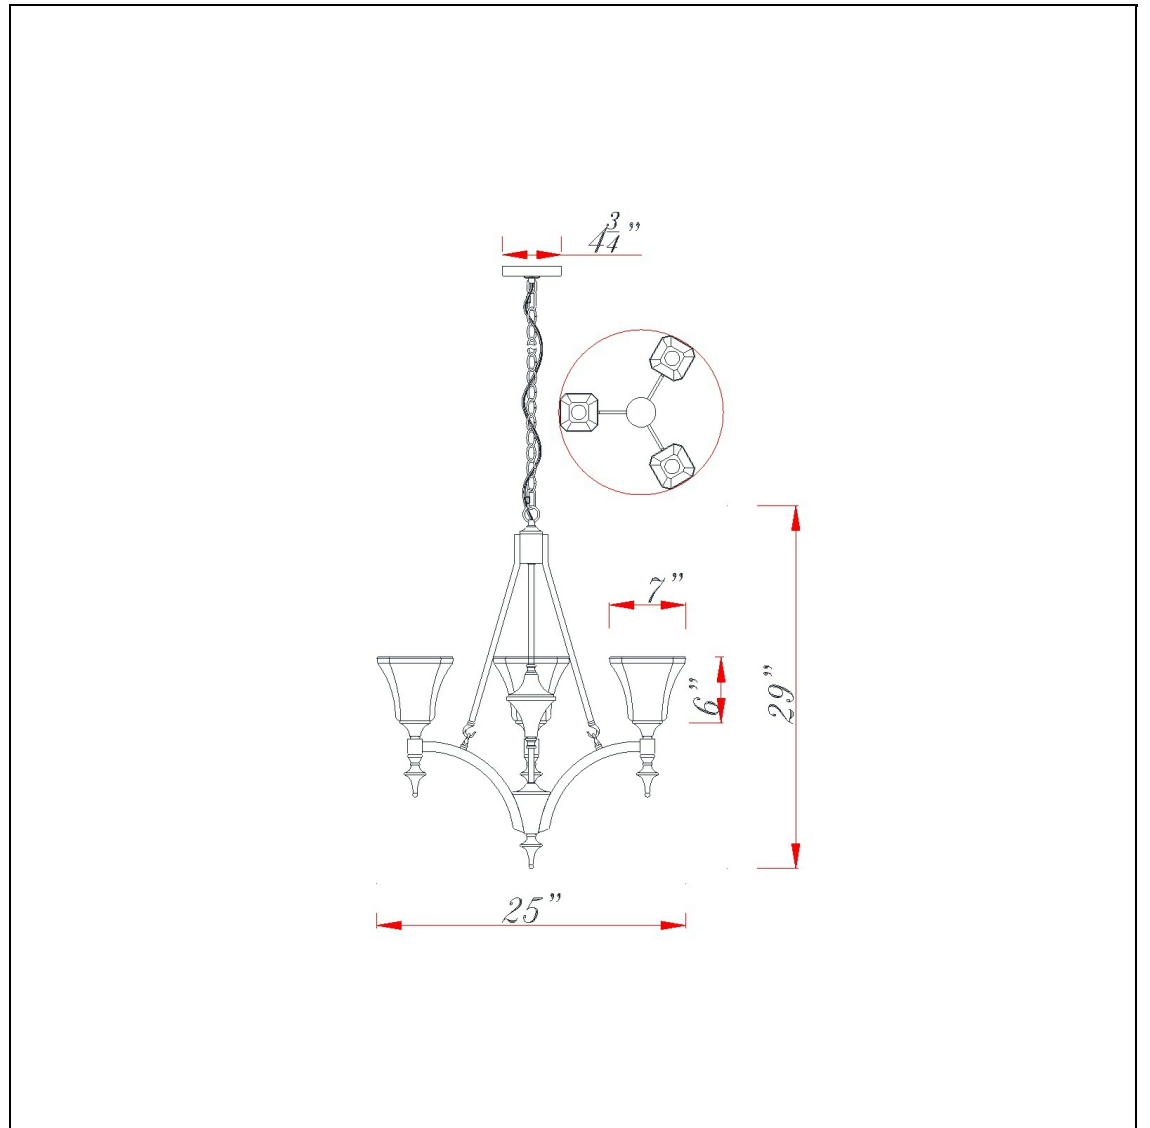

Product No. **FX-3541-3**

Description

3 Lights Rockwood Iron Chandelier
Durable Iron Construction
6 Foot Chain
Ships In One Carton
10 Foot Cord
10 Foot Cord
29" Inch Tall Iron Chandelier in Dark Bronze Finish

Technical Specifications

UPC	020193067284	Shade Top1	7.00
Wattage	60WX3	Shade Side	6.00
CRI	N/A	Carton 1 Dimensions	13.00 x 21.30 x 22.50
Lumen	N/A	Carton 2 Dimensions	0.00 x 0.00 x 22.50
Switch Type	Hardwired	Package Dimensions	L: 22.50 W: 21.30 H: 13.00
Bulb Base	E26		
Number of Lights	3		
Color	Dark Bronze		
Base Color	Dark Bronze		