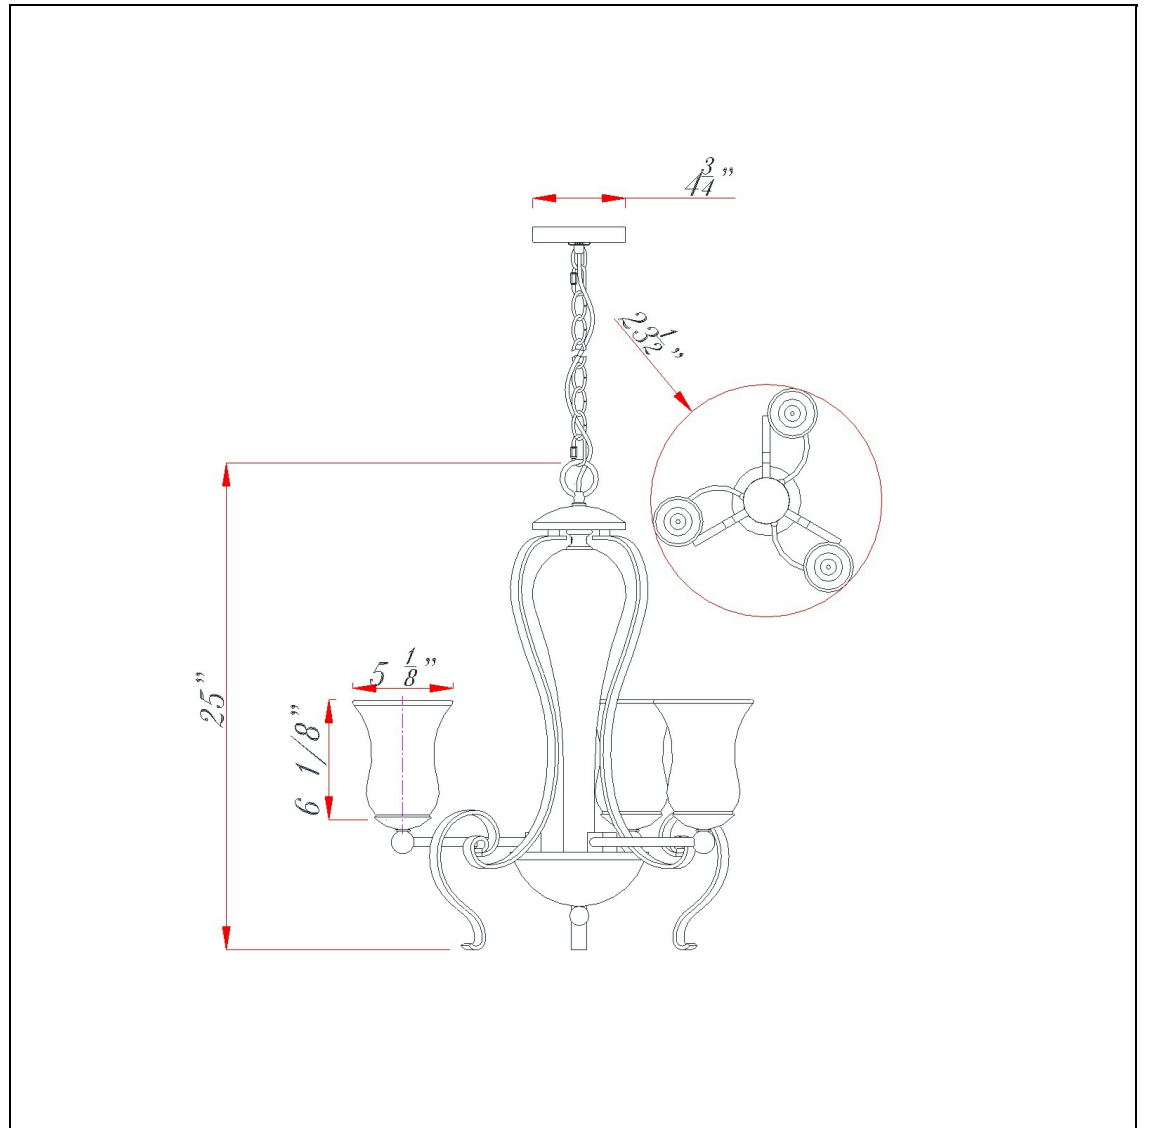

Product No. **FX-3548-3**

Description

60W X 3 Metal 3 Light Chandelier (Edison Bulbs Not included)  
Durable Metal Construction  
6 Foot Chain  
Ships In One Carton  
10 Foot Cord  
10 Foot Cord  
25" Inch Tall Metal Chandelier in Eternity Finish

Technical Specifications

<b>UPC</b>	020193067284	<b>Shade Bottom1</b>	5.13
<b>Wattage</b>	60WX3	<b>Shade Side</b>	6.13
<b>CRI</b>	N/A	<b>Carton 1 Dimensions</b>	28.40 x 19.80 x 15.80
<b>Lumen</b>	N/A	<b>Carton 2 Dimensions</b>	0.00 x 0.00 x 15.80
<b>Switch Type</b>	Hardwired	<b>Package Dimensions</b>	L: 15.80 W: 19.80 H: 28.40
<b>Bulb Base</b>	E26		
<b>Number of Lights</b>	3		
<b>Color</b>	Eternity		
<b>Base Color</b>	Eternity		