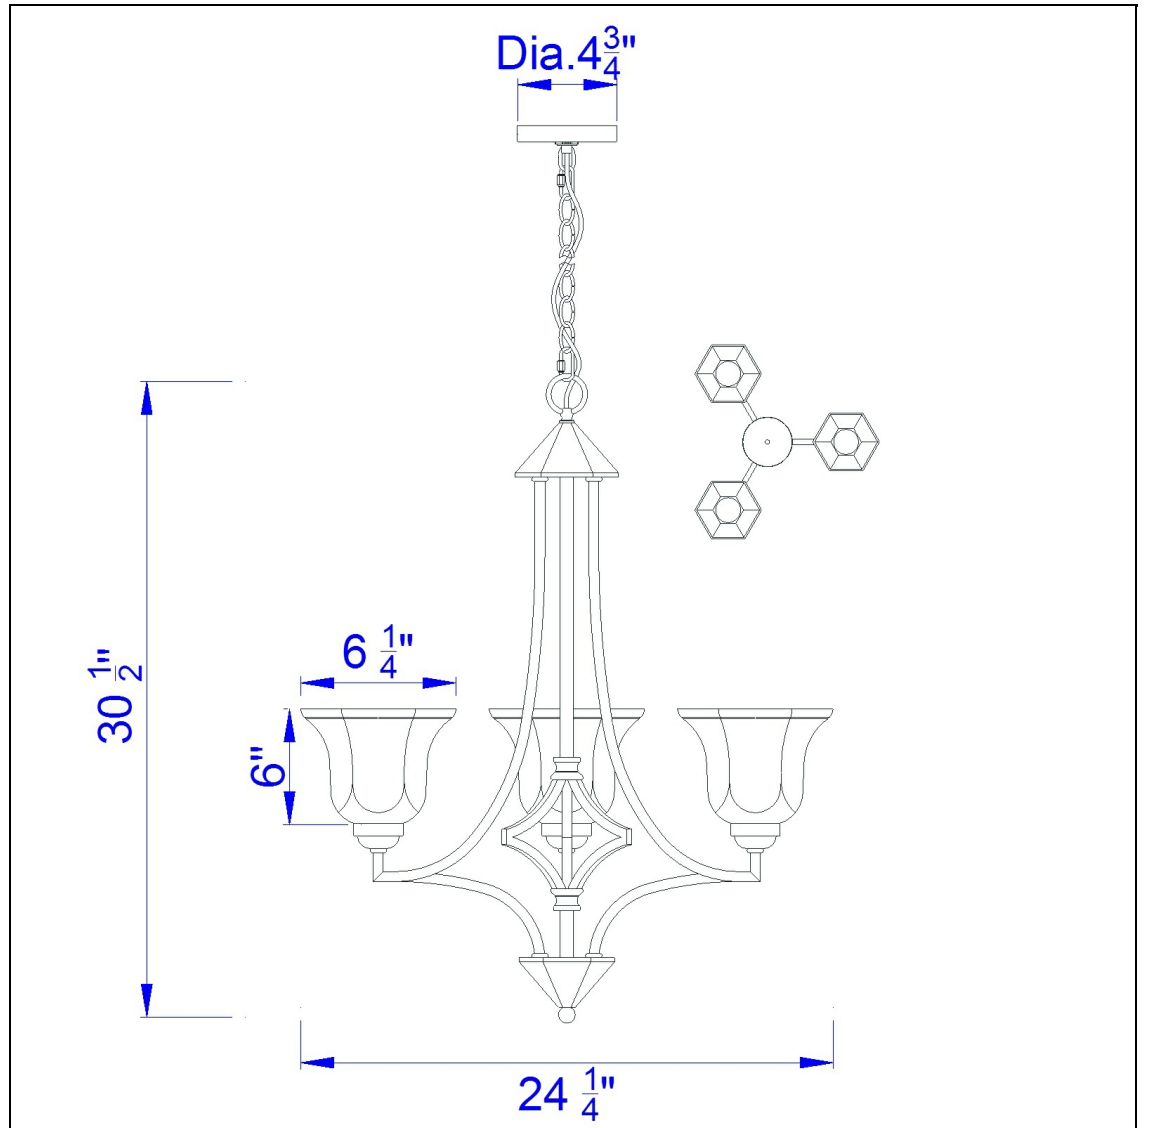

Product No. **FX-3551-3**

Description

60W X 3 Metal 3 Light Chandelier  
Durable Iron and Glass Construction  
6 Foot Chain  
Ships In One Carton  
10 Foot Cord  
10 Foot Cord  
30.5" Tall Iron and Glass Pendant in Dark  
Bronze Finish

Technical Specifications

<b>UPC</b>	020193067284	<b>Shade Bottom1</b>	6.25
<b>Wattage</b>	60WX3	<b>Shade Side</b>	6.00
<b>CRI</b>	N/A	<b>Carton 1 Dimensions</b>	34.30 x 9.10 x 21.00
<b>Lumen</b>	N/A	<b>Carton 2 Dimensions</b>	0.00 x 0.00 x 21.00
<b>Switch Type</b>	Hardwired	<b>Package Dimensions</b>	L: 21.00 W: 9.10 H: 34.30
<b>Bulb Base</b>	E26		
<b>Number of Lights</b>	3		
<b>Color</b>	Dark Bronze		
<b>Base Color</b>	Dark Bronze		