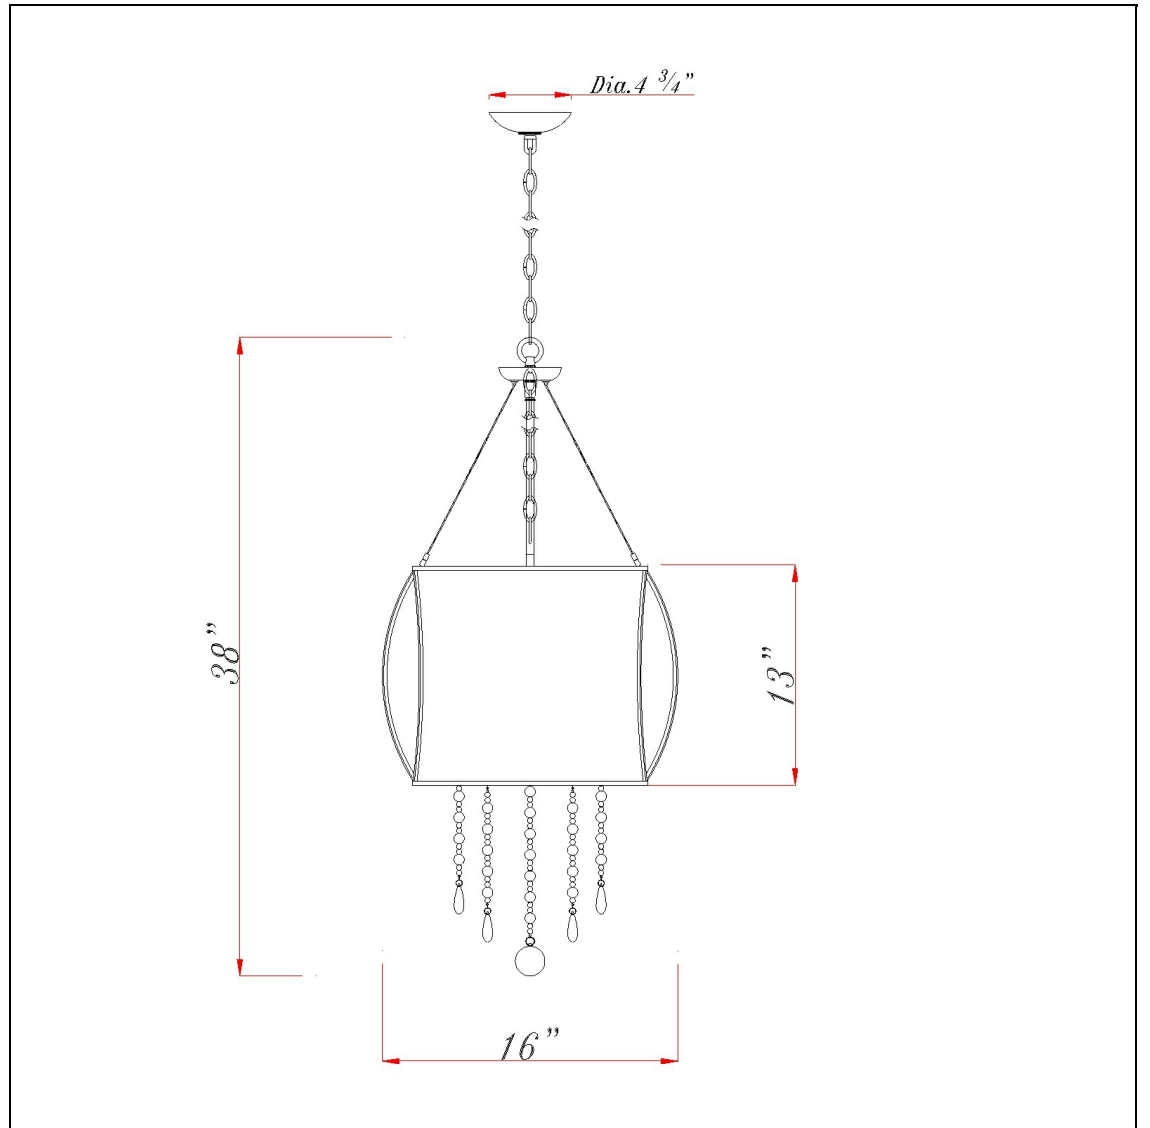

Product No. **FX-3553-4**

Description

4 Light Ark Chandelier  
Durable Metal Construction  
6 Foot Chain  
Ships In One Carton  
10 Foot Cord  
10 Foot Cord  
38" Inch Tall Metal Chandelier in Copper Finish

Technical Specifications

<b>UPC</b>	020193067284	<b>Shade Top1</b>	18.00
<b>Wattage</b>	60WX4	<b>Shade Bottom1</b>	18.00
<b>CRI</b>	N/A	<b>Shade Side</b>	13.00
<b>Lumen</b>	N/A	<b>Carton 1 Dimensions</b>	19.50 x 18.90 x 18.90
<b>Switch Type</b>	Hardwired	<b>Carton 2 Dimensions</b>	0.00 x 0.00 x 18.90
<b>Bulb Base</b>	E12	<b>Package Dimensions</b>	L: 18.90 W: 18.90 H: 19.50
<b>Number of Lights</b>	4		
<b>Color</b>	Copper		
<b>Base Color</b>	Copper		