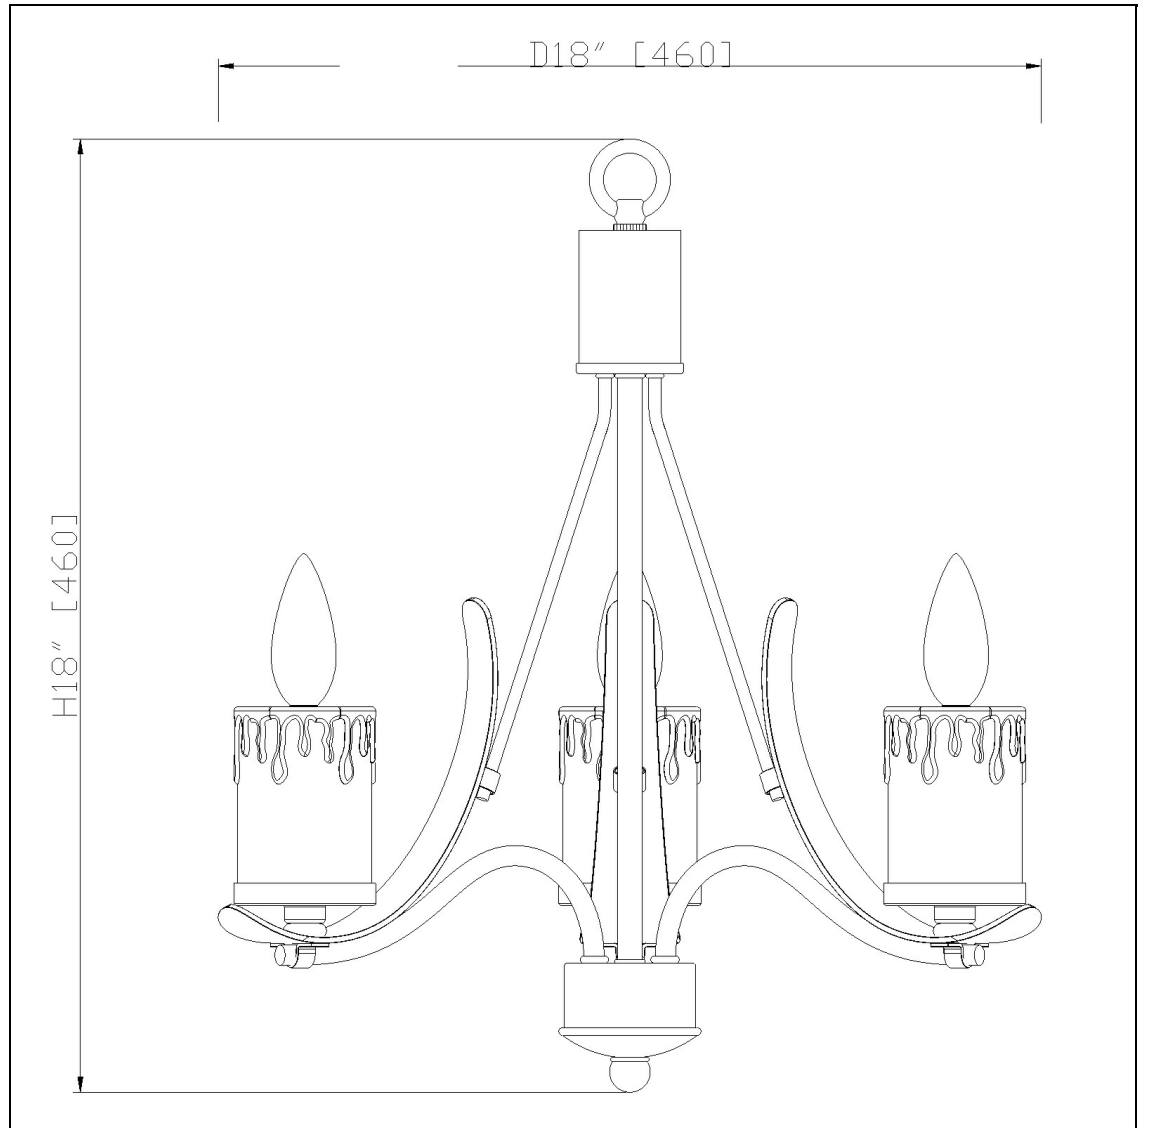

Product No. **FX-3561-3**

Description

3 Light Morelis Chandelier  
Durable Metal Construction  
6 Foot Chain  
Ships In One Carton  
10 Foot Cord  
10 Foot Cord  
18" Inch Tall Metal Chandelier in Black Smith Finish

Technical Specifications

<b>UPC</b>	020193067284	<b>Carton 1 Dimensions</b>	11.80 x 10.00 x 19.80
<b>Wattage</b>	60WX3	<b>Carton 2 Dimensions</b>	0.00 x 0.00 x 19.80
<b>CRI</b>	N/A	<b>Package Dimensions</b>	L: 19.80 W: 10.00 H: 11.80
<b>Lumen</b>	N/A		
<b>Switch Type</b>	Hardwired		
<b>Bulb Base</b>	E12		
<b>Number of Lights</b>	3		
<b>Color</b>	Black Smith		
<b>Base Color</b>	Black Smith		