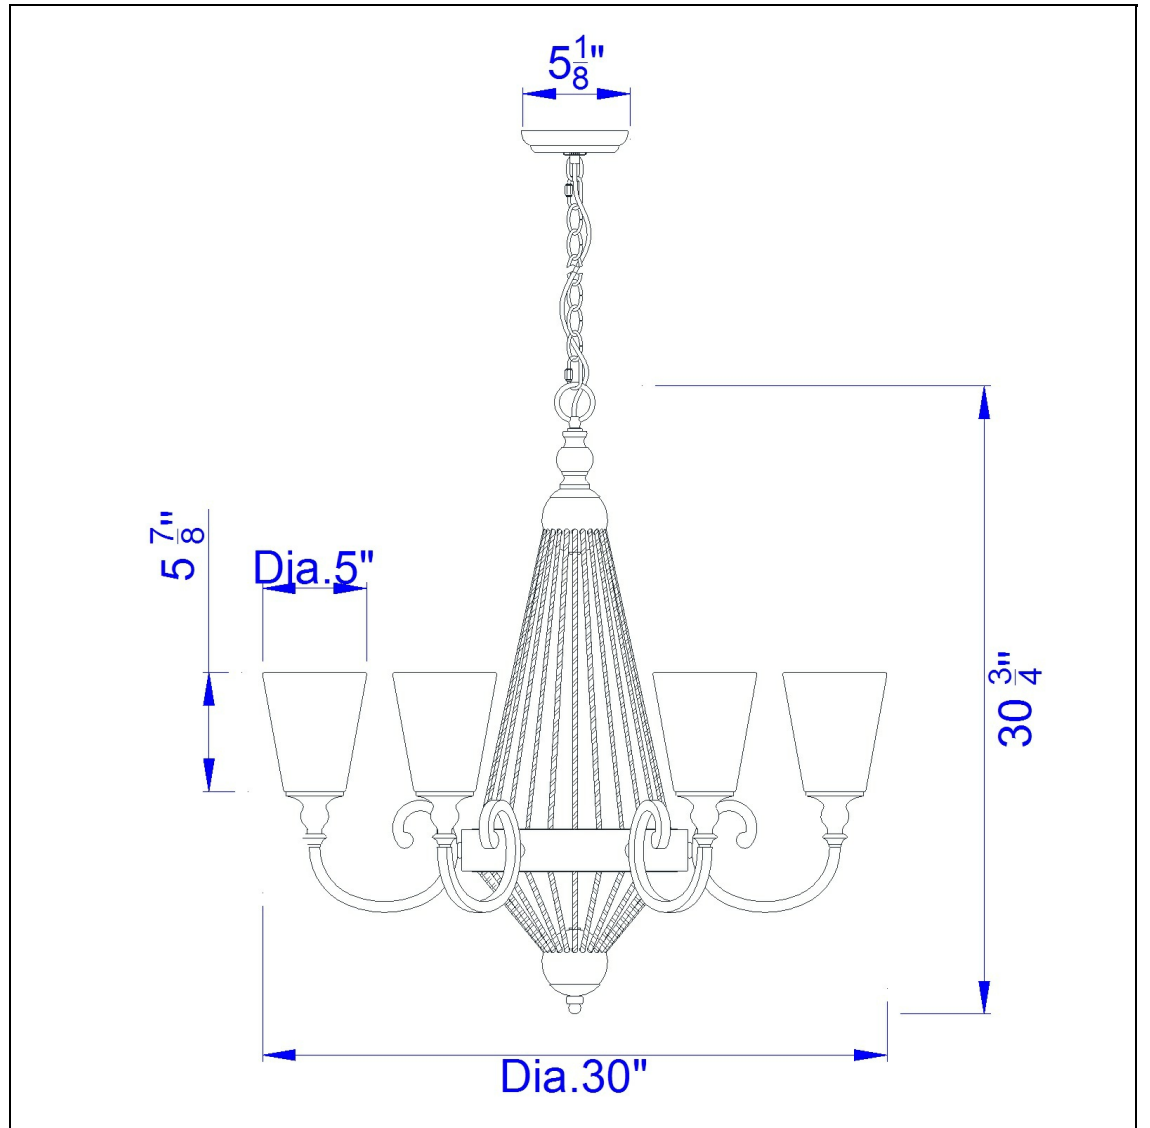

Product No. **FX-3563-6**

Description

6 Light Monticello Chandelier
Durable Metal Construction
6 Foot Chain
Ships In One Carton
Ships In One Carton
30.75" Inch Tall Metal Chandelier in Metal Wood Finish

Technical Specifications

UPC	020193067284	Shade Top1	5.00
Wattage	60WX6	Shade Bottom1	5.00
CRI	N/A	Shade Side	6.00
Lumen	N/A	Carton 1 Dimensions	15.00 x 28.40 x 28.40
Switch Type	Hardwired	Carton 2 Dimensions	0.00 x 0.00 x 28.40
Bulb Base	E26	Package Dimensions	L: 28.40 W: 28.40 H: 15.00
Number of Lights	6		
Color	Metal/Wood		
Base Color	metal		