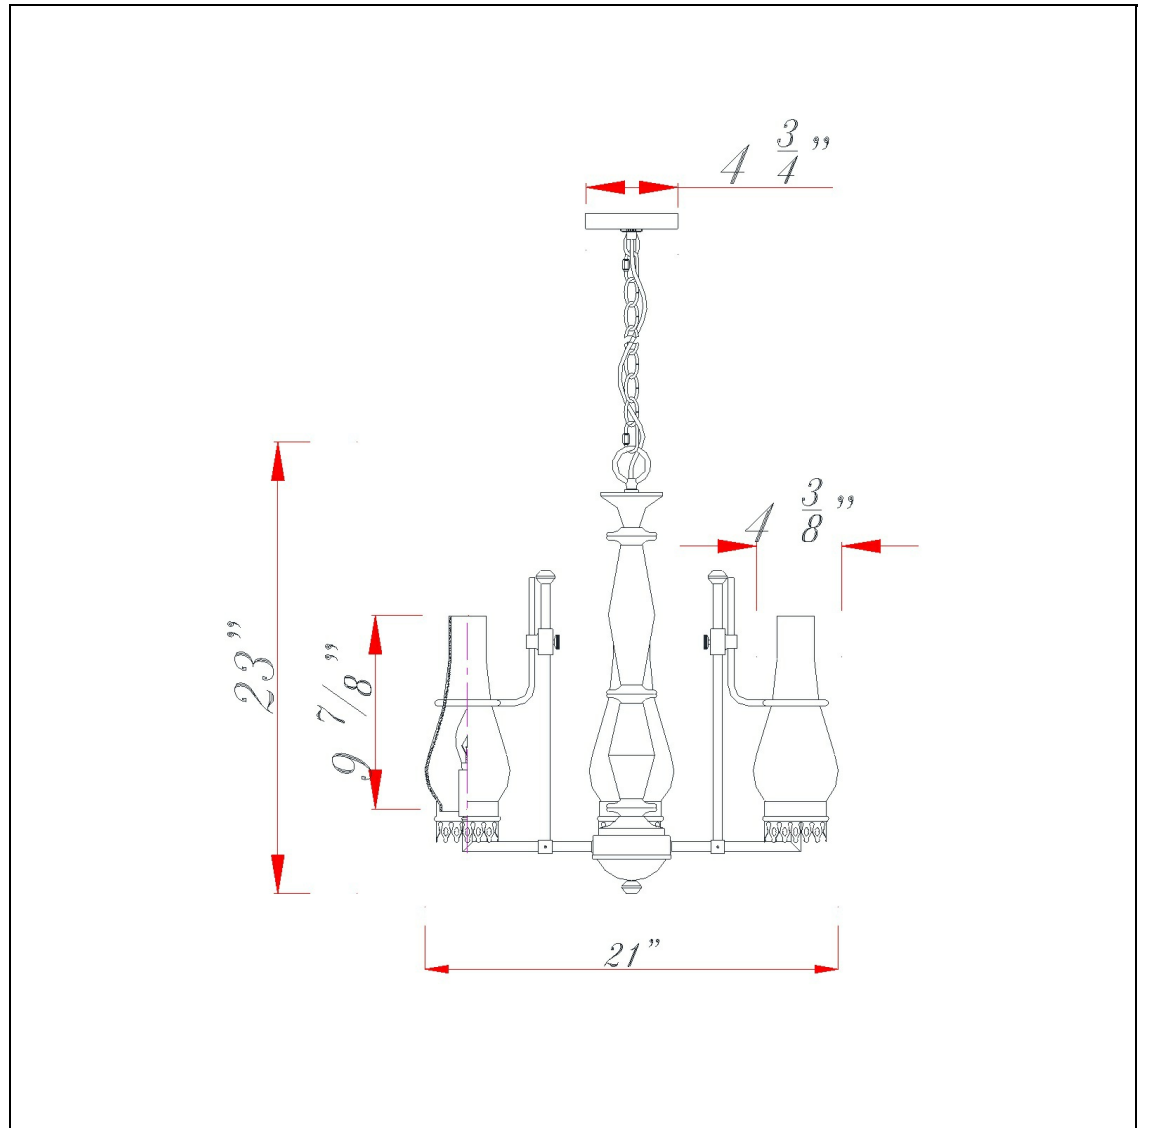

Product No. **FX-3564-3**

Description

3 Light Trenton Chandelier
Durable Metal Construction
6 Foot Chain
Ships In One Carton
Ships In One Carton
23" Inch Tall Metal Chandelier in Metal Wood Finish

Technical Specifications

UPC	020193067284	Shade Top1	4.50
Wattage	60WX3	Shade Bottom1	4.50
CRI	N/A	Shade Side	10.00
Lumen	N/A	Carton 1 Dimensions	12.50 x 20.50 x 20.50
Switch Type	Hardwired	Carton 2 Dimensions	0.00 x 0.00 x 20.50
Bulb Base	E12	Package Dimensions	L: 20.50 W: 20.50 H: 12.50
Number of Lights	3		
Color	Metal/Wood		
Base Color	metal		