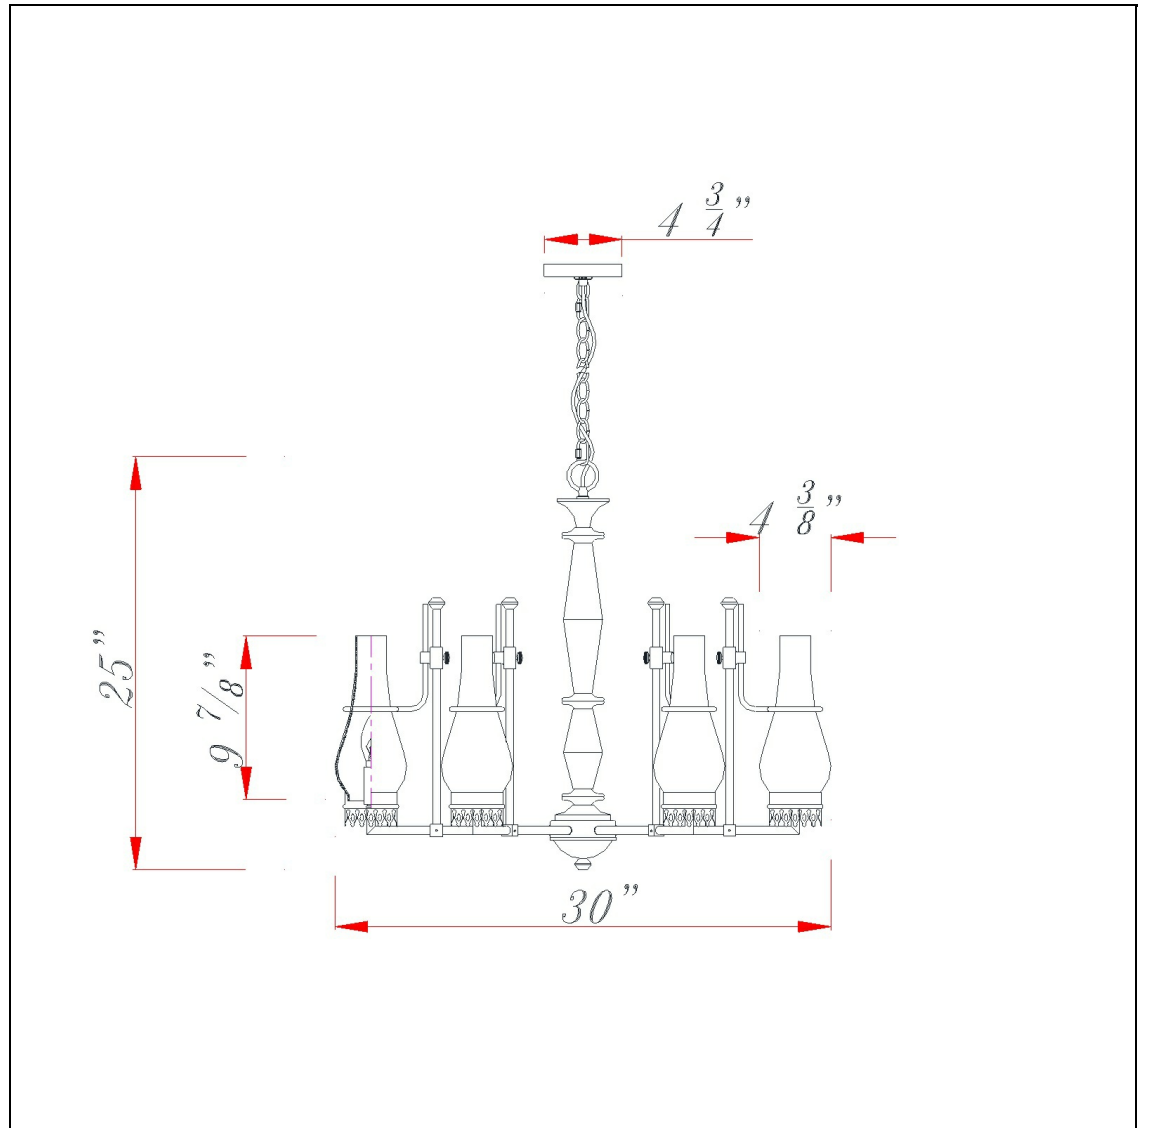

Product No. **FX-3564-6**

Description

6 Light Trenton Chandelier
Durable Metal Construction
6 Foot Chain
Ships In One Carton
Ships In One Carton
25" Inch Tall Metal Chandelier in Metal Wood Finish

Technical Specifications

UPC	020193067284	Shade Top1	4.50
Wattage	60WX6	Shade Bottom1	4.50
Switch Type	Hardwired	Shade Side	10.00
Bulb Base	E12	Carton 1 Dimensions	7.00 x 30.40 x 30.40
Number of Lights	6	Carton 2 Dimensions	0.00 x 0.00 x 30.40
Color	Metal/Wood	Package Dimensions	L: 30.40 W: 30.40 H: 7.00
Base Color	1		