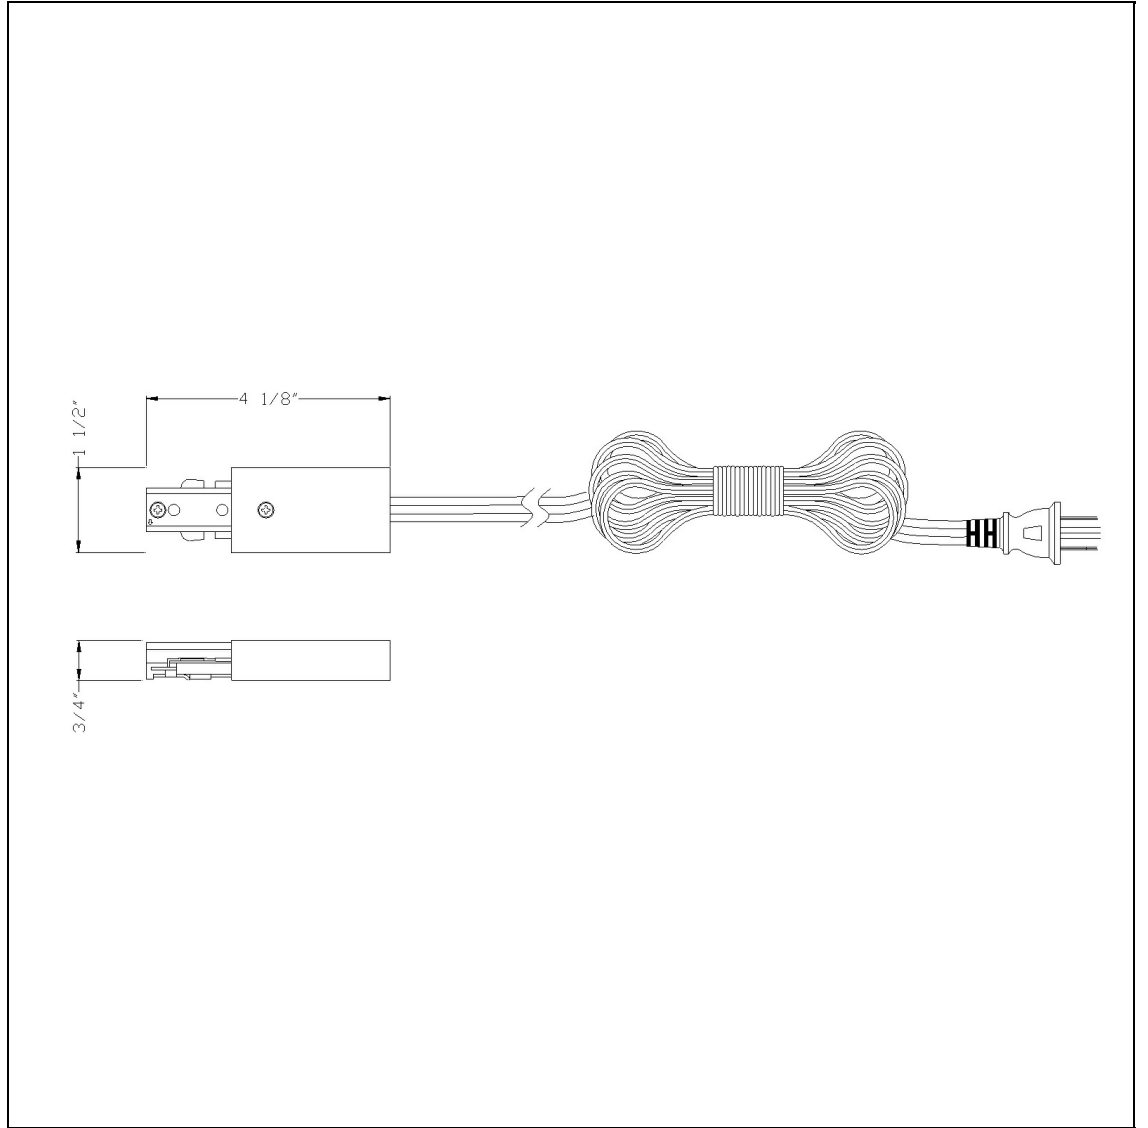

Product No. **HT-279-16G18-WH**

Description

Cord & Plug Set, 16G, 18' Cord  
Durable Plastic Construction  
Ships in One Carton  
No Assembly Required  
Compatible with "H" Type Three Wire Single  
Circuit Track  
3 Prong Plug  
7 AMP capability  
7 AMP capability  
0.8" Height Cord and Plug Set in White

Technical Specifications

<b>UPC</b>	020193067284
<b>Wattage</b>	N/A
<b>CRI</b>	N/A
<b>Lumen</b>	N/A
<b>Switch Type</b>	Track
<b>Bulb Base</b>	N/A
<b>Number of Lights</b>	N/A
<b>Color</b>	White
<b>Base Color</b>	White

<b>Carton 1 Dimensions</b>	8.00 x 16.00 x 18.90
<b>Carton 2 Dimensions</b>	0.00 x 0.00 x 18.90
<b>Package Dimensions</b>	L: 18.90 W: 16.00 H: 8.00