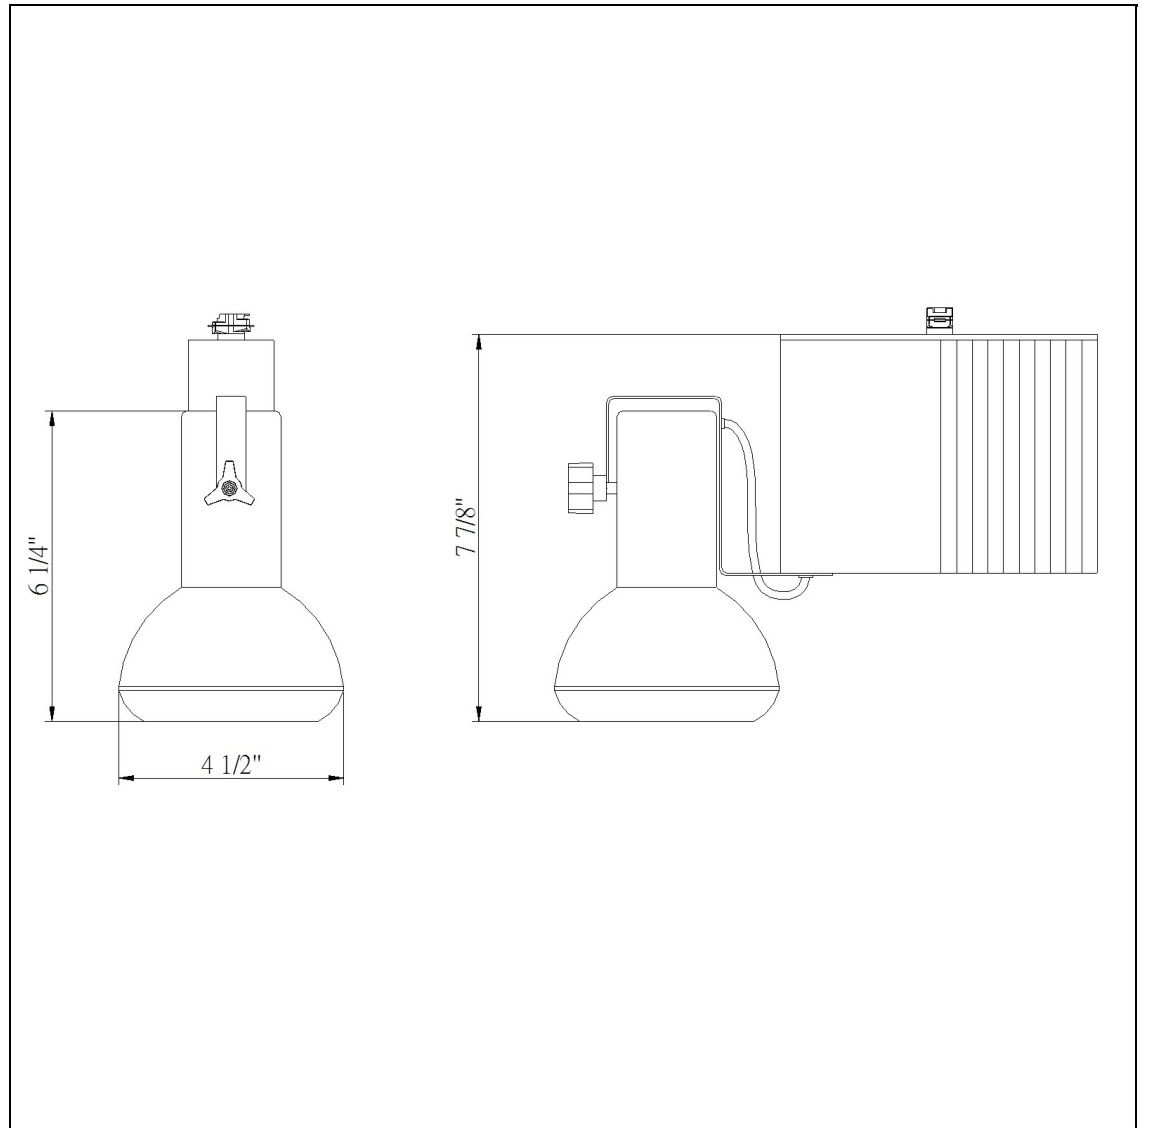

Product No. **HT-902-70W-BK**

Description

Metal Halide,Par30Ln,70W  
Durable Metal Construction  
70W max  
+90 degree from horizontal  
355 Degree Rotation Capability  
Ships in one Carton  
Ships in one Carton

Technical Specifications

<b>UPC</b>	020193067284
<b>Wattage</b>	70W
<b>CRI</b>	N/A
<b>Lumen</b>	N/A
<b>Switch Type</b>	Track
<b>Bulb Base</b>	Metal
<b>Number of Lights</b>	1
<b>Color</b>	Black
<b>Base Color</b>	Black