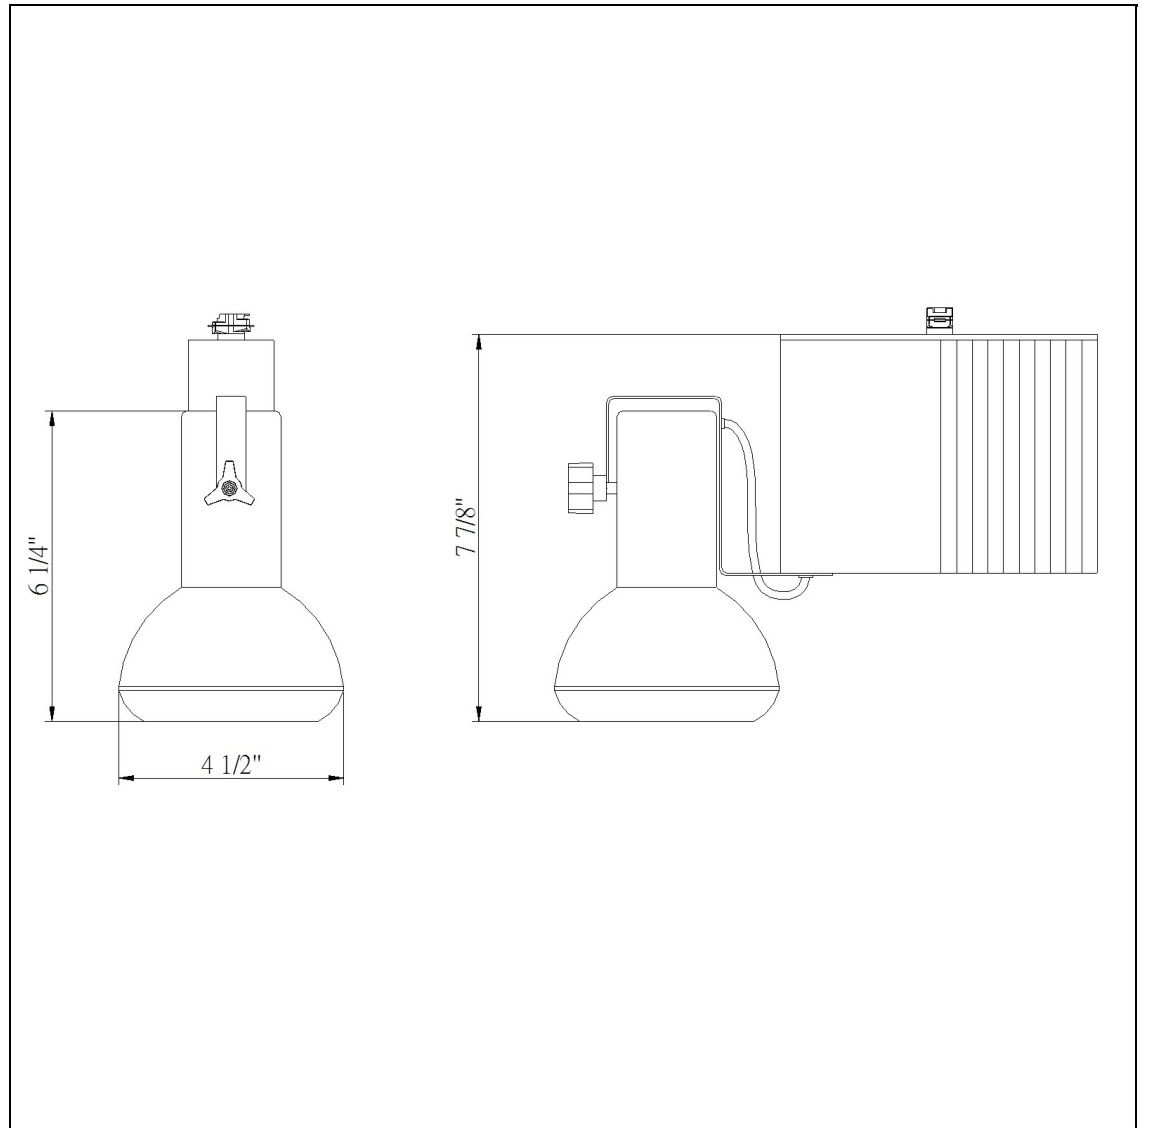

Product No. **HT-902-35W-BK**

Description

Mh Par30Ln, 35W  
Durable Metal Construction  
70W max  
+90 degree from horizontal  
355 Degree Rotation Capability  
Ships in one Carton  
Ships in one Carton

Technical Specifications

<b>UPC</b>	020193067284
<b>Wattage</b>	35W
<b>CRI</b>	N/A
<b>Lumen</b>	N/A
<b>Switch Type</b>	Track
<b>Bulb Base</b>	Metal
<b>Number of Lights</b>	1
<b>Color</b>	Black
<b>Base Color</b>	Black

<b>Carton 1 Dimensions</b>	0.00 x 0.00 x 35.40
<b>Carton 2 Dimensions</b>	0.00 x 0.00 x 35.40
<b>Package Dimensions</b>	L: 35.40