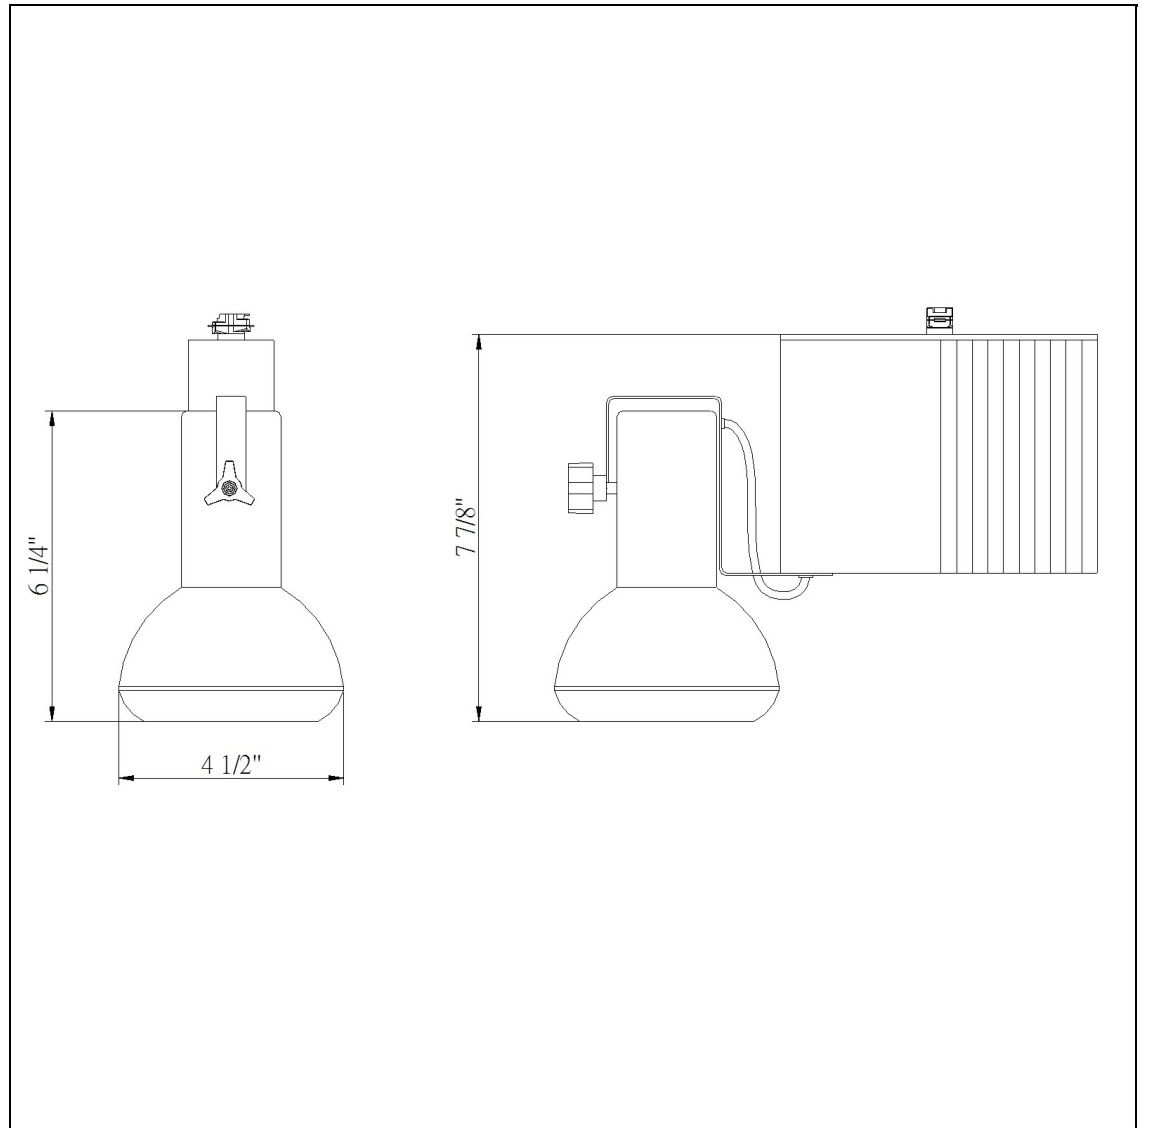

Product No. **HT-902-35W-BS**

Description

Metal Halide,120V,35W,Par30Ln
Durable Metal Construction
70W max
+90 degree from horizontal
355 Degree Rotation Capability
Ships in one Carton
Ships in one Carton

Technical Specifications

UPC	020193067284
Wattage	35W
CRI	N/A
Lumen	N/A
Switch Type	Track
Bulb Base	Metal
Number of Lights	1
Color	Brushed Steel
Base Color	Brushed Steel