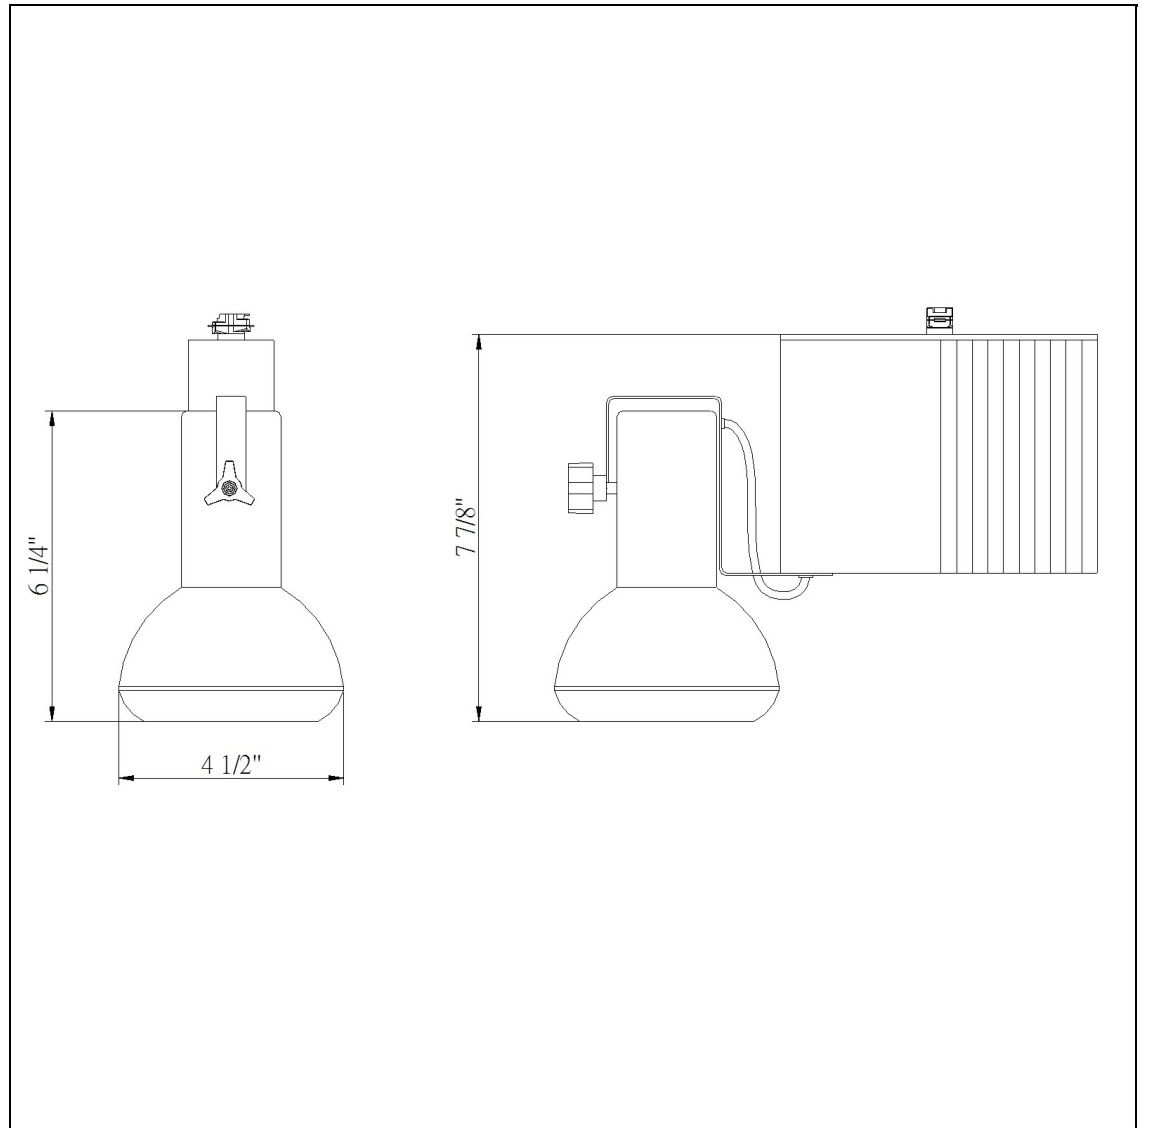

Product No. **HT-902-70W-BS**

Description

Metal Halide, M130, 50W, Elec Ballast
Durable Metal Construction
70W max
+90 degree from horizontal
355 Degree Rotation Capability
Ships in one Carton
Ships in one Carton

Technical Specifications

UPC	020193067284
Wattage	70W
CRI	N/A
Lumen	N/A
Switch Type	Track
Bulb Base	Metal
Number of Lights	1
Color	Brushed Steel
Base Color	Brushed Steel