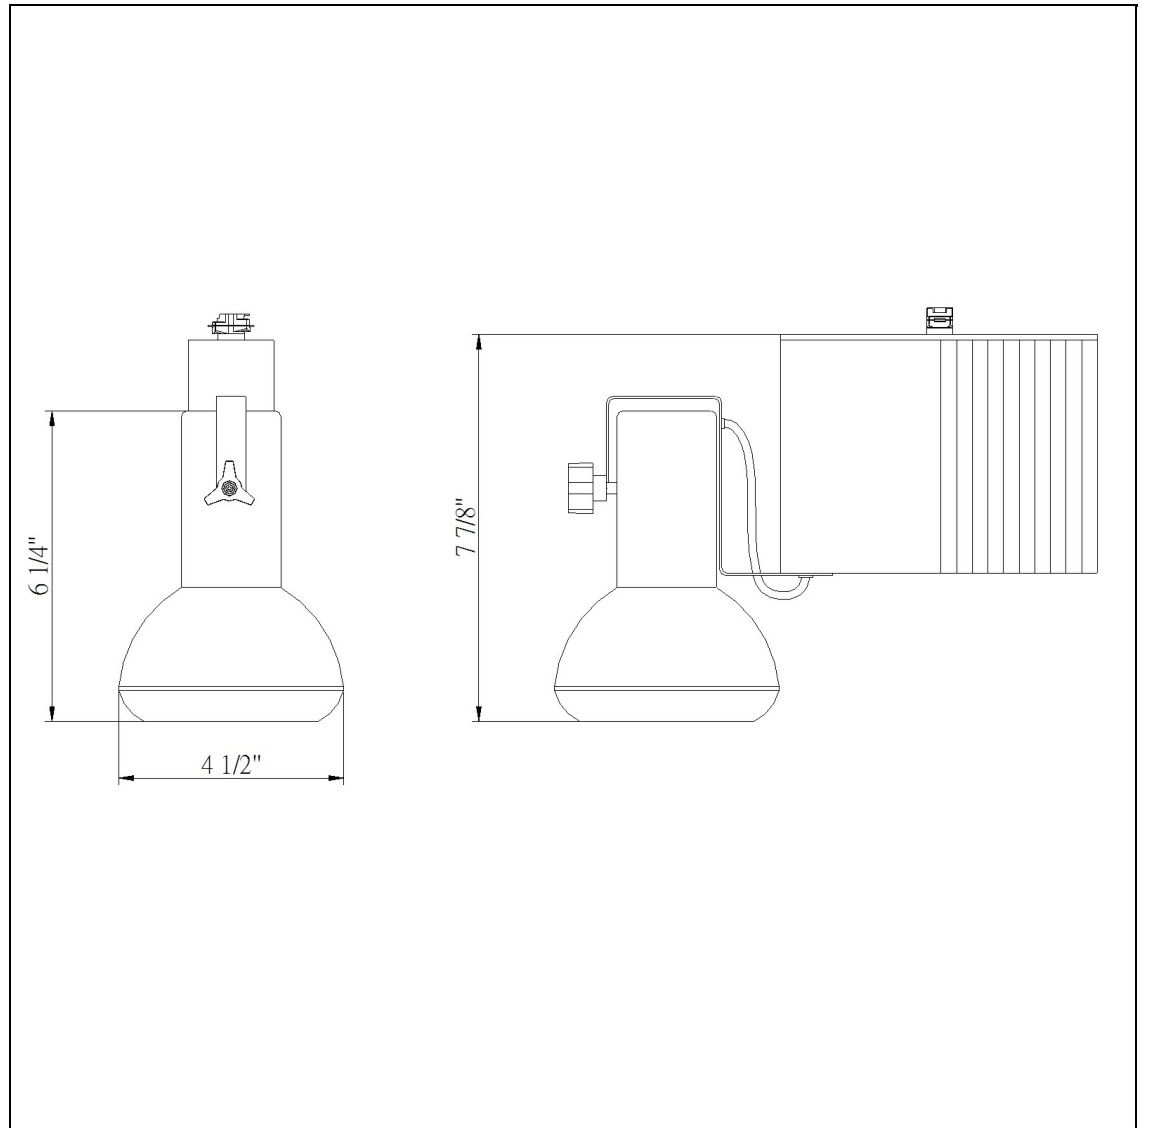

Product No. **HT-902-70W-PWH**

Description

Metal Halide, Par30Ln,70W, 120V  
Durable Metal Construction  
70W max  
+90 degree from horizontal  
355 Degree Rotation Capability  
Ships in one Carton  
Ships in one Carton

Technical Specifications

<b>UPC</b>	020193067284
<b>Wattage</b>	70W
<b>CRI</b>	N/A
<b>Lumen</b>	N/A
<b>Switch Type</b>	Track
<b>Bulb Base</b>	Metal
<b>Number of Lights</b>	1
<b>Color</b>	White
<b>Base Color</b>	White

<b>Carton 1 Dimensions</b>	16.00 x 18.00 x 20.50
<b>Carton 2 Dimensions</b>	0.00 x 0.00 x 20.50
<b>Package Dimensions</b>	L: 20.50 W: 18.00 H: 16.00