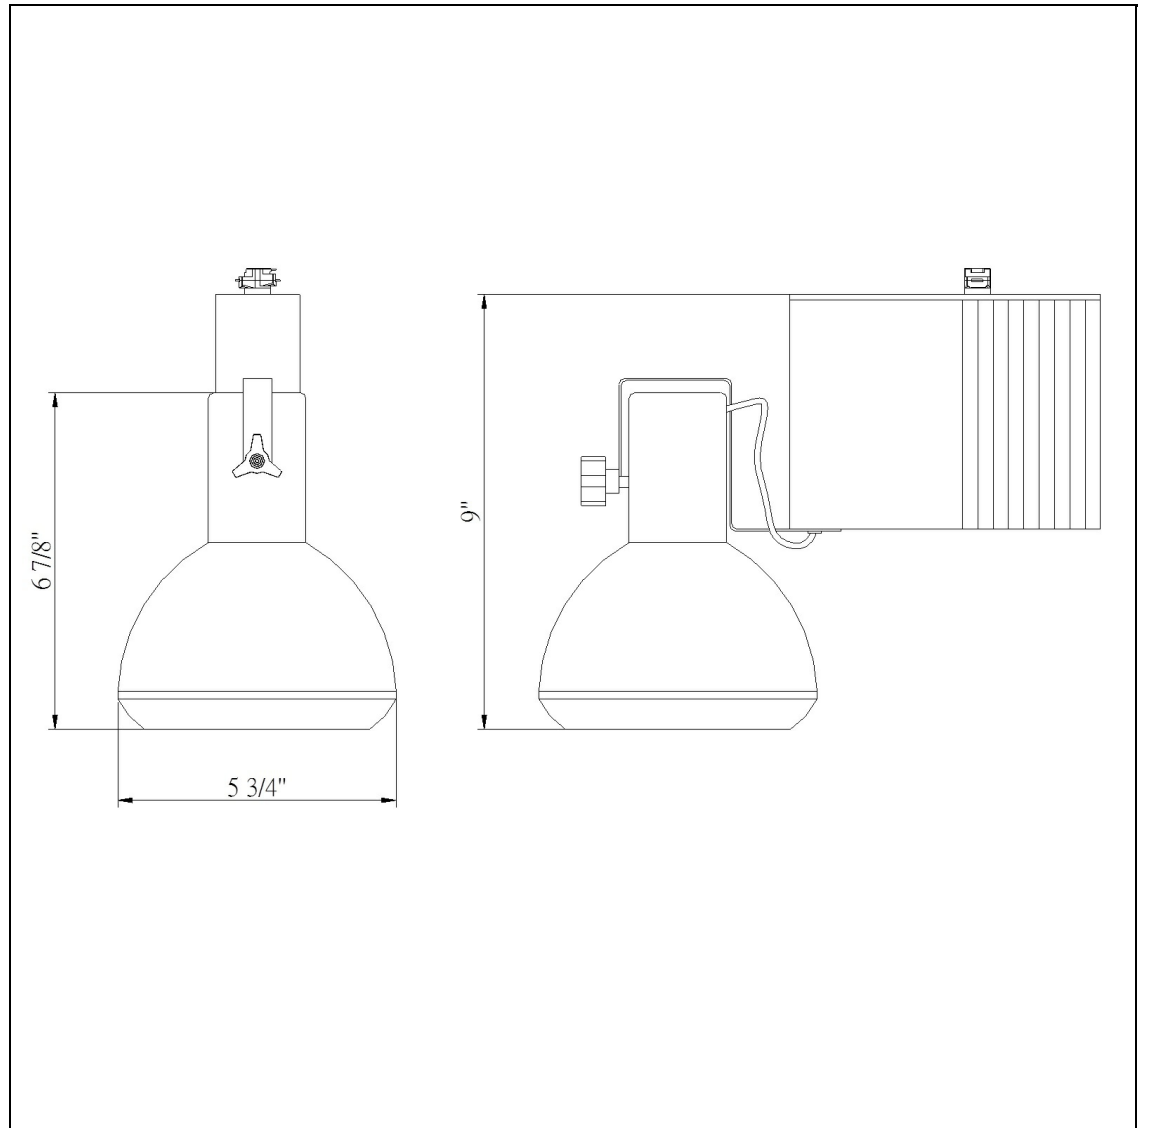

Product No. **HT-903-100W-BK**

Description

Metal Halide, M90, 100W, Par 38
Durable Metal Construction
100W max
+90 degree from horizontal
355 Degree Rotation Capability
Ships in one Carton
Ships in one Carton

Technical Specifications

UPC	020193067284
Wattage	100W
CRI	N/A
Lumen	N/A
Switch Type	Track
Bulb Base	Metal
Number of Lights	1
Color	Black
Base Color	Black