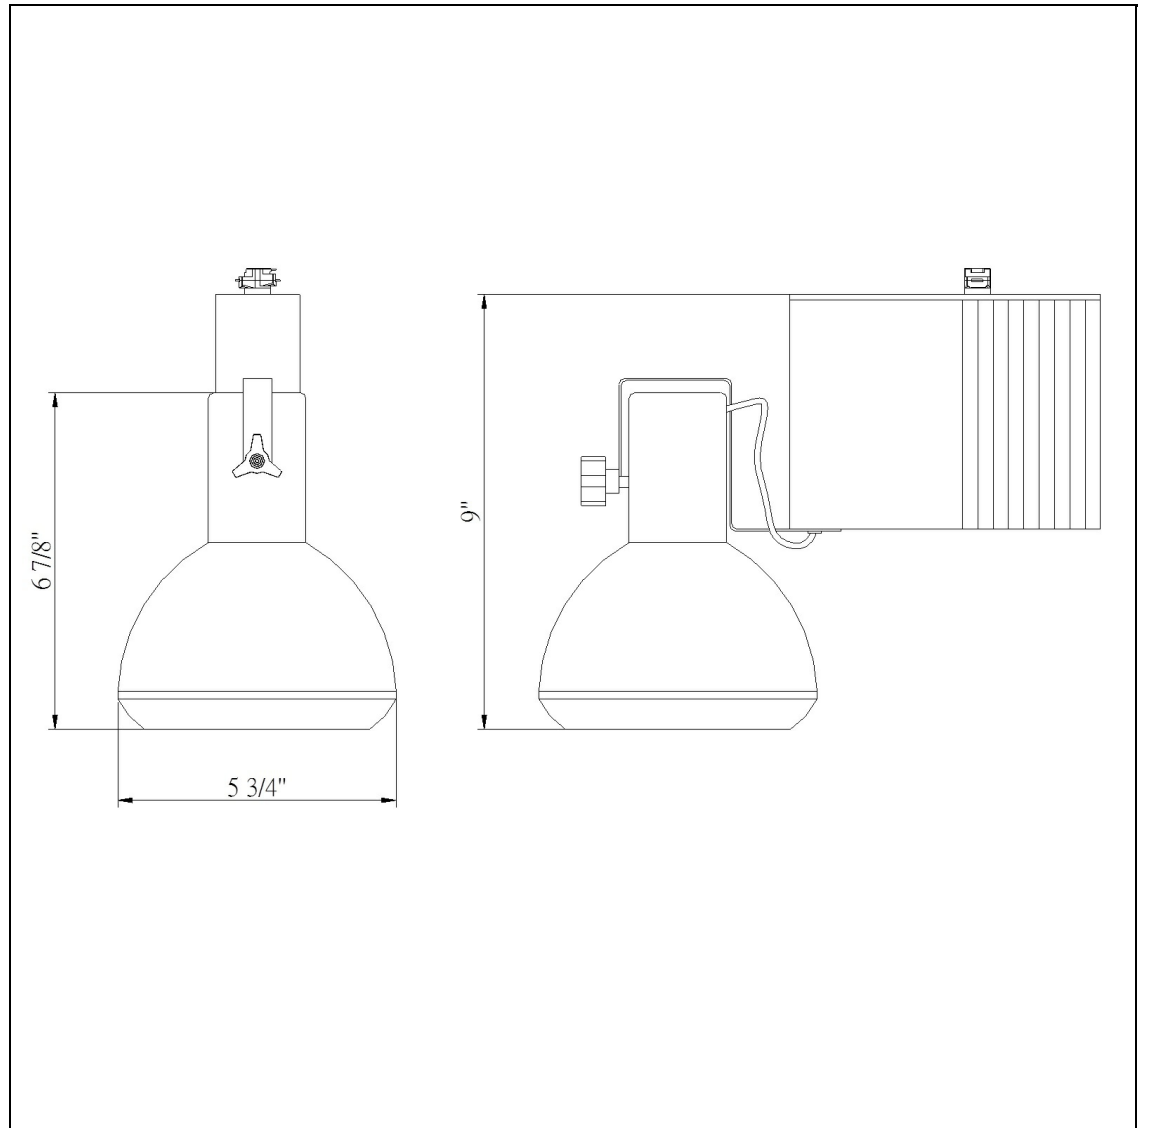

Product No. **HT-903-100W-PWH**

Description

Metal Halide, Pure White, 100W, Par 38  
Durable Metal Construction  
100W max  
+90 degree from horizontal  
355 Degree Rotation Capability  
Ships in one Carton  
Ships in one Carton

Technical Specifications

<b>UPC</b>	020193067284
<b>Wattage</b>	100W
<b>CRI</b>	N/A
<b>Lumen</b>	N/A
<b>Switch Type</b>	Track
<b>Bulb Base</b>	Metal
<b>Number of Lights</b>	1
<b>Color</b>	White
<b>Base Color</b>	White

<b>Carton 1 Dimensions</b>	17.60 x 20.00 x 21.00
<b>Carton 2 Dimensions</b>	0.00 x 0.00 x 21.00
<b>Package Dimensions</b>	L: 21.00 W: 20.00 H: 17.60