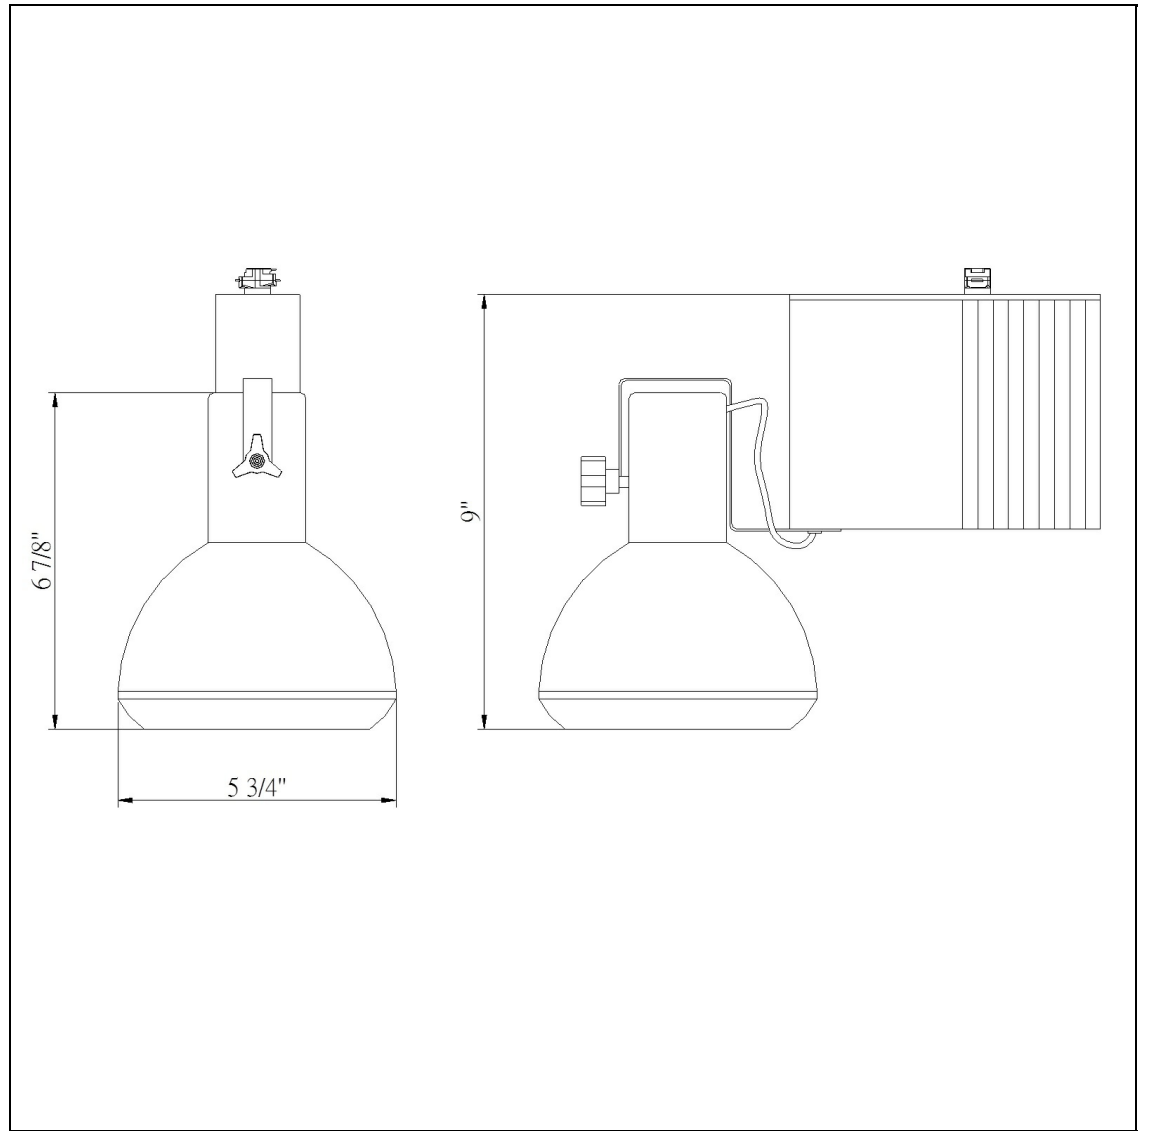

Product No. **HT-903-70W-BK**

Description

Metal Halide Par38, 70W,  
Durable Metal Construction  
100W max  
+90 degree from horizontal  
355 Degree Rotation Capability  
Ships in one Carton  
Ships in one Carton

Technical Specifications

|                         |              |
|-------------------------|--------------|
| <b>UPC</b>              | 020193067284 |
| <b>Wattage</b>          | 70W          |
| <b>CRI</b>              | N/A          |
| <b>Lumen</b>            | N/A          |
| <b>Switch Type</b>      | Track        |
| <b>Bulb Base</b>        | Metal        |
| <b>Number of Lights</b> | 1            |
| <b>Color</b>            | Black        |
| <b>Base Color</b>       | Black        |