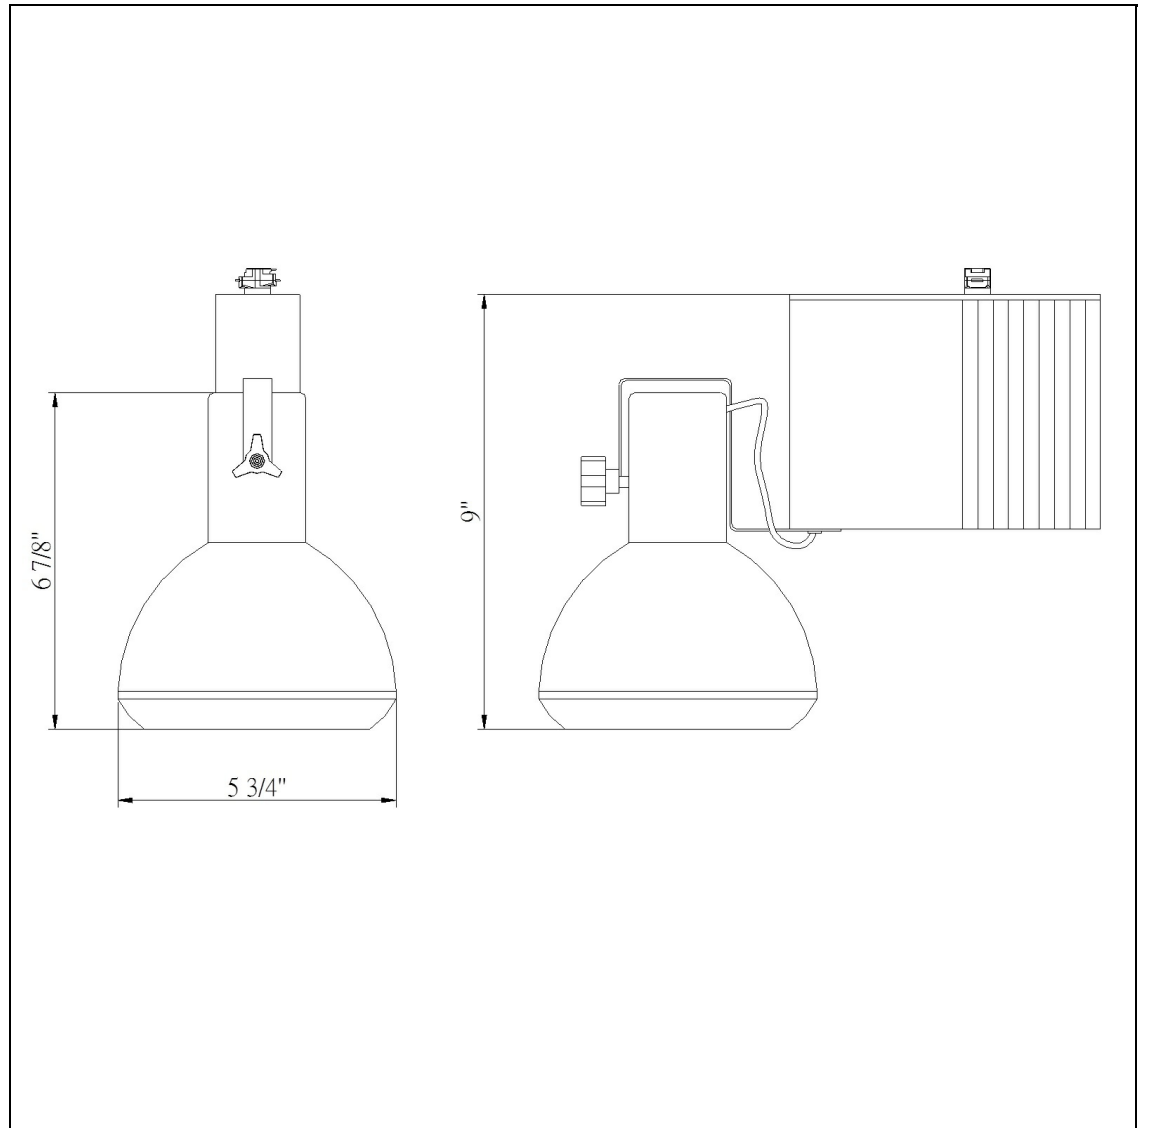

Product No. **HT-903-70W-BS**

Description

Metal Halide,70W,Par38,120V  
Durable Metal Construction  
100W max  
+90 degree from horizontal  
355 Degree Rotation Capability  
Ships in one Carton  
Ships in one Carton

Technical Specifications

<b>UPC</b>	020193067284
<b>Wattage</b>	70W
<b>CRI</b>	N/A
<b>Lumen</b>	N/A
<b>Switch Type</b>	Track
<b>Bulb Base</b>	Metal
<b>Number of Lights</b>	1
<b>Color</b>	Brushed Steel
<b>Base Color</b>	Brushed Steel