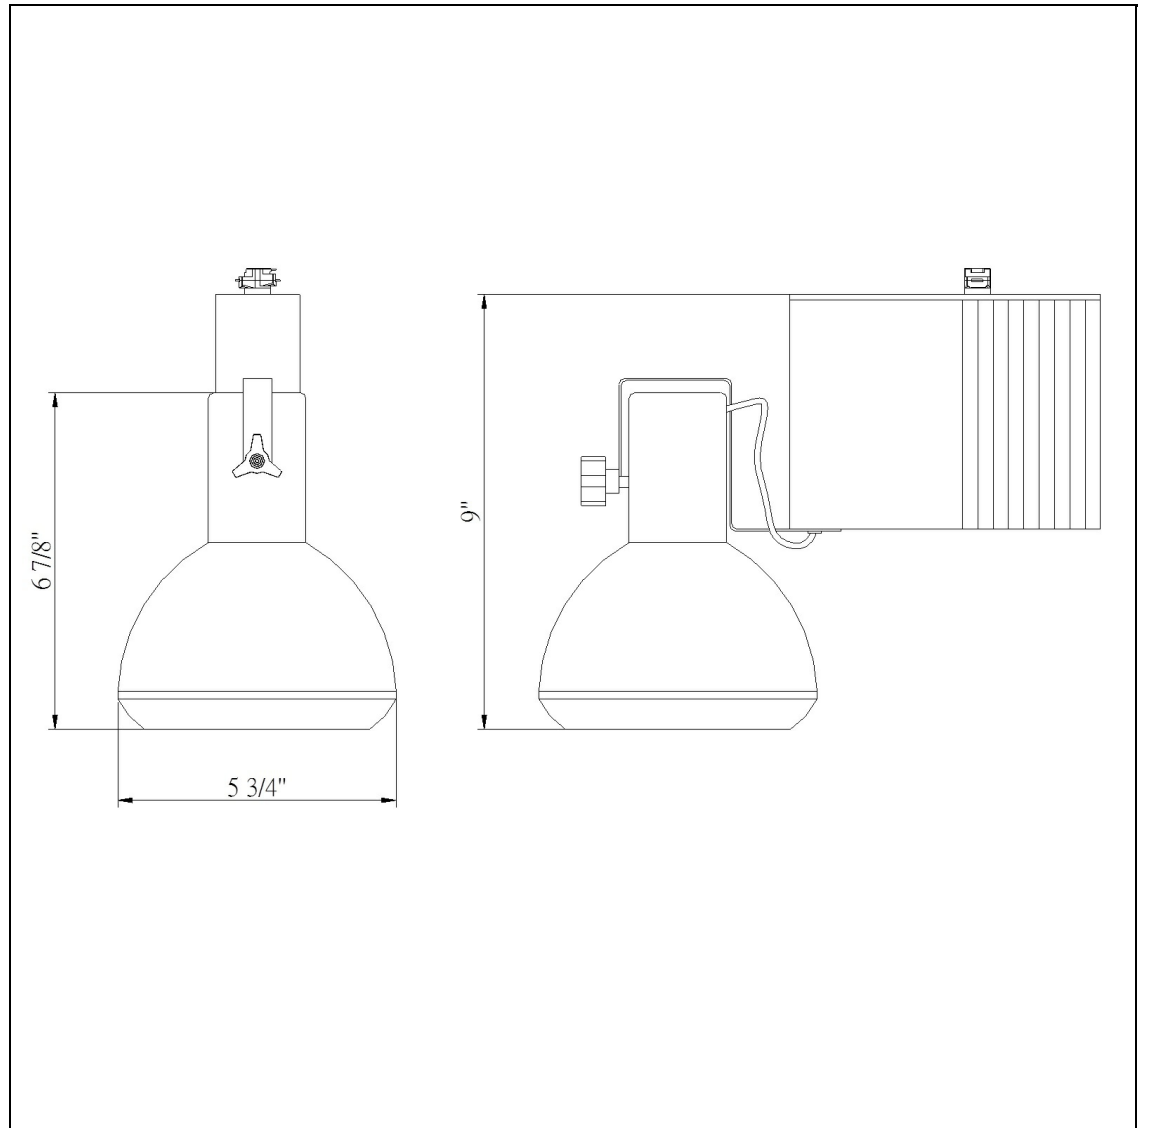

Product No. **HT-903-70W-WH**

Description

Metal Halide, Par38, 70W
Durable Metal Construction
100W max
+90 degree from horizontal
355 Degree Rotation Capability
Ships in one Carton
Ships in one Carton

Technical Specifications

UPC	020193067284
Wattage	70W
CRI	N/A
Lumen	N/A
Switch Type	Track
Bulb Base	Metal
Number of Lights	1
Color	White
Base Color	White