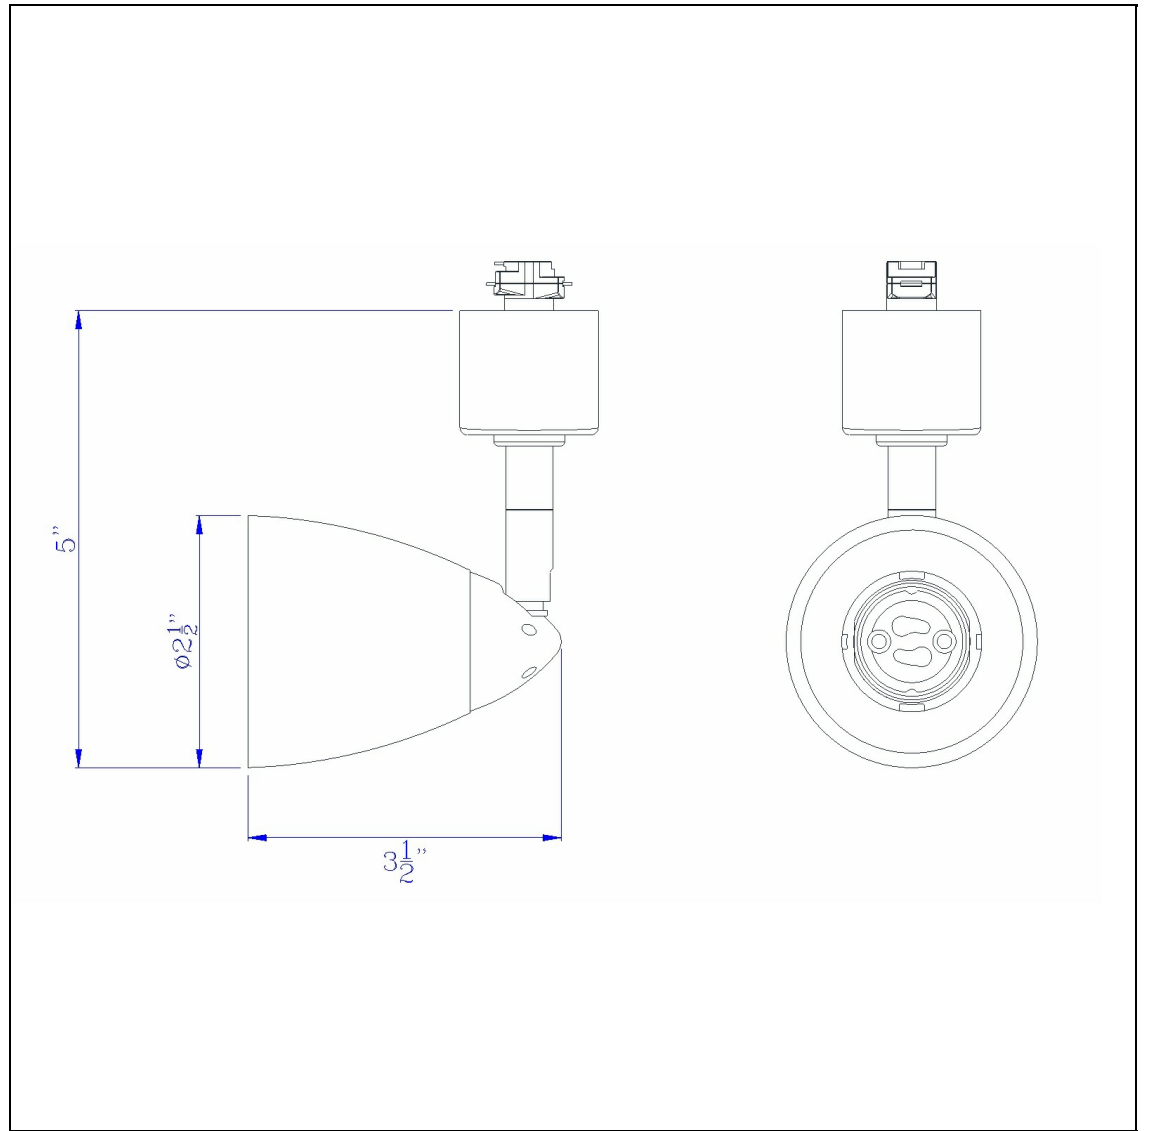

Product No. **HT-954-BK-AM**

Description

12V, MR-16, 50W Track Fixture
Durable Metal Construction
Ships in One Carton
Compatible with HT Three Wire, Once Circuit Track
Shade is Removable and Interchangeable
Hand Blown Glass Shade
Hand Blown Glass Shade
4.87" Tall Serpentine Track head with Shade

Technical Specifications

UPC	020193067284	Carton 1 Dimensions	0.00 x 12.00 x 12.00
Wattage	50W	Carton 2 Dimensions	0.00 x 0.00 x 12.00
CRI	N/A	Package Dimensions	L: 12.00 W: 12.00
Lumen	N/A		
Switch Type	Track		
Bulb Base	GU-10		
Number of Lights	1		
Color	Black		
Base Color	Black		