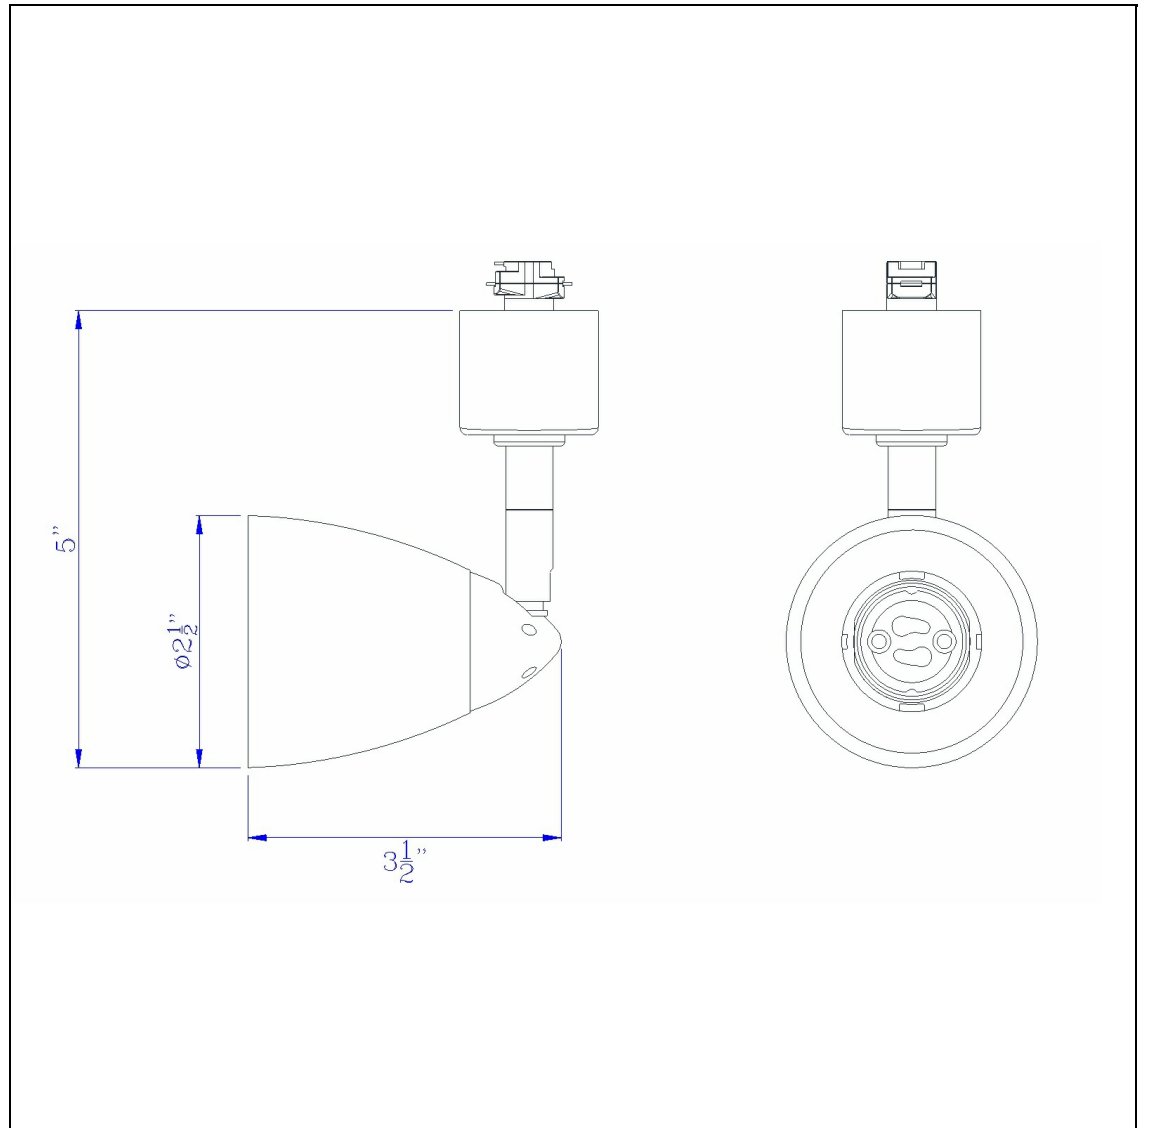

Product No. **HT-954-BK-BLS**

Description

120V, GU-10, 50W, Twisted And Turn
Durable Metal Construction
Ships in One Carton
Compatible with HT Three Wire, Once Circuit
Track
Shade is Removable and Interchangeable
Hand Blown Glass Shade
Hand Blown Glass Shade
4.87" Tall Serpentine Track head with Shade

Technical Specifications

UPC	020193067284	Carton 1 Dimensions	0.00 x 12.00 x 12.00
Wattage	50W	Carton 2 Dimensions	0.00 x 0.00 x 12.00
CRI	N/A	Package Dimensions	L: 12.00 W: 12.00
Lumen	N/A		
Switch Type	Track		
Bulb Base	GU-10		
Number of Lights	1		
Color	Black		
Base Color	Black		