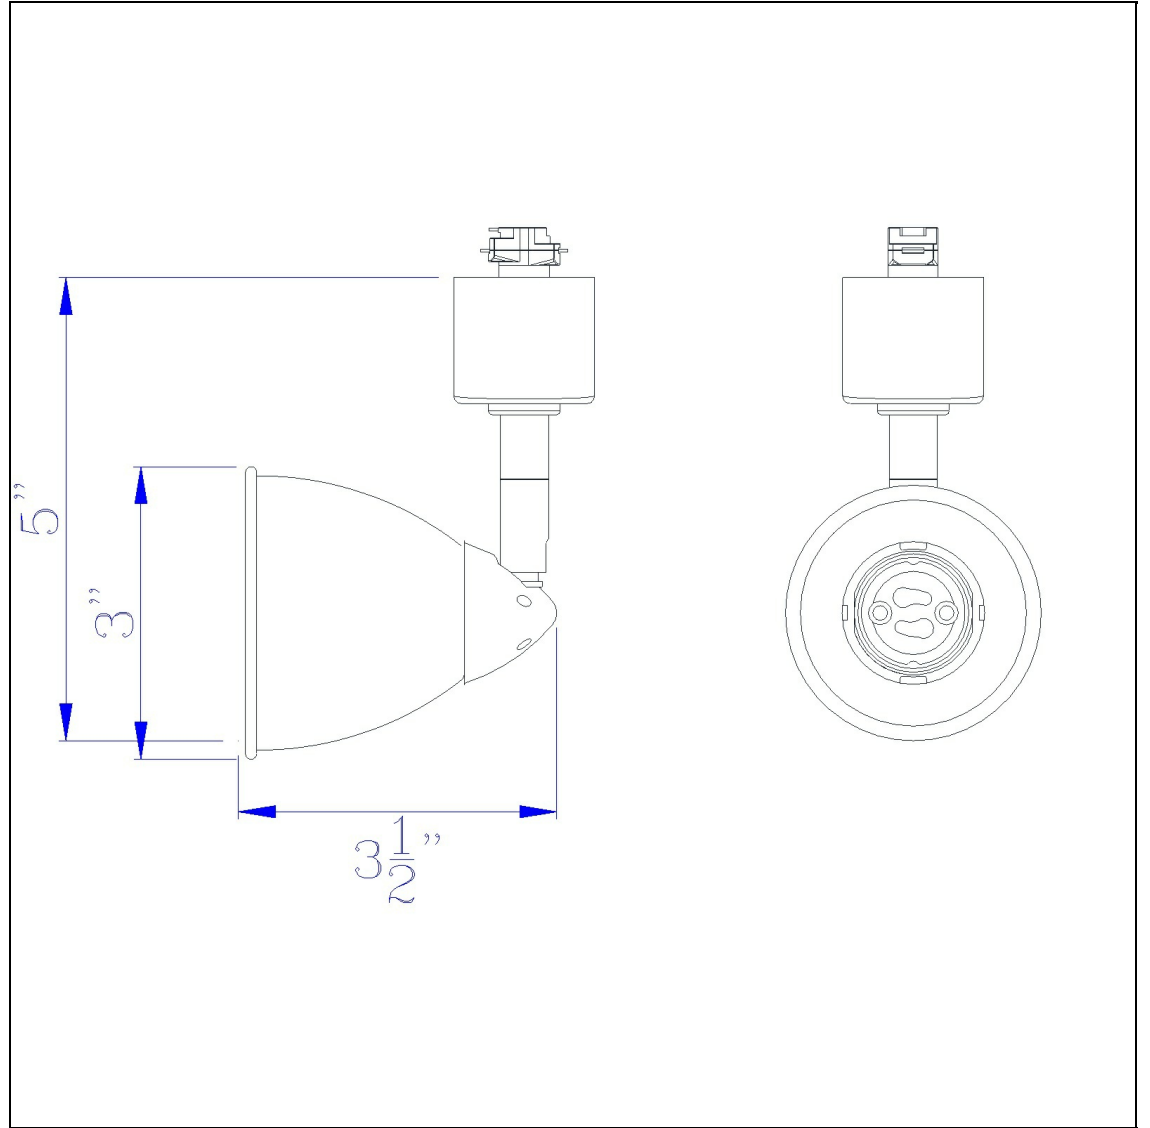

Product No. **HT-954-BK-CBK**

Description

120V, 50W, GU-10, Track Head
Durable Metal Construction
Ships in One Carton
Compatible with HT Three Wire, Once Circuit Track
Shade is Removable and Interchangeable
Includes Matching Metal Shade
Includes Matching Metal Shade
4.87" Tall Serpentine Track head with Shade

Technical Specifications

UPC	020193067284
Wattage	50W
CRI	N/A
Lumen	N/A
Switch Type	Track
Bulb Base	GU-10
Number of Lights	1
Color	Black
Base Color	Black

Carton 1 Dimensions	0.00 x 12.00 x 12.00
Carton 2 Dimensions	0.00 x 0.00 x 12.00
Package Dimensions	L: 12.00 W: 12.00