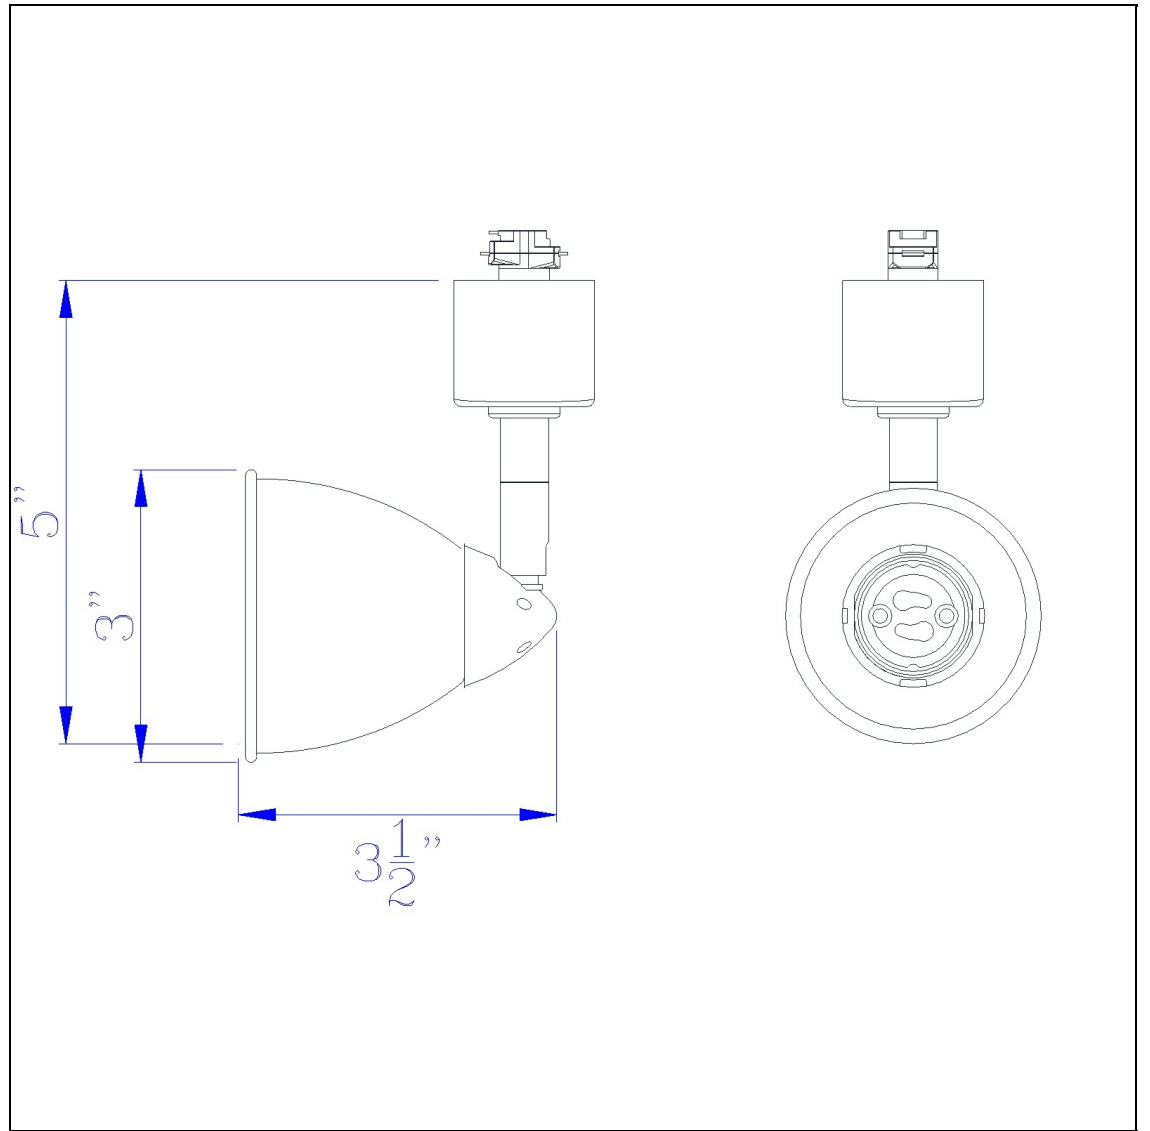

Product No. **HT-954-BK-CBK**

Description

120V, 50W, GU-10, Track Head
Durable Metal Construction
Ships in One Carton
Compatible with HT Three Wire, Once Circuit Track
Shade is Removable and Interchangeable
Includes Matching Metal Shade
Includes Matching Metal Shade
4.87" Tall Serpentine Track head with Shade

Technical Specifications

UPC	020193067284
Wattage	50W
CRI	N/A
Lumen	N/A
Switch Type	Track
Bulb Base	GU-10
Number of Lights	1
Color	Black
Base Color	Black

Carton 1 Dimensions	0.00 x 12.00 x 12.00
Carton 2 Dimensions	0.00 x 0.00 x 12.00
Package Dimensions	L: 12.00 W: 12.00