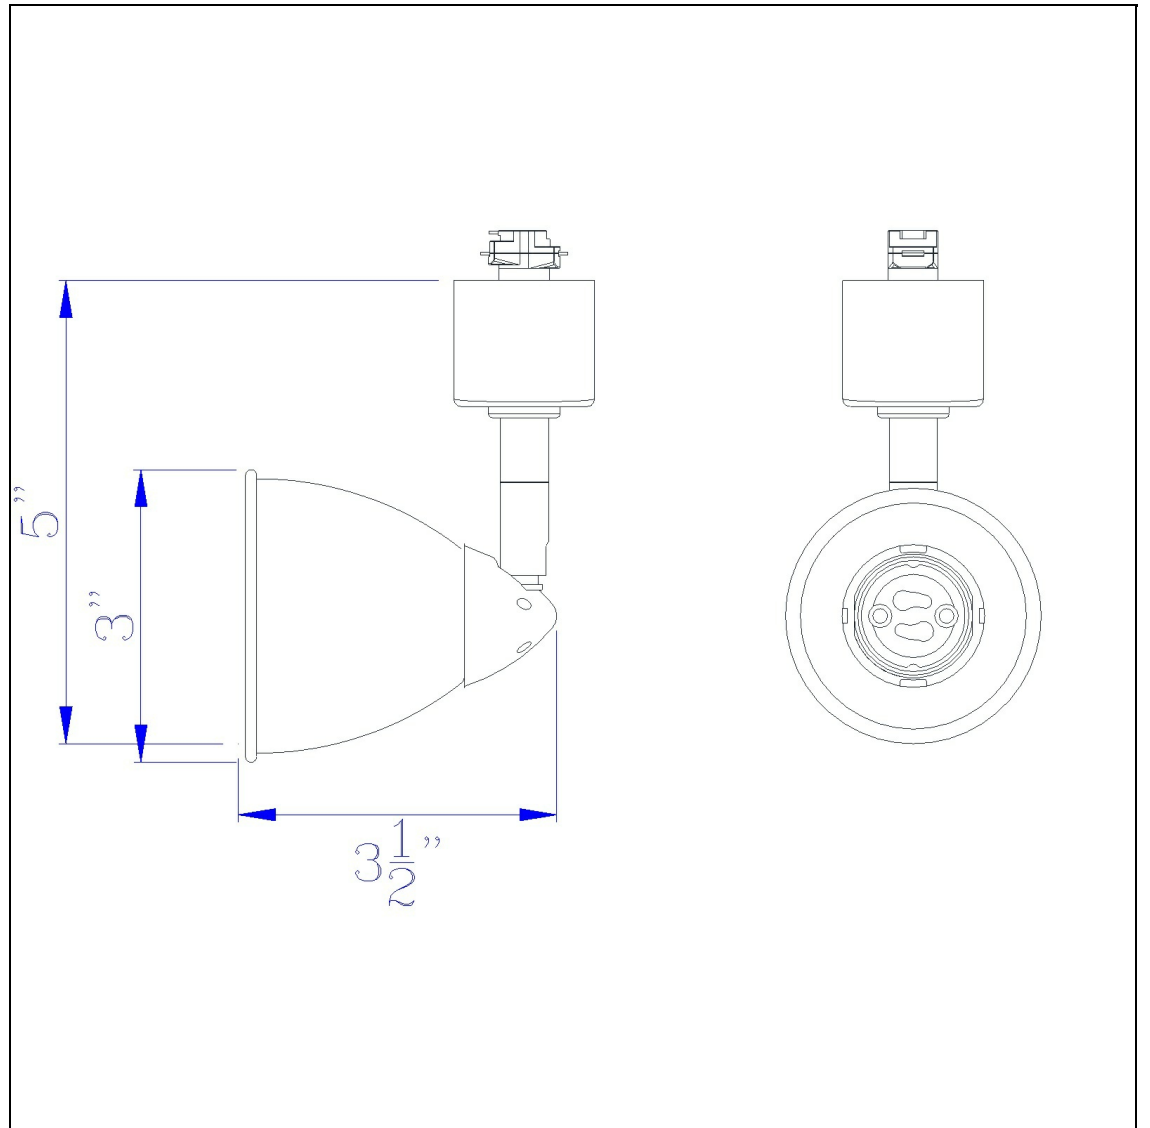

Product No. **HT-954-BK-CBS**

Description

120V, 50W, GU-10, Track Head  
Durable Metal Construction  
Ships in One Carton  
Compatible with HT Three Wire, Once Circuit Track  
Shade is Removable and Interchangeable  
Includes Matching Metal Shade  
Includes Matching Metal Shade  
4.87" Tall Serpentine Track head with Shade

Technical Specifications

<b>UPC</b>	020193067284	<b>Carton 1 Dimensions</b>	0.00 x 12.00 x 12.00
<b>Wattage</b>	50W	<b>Carton 2 Dimensions</b>	0.00 x 0.00 x 12.00
<b>CRI</b>	N/A	<b>Package Dimensions</b>	L: 12.00 W: 12.00
<b>Lumen</b>	N/A		
<b>Switch Type</b>	Track		
<b>Bulb Base</b>	GU-10		
<b>Number of Lights</b>	1		
<b>Color</b>	Black		
<b>Base Color</b>	Black		