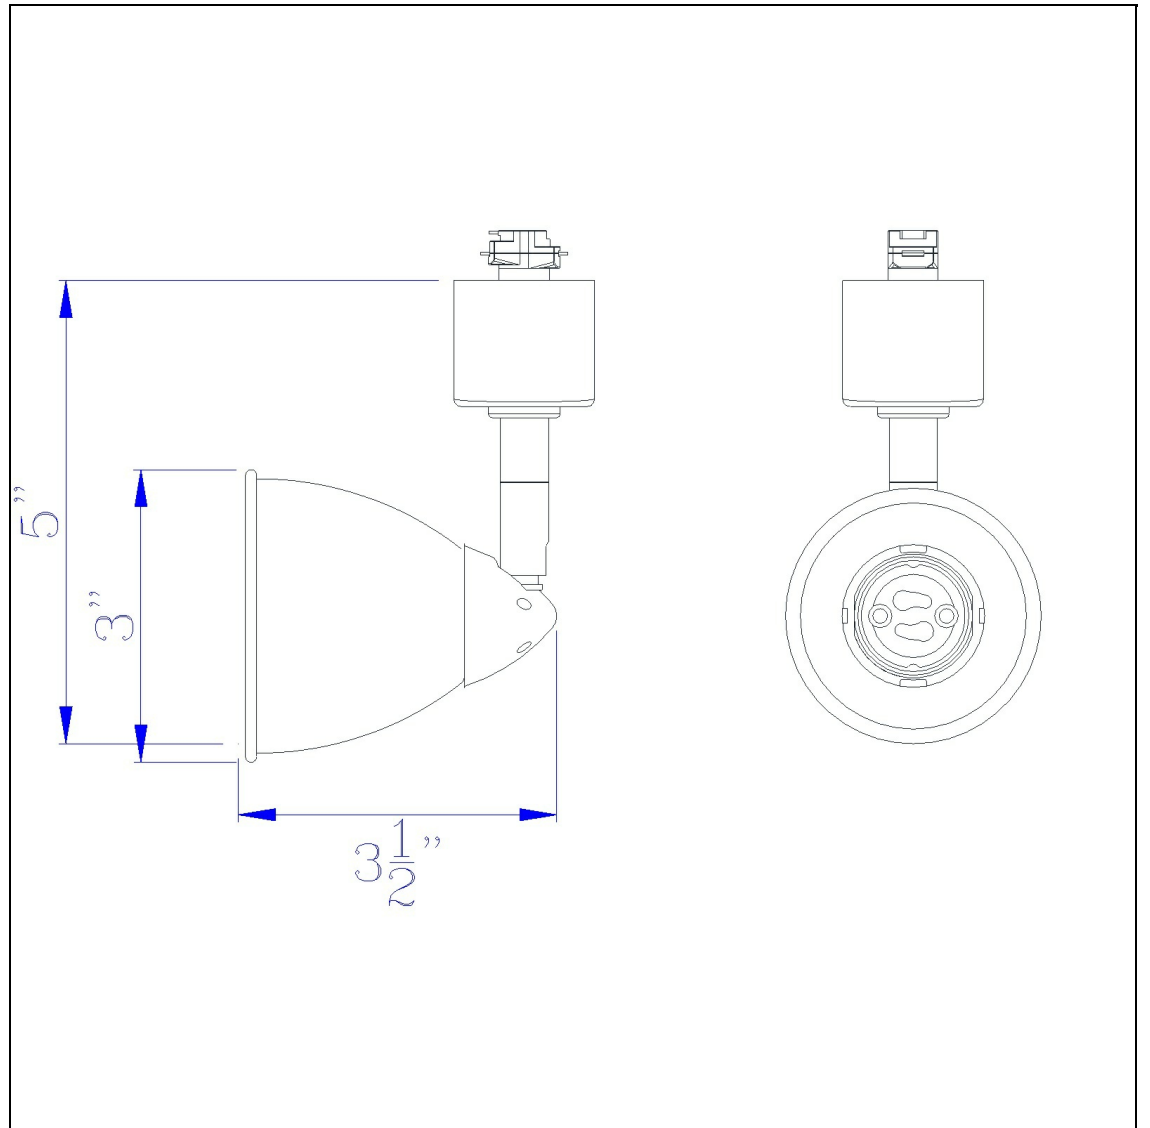

Product No. **HT-954-BK-CBS**

Description

120V, 50W, GU-10, Track Head
Durable Metal Construction
Ships in One Carton
Compatible with HT Three Wire, Once Circuit Track
Shade is Removable and Interchangeable
Includes Matching Metal Shade
Includes Matching Metal Shade
4.87" Tall Serpentine Track head with Shade

Technical Specifications

UPC	020193067284	Carton 1 Dimensions	0.00 x 12.00 x 12.00
Wattage	50W	Carton 2 Dimensions	0.00 x 0.00 x 12.00
CRI	N/A	Package Dimensions	L: 12.00 W: 12.00
Lumen	N/A		
Switch Type	Track		
Bulb Base	GU-10		
Number of Lights	1		
Color	Black		
Base Color	Black		