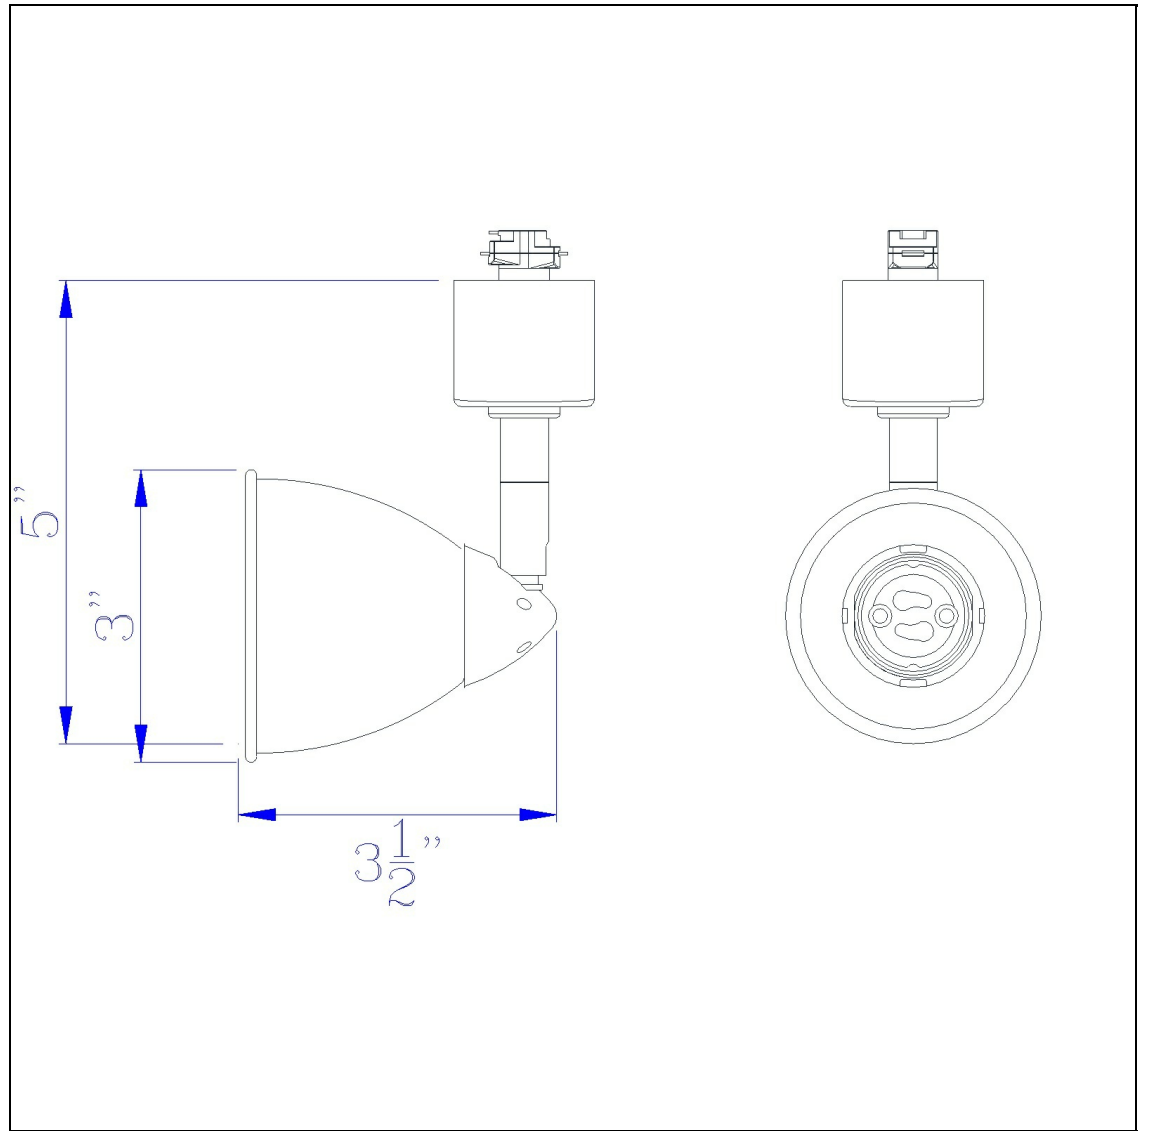

Product No. **HT-954-BK-CDB**

Description

120V, 50W, GU-10, Track Head
Durable Metal Construction
Ships in One Carton
Compatible with HT Three Wire, Once Circuit Track
Shade is Removable and Interchangeable
Includes Matching Metal Shade
Includes Matching Metal Shade
4.87" Tall Serpentine Track head with Shade

Technical Specifications

UPC	020193067284	Carton 1 Dimensions	0.00 x 12.00 x 12.00
Wattage	50W	Carton 2 Dimensions	0.00 x 0.00 x 12.00
CRI	N/A	Package Dimensions	L: 12.00 W: 12.00
Lumen	N/A		
Switch Type	Track		
Bulb Base	GU-10		
Number of Lights	1		
Color	Black		
Base Color	Black		