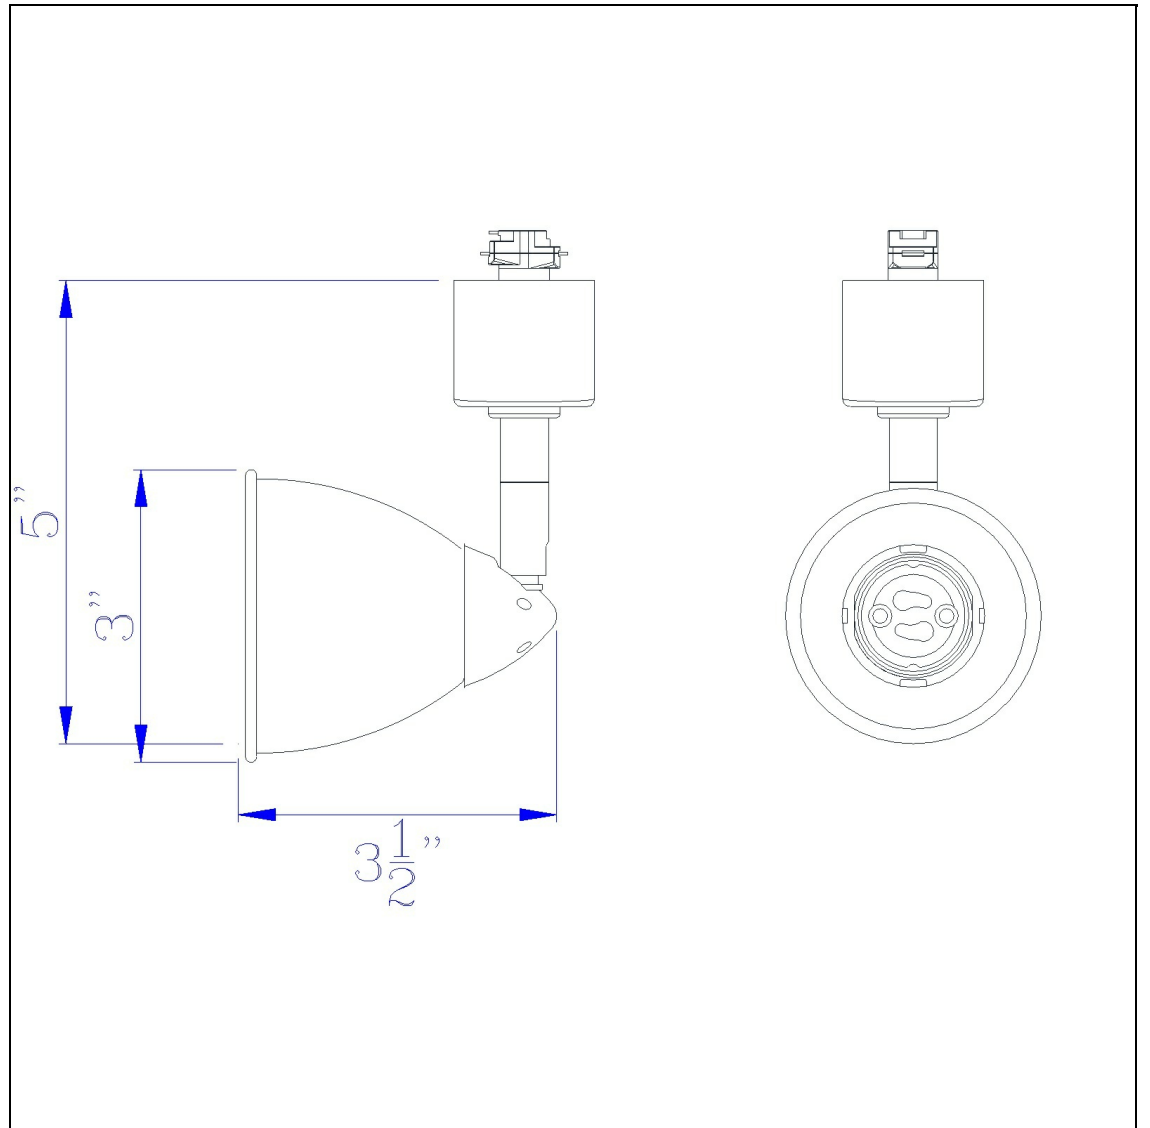

Product No. **HT-954-BK-CRU**

Description

120V, 50W, GU-10, Track Head
Durable Metal Construction
Ships in One Carton
Compatible with HT Three Wire, Once Circuit Track
Shade is Removable and Interchangeable
Includes Matching Metal Shade
Includes Matching Metal Shade
4.87" Tall Serpentine Track head with Shade

Technical Specifications

UPC	020193067284
Wattage	50W
CRI	N/A
Lumen	N/A
Switch Type	Track
Bulb Base	GU-10
Number of Lights	1
Color	Black
Base Color	Black

Carton 1 Dimensions	0.00 x 12.00 x 12.00
Carton 2 Dimensions	0.00 x 0.00 x 12.00
Package Dimensions	L: 12.00 W: 12.00