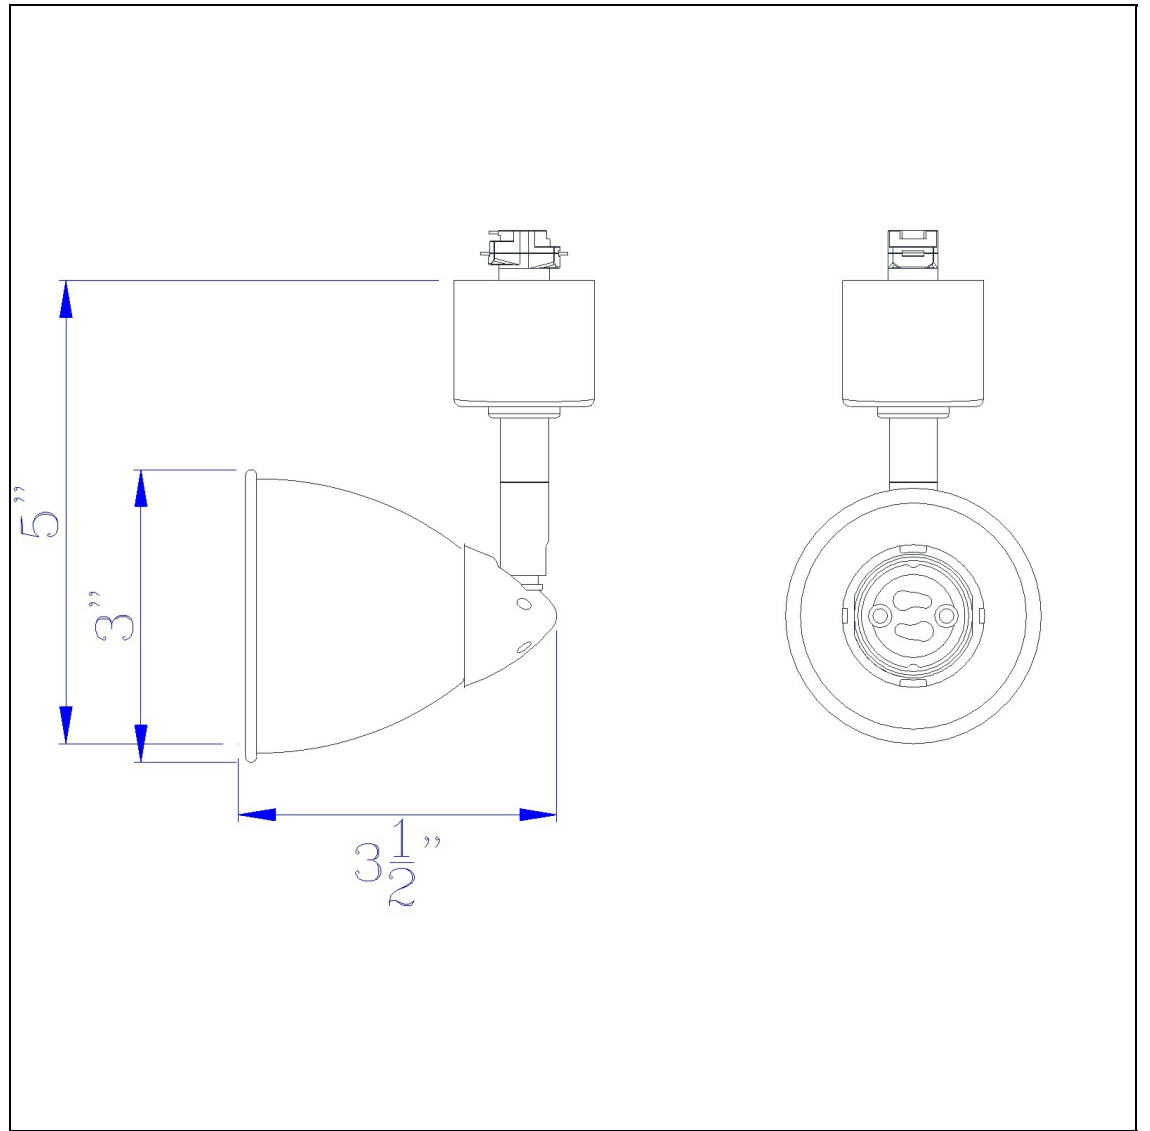

Product No. **HT-954-BK-CRU**

Description

120V, 50W, GU-10, Track Head
Durable Metal Construction
Ships in One Carton
Compatible with HT Three Wire, Once Circuit Track
Shade is Removable and Interchangeable
Includes Matching Metal Shade
Includes Matching Metal Shade
4.87" Tall Serpentine Track head with Shade

Technical Specifications

UPC	020193067284
Wattage	50W
CRI	N/A
Lumen	N/A
Switch Type	Track
Bulb Base	GU-10
Number of Lights	1
Color	Black
Base Color	Black

Carton 1 Dimensions	0.00 x 12.00 x 12.00
Carton 2 Dimensions	0.00 x 0.00 x 12.00
Package Dimensions	L: 12.00 W: 12.00