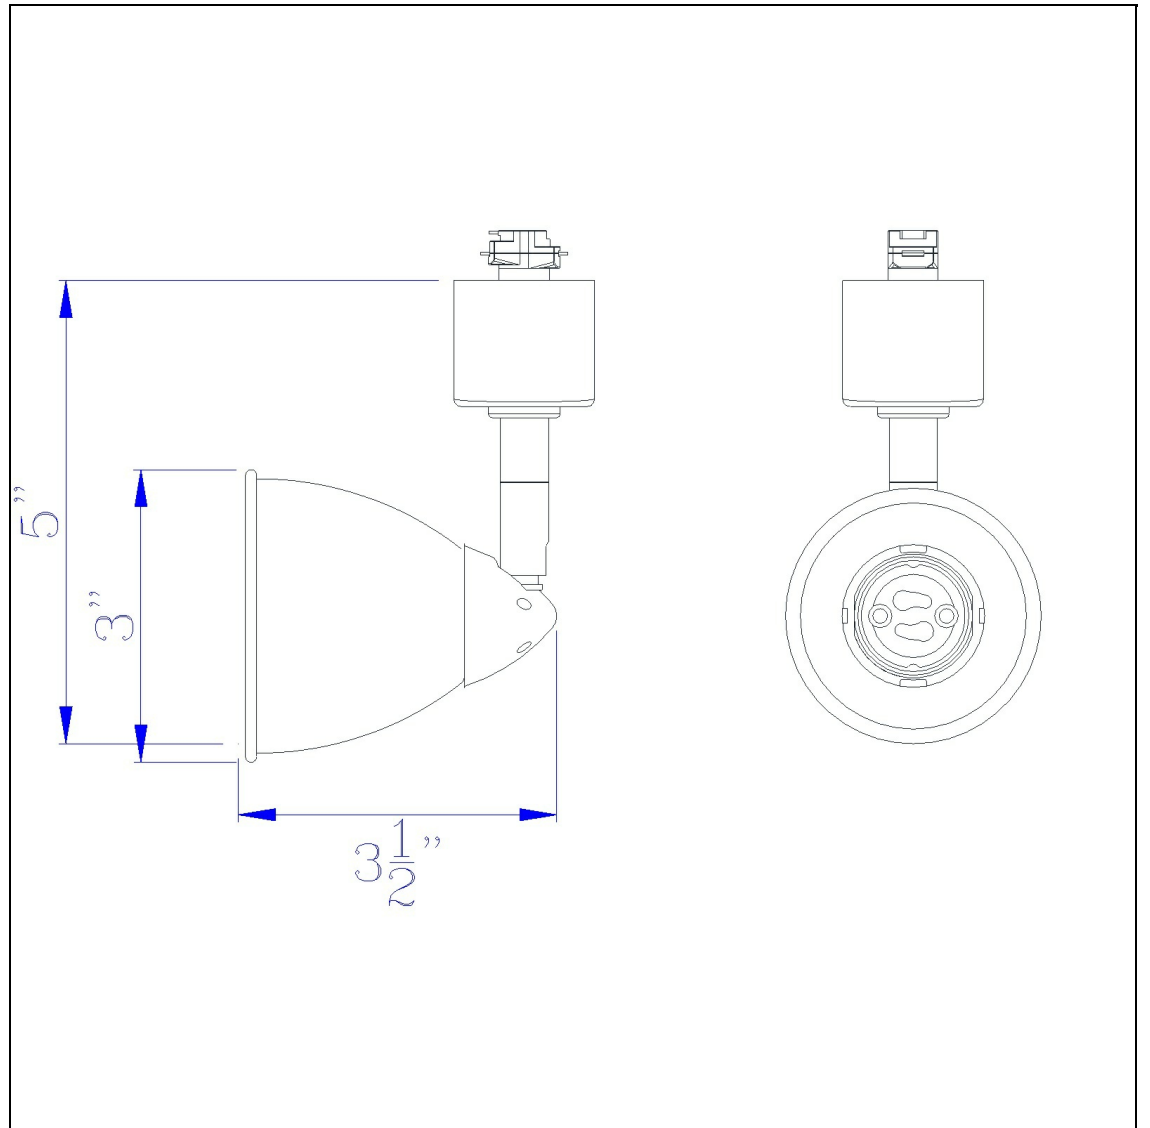

Product No. **HT-954-BK-CWH**

Description

120V, 50W, GU-10, Track Head
Durable Metal Construction
Ships in One Carton
Compatible with HT Three Wire, Once Circuit Track
Shade is Removable and Interchangeable
Includes Matching Metal Shade
Includes Matching Metal Shade
4.87" Tall Serpentine Track head with Shade

Technical Specifications

UPC	020193067284
Wattage	50W
CRI	N/A
Lumen	N/A
Switch Type	Track
Bulb Base	GU-10
Number of Lights	1
Color	Black
Base Color	Black

Carton 1 Dimensions	0.00 x 12.00 x 12.00
Carton 2 Dimensions	0.00 x 0.00 x 12.00
Package Dimensions	L: 12.00 W: 12.00