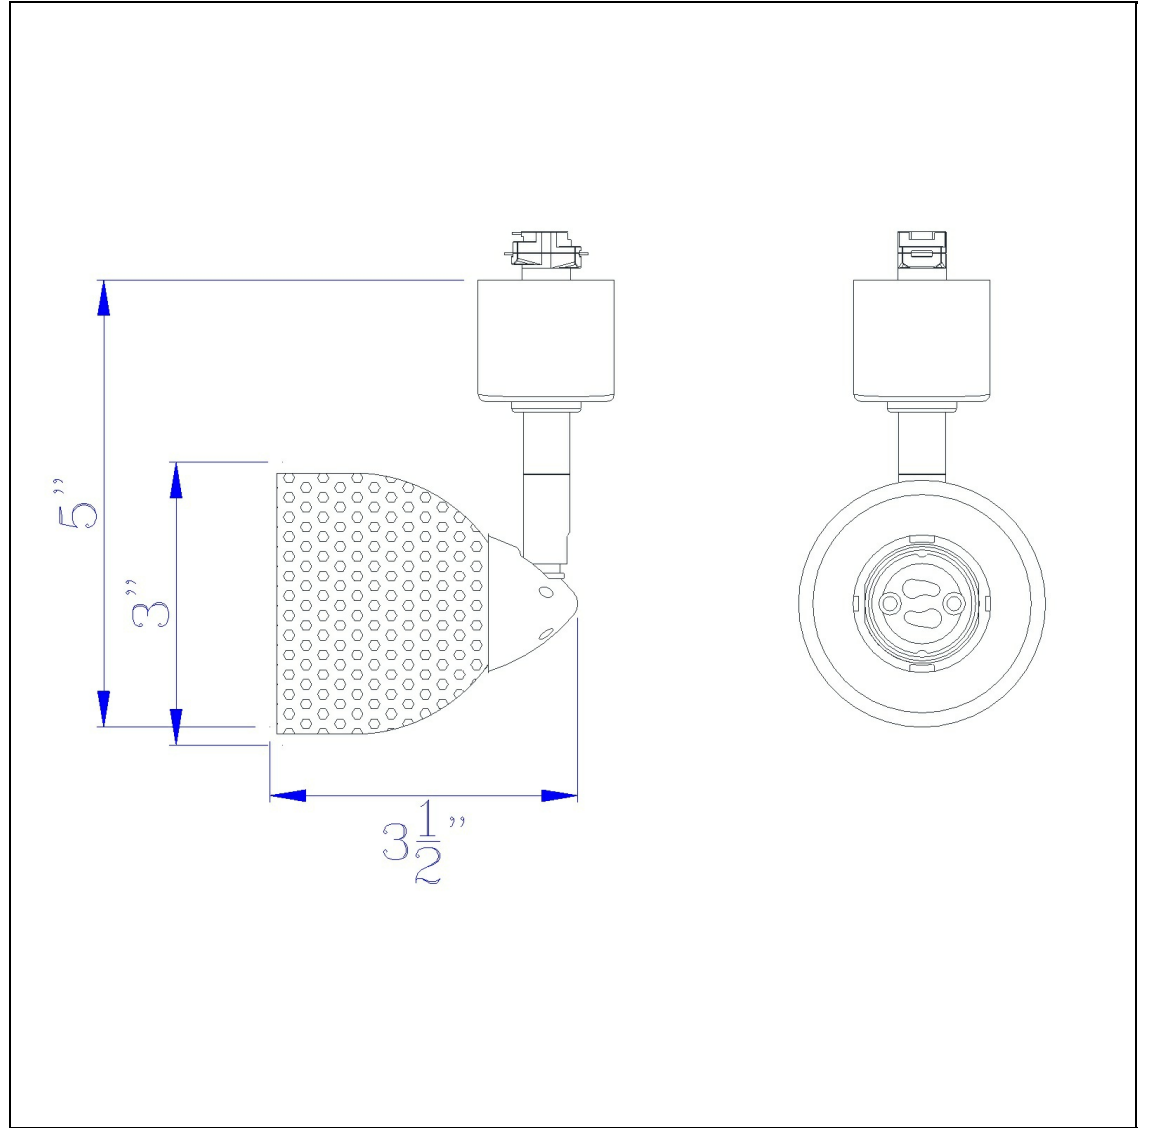

Product No. **HT-954-BK-MBK**

Description

120V, 50W, GU-10, Track Head
Durable Metal Construction
Ships in One Carton
Compatible with HT Three Wire, Once Circuit Track
Shade is Removable and Interchangeable
Includes Matching Metal Shade
Includes Matching Metal Shade
4.87" Tall Serpentine Track head with Shade

Technical Specifications

UPC	020193067284	Carton 1 Dimensions	0.00 x 12.00 x 12.00
Wattage	50W	Carton 2 Dimensions	0.00 x 0.00 x 12.00
CRI	N/A	Package Dimensions	L: 12.00 W: 12.00
Lumen	N/A		
Switch Type	Track		
Bulb Base	GU-10		
Number of Lights	1		
Color	Black		
Base Color	Black		