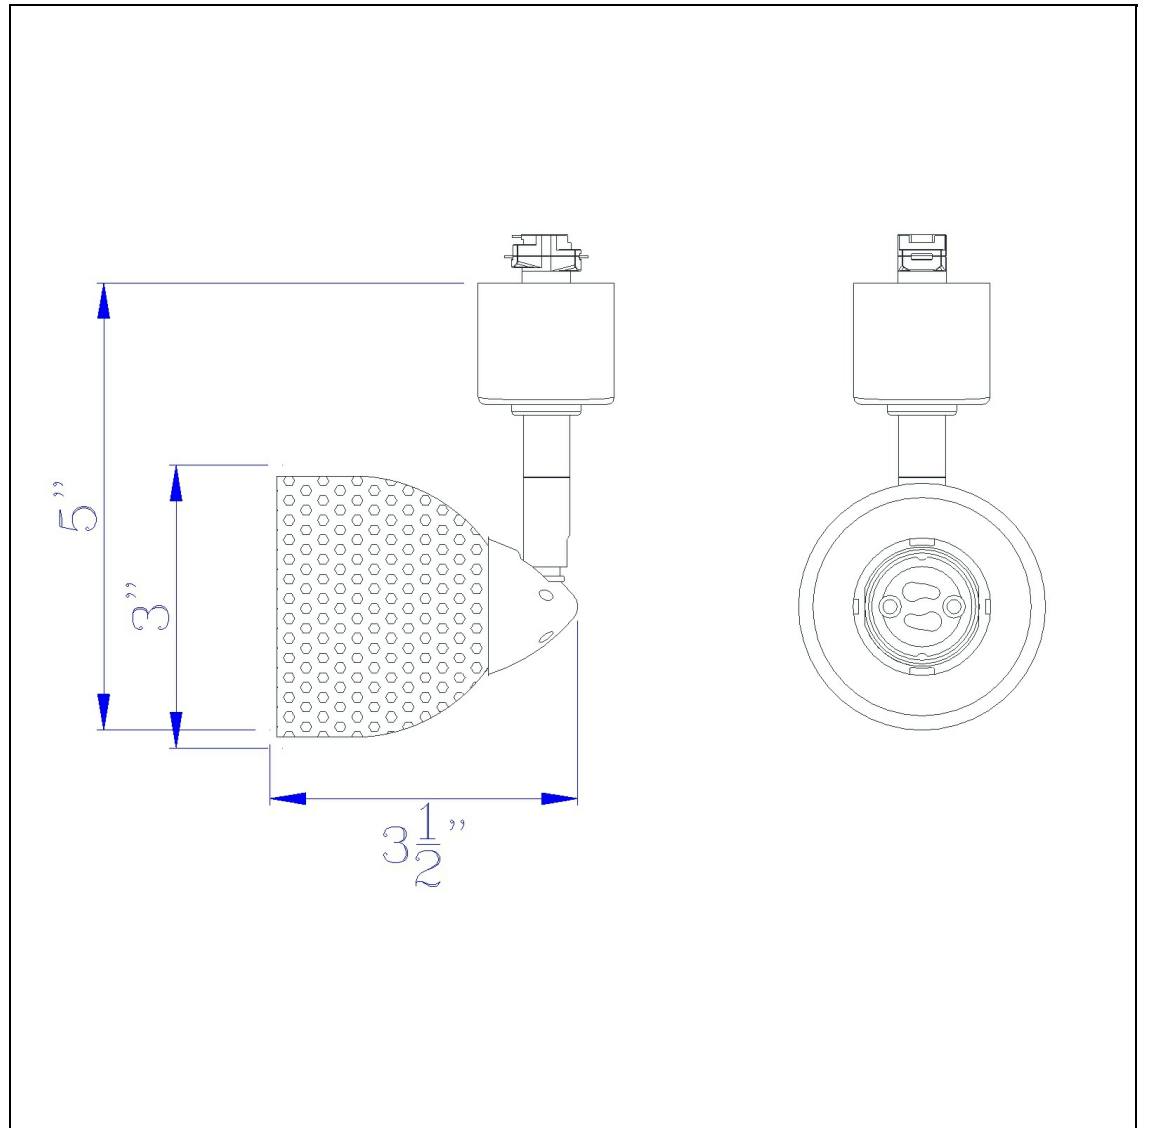

Product No. **HT-954-BK-MBS**

Description

120V, 50W, GU-10, Track Head
Durable Metal Construction
Ships in One Carton
Compatible with HT Three Wire, Once Circuit Track
Shade is Removable and Interchangeable
Includes Matching Metal Shade
Includes Matching Metal Shade
4.87" Tall Serpentine Track head with Shade

Technical Specifications

UPC	020193067284
Wattage	50W
CRI	N/A
Lumen	N/A
Switch Type	Track
Bulb Base	GU-10
Number of Lights	1
Color	Black
Base Color	Black

Carton 1 Dimensions	0.00 x 12.00 x 12.00
Carton 2 Dimensions	0.00 x 0.00 x 12.00
Package Dimensions	L: 12.00 W: 12.00