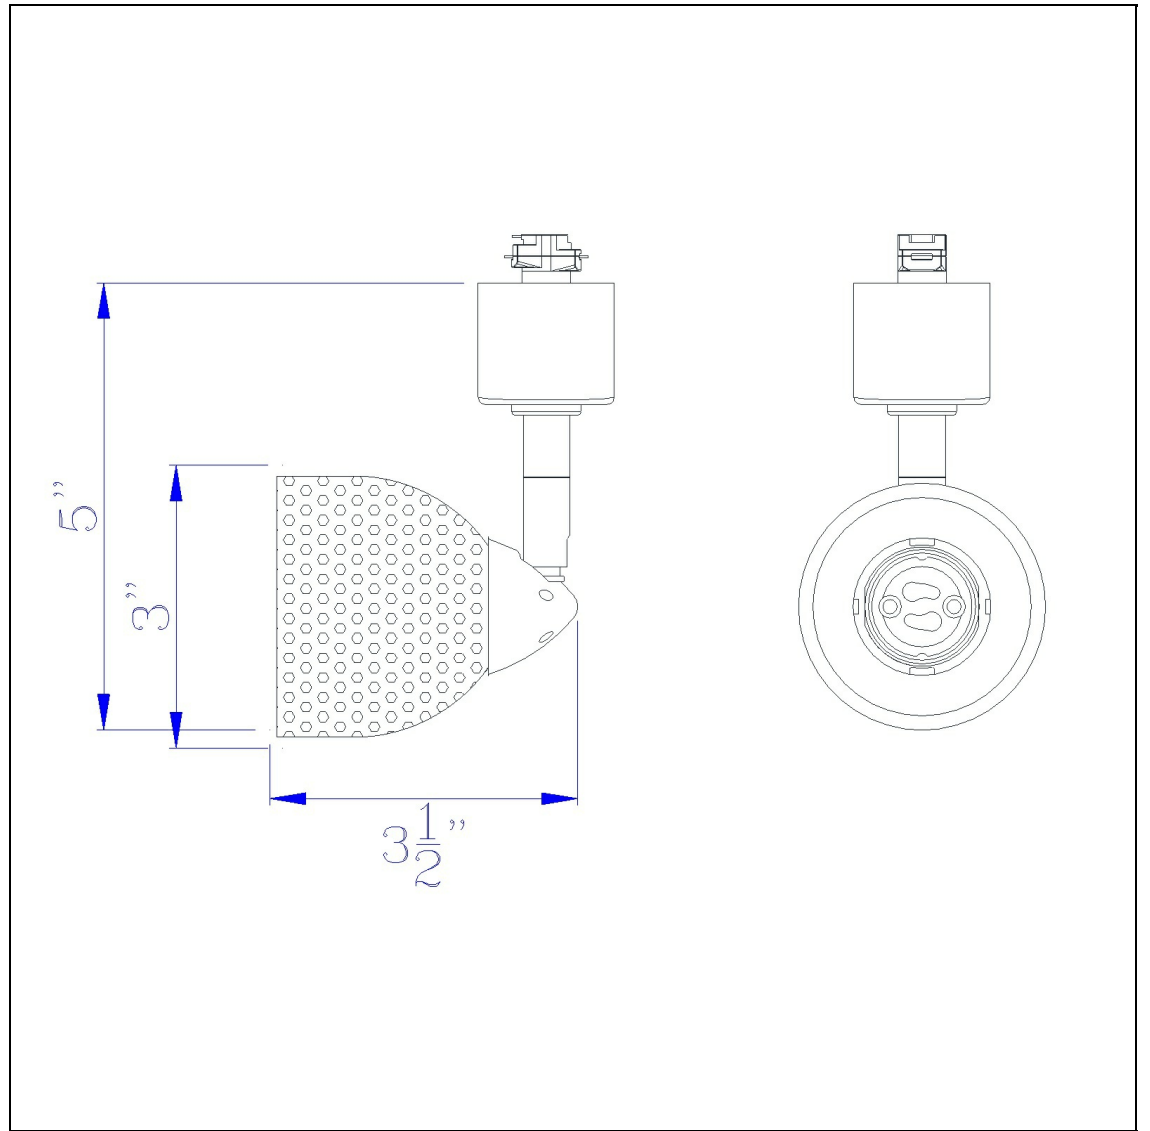

Product No. **HT-954-BK-MDB**

Description

120V, 50W, GU-10, Track Head
Durable Metal Construction
Ships in One Carton
Compatible with HT Three Wire, Once Circuit Track
Shade is Removable and Interchangeable
Includes Matching Metal Shade
Includes Matching Metal Shade
4.87" Tall Serpentine Track head with Shade

Technical Specifications

UPC	020193067284
Wattage	50W
CRI	N/A
Lumen	N/A
Switch Type	Track
Bulb Base	GU-10
Number of Lights	1
Color	Black
Base Color	Black

Carton 1 Dimensions	0.00 x 12.00 x 12.00
Carton 2 Dimensions	0.00 x 0.00 x 12.00
Package Dimensions	L: 12.00 W: 12.00