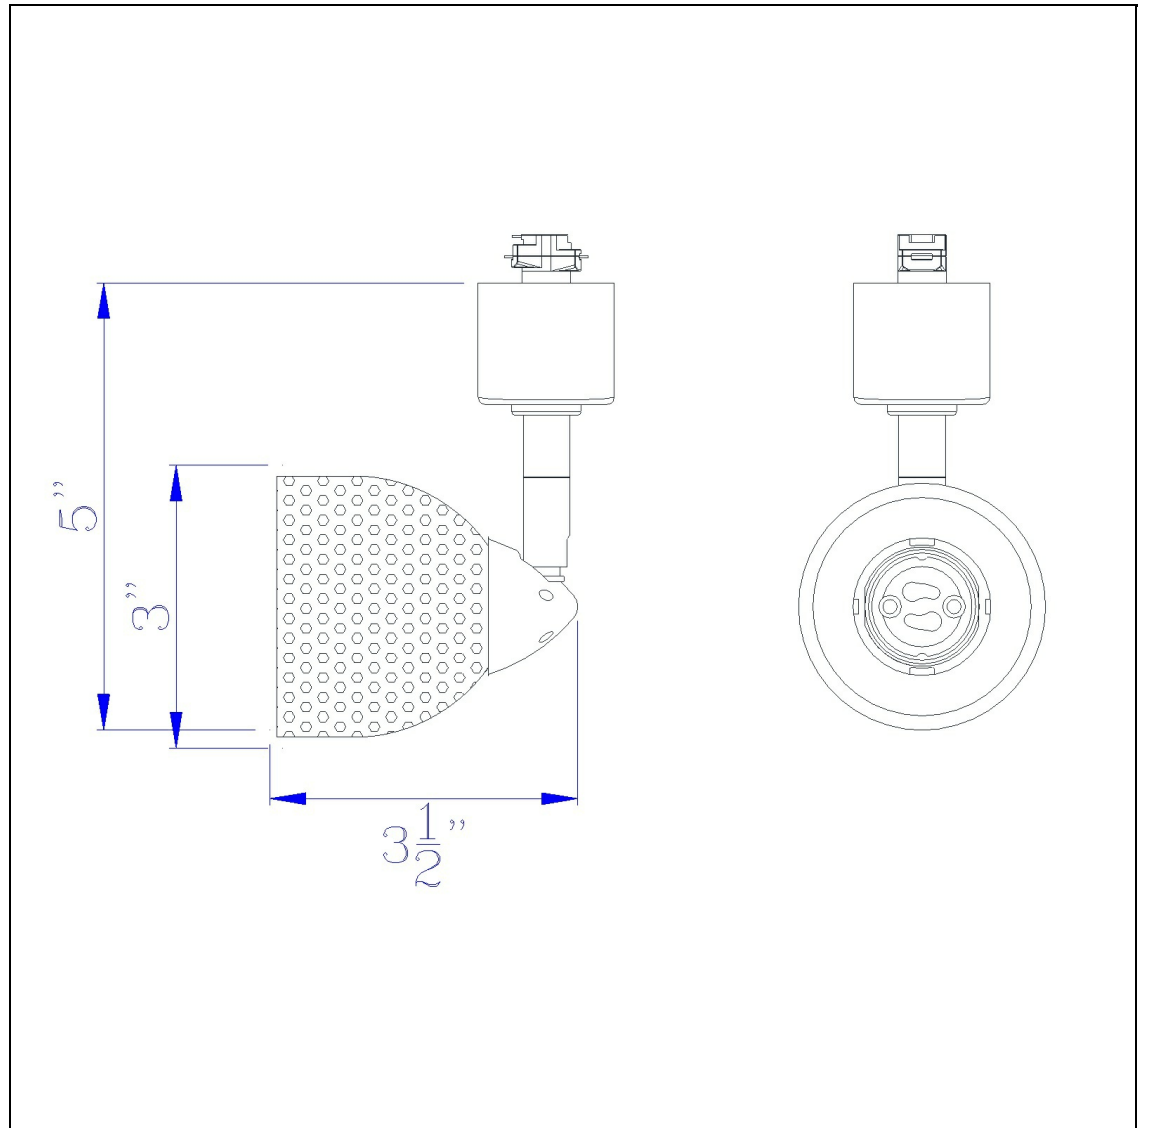

Product No. **HT-954-BK-MRU**

Description

120V, 50W, GU-10, Track Head  
Durable Metal Construction  
Ships in One Carton  
Compatible with HT Three Wire, Once Circuit Track  
Shade is Removable and Interchangeable  
Includes Matching Metal Shade  
Includes Matching Metal Shade  
4.87" Tall Serpentine Track head with Shade

Technical Specifications

<b>UPC</b>	020193067284	<b>Carton 1 Dimensions</b>	0.00 x 12.00 x 12.00
<b>Wattage</b>	50W	<b>Carton 2 Dimensions</b>	0.00 x 0.00 x 12.00
<b>CRI</b>	N/A	<b>Package Dimensions</b>	L: 12.00 W: 12.00
<b>Lumen</b>	N/A		
<b>Switch Type</b>	Track		
<b>Bulb Base</b>	GU-10		
<b>Number of Lights</b>	1		
<b>Color</b>	Black		
<b>Base Color</b>	Black		