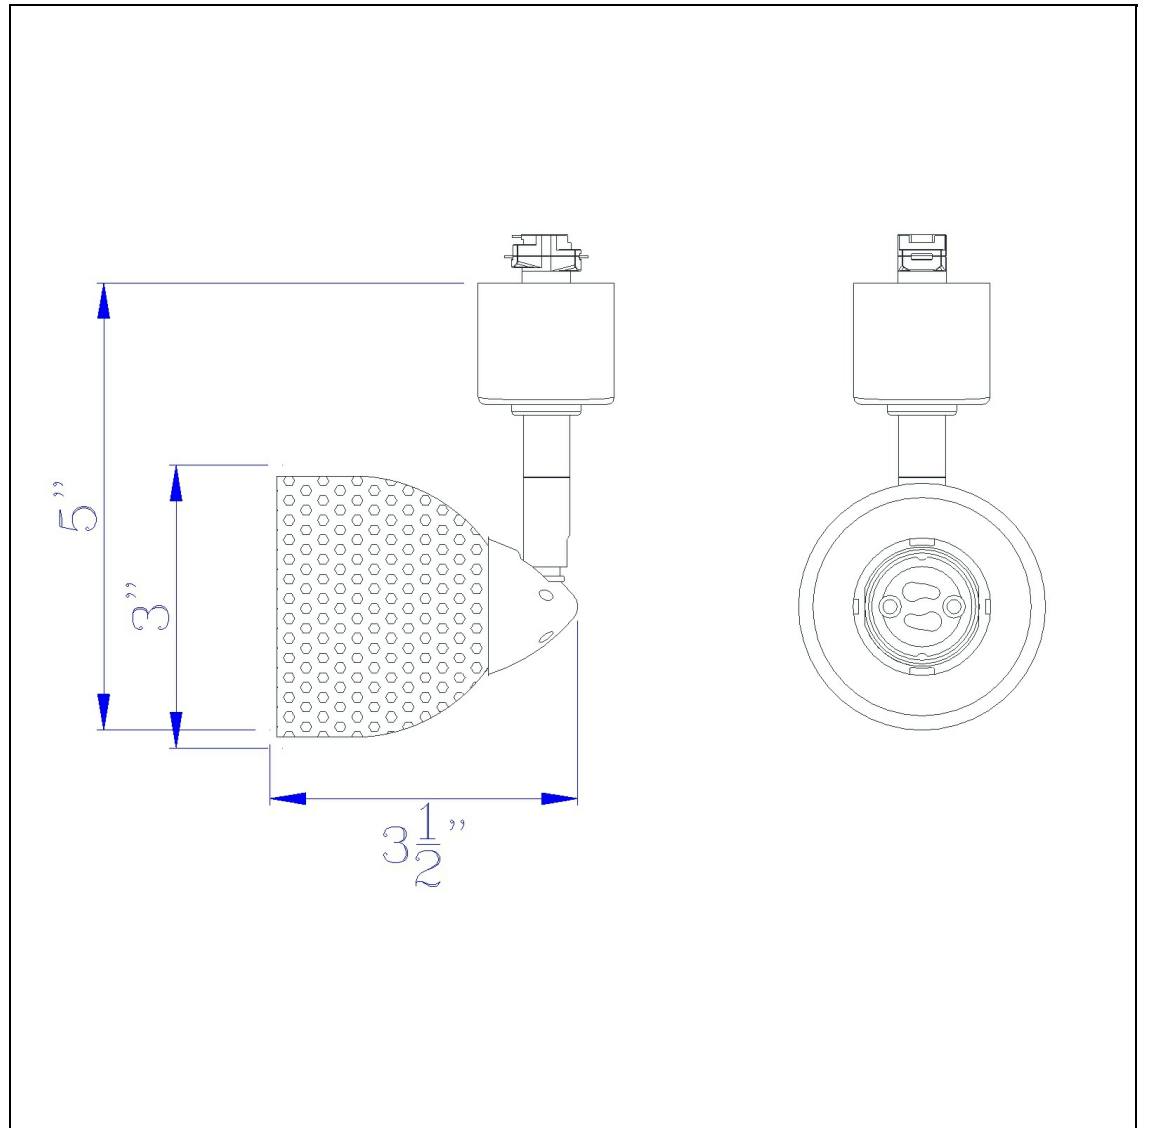

Product No. **HT-954-BK-MRU**

Description

120V, 50W, GU-10, Track Head
Durable Metal Construction
Ships in One Carton
Compatible with HT Three Wire, Once Circuit Track
Shade is Removable and Interchangeable
Includes Matching Metal Shade
Includes Matching Metal Shade
4.87" Tall Serpentine Track head with Shade

Technical Specifications

UPC	020193067284
Wattage	50W
CRI	N/A
Lumen	N/A
Switch Type	Track
Bulb Base	GU-10
Number of Lights	1
Color	Black
Base Color	Black

Carton 1 Dimensions	0.00 x 12.00 x 12.00
Carton 2 Dimensions	0.00 x 0.00 x 12.00
Package Dimensions	L: 12.00 W: 12.00