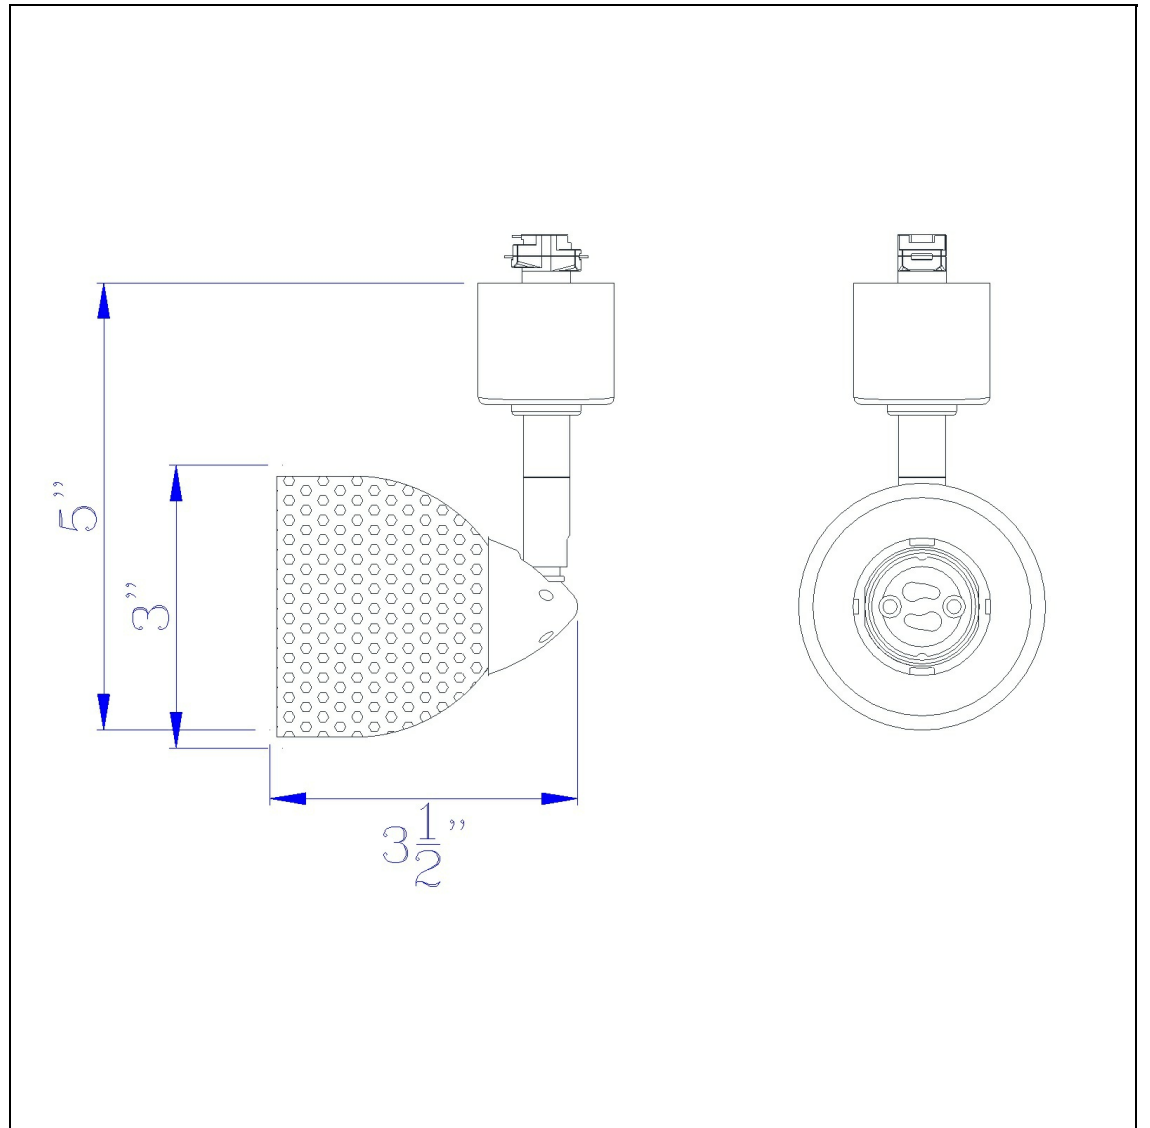

Product No. **HT-954-BK-MWH**

Description

120V, 50W, GU-10, Track Head  
Durable Metal Construction  
Ships in One Carton  
Compatible with HT Three Wire, Once Circuit Track  
Shade is Removable and Interchangeable  
Includes Matching Metal Shade  
Includes Matching Metal Shade  
4.87" Tall Serpentine Track head with Shade

Technical Specifications

<b>UPC</b>	020193067284
<b>Wattage</b>	50W
<b>CRI</b>	N/A
<b>Lumen</b>	N/A
<b>Switch Type</b>	Track
<b>Bulb Base</b>	GU-10
<b>Number of Lights</b>	1
<b>Color</b>	Black
<b>Base Color</b>	Black

<b>Carton 1 Dimensions</b>	0.00 x 12.00 x 12.00
<b>Carton 2 Dimensions</b>	0.00 x 0.00 x 12.00
<b>Package Dimensions</b>	L: 12.00 W: 12.00