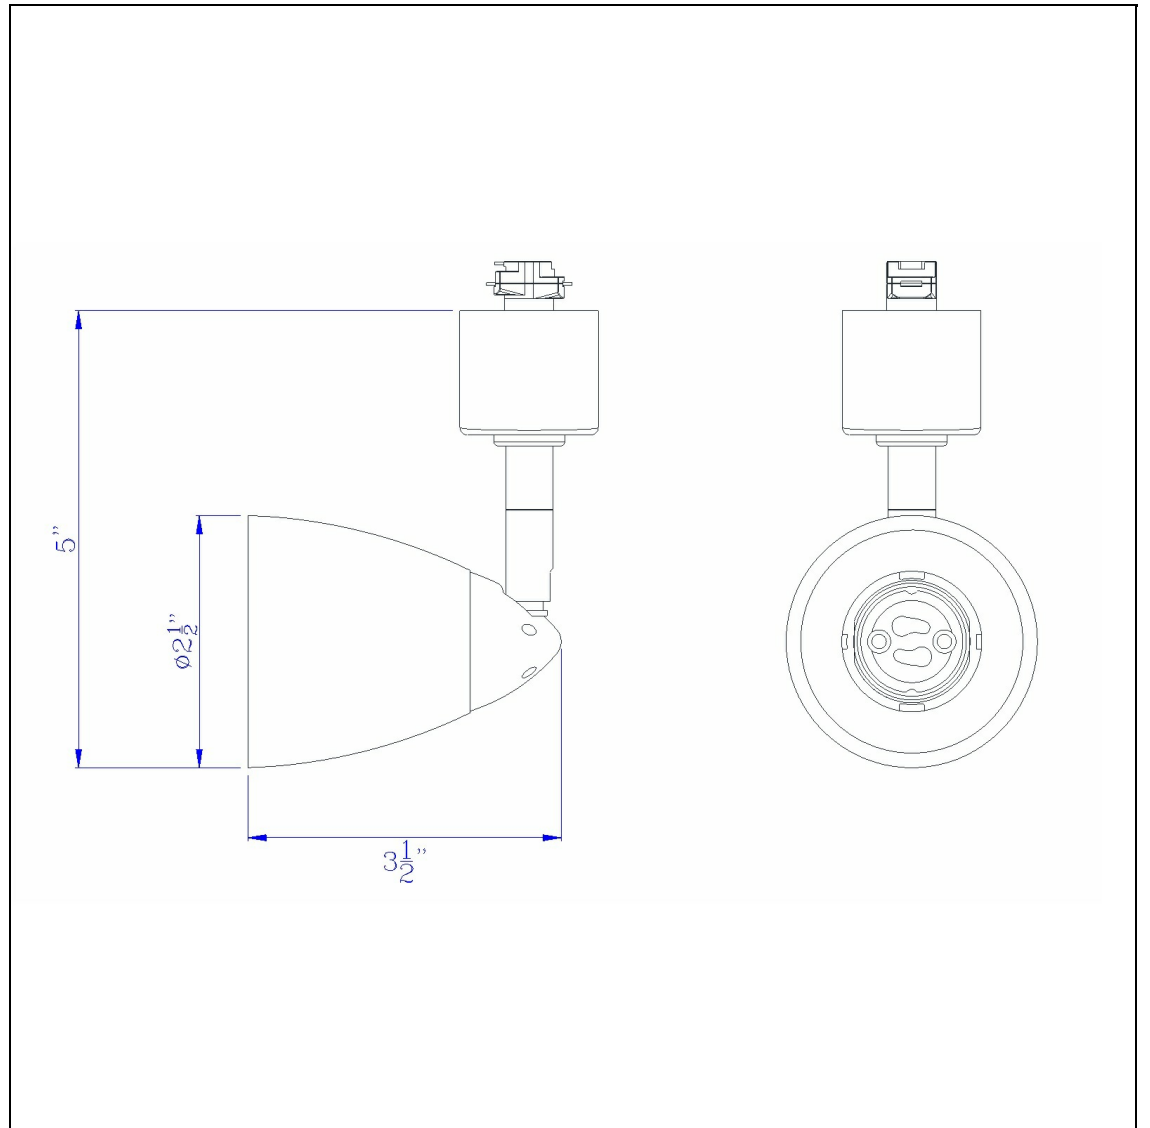

Product No. **HT-954-BK-WH**

Description

GU10,120V,50W Track Head
Durable Metal Construction
Ships in One Carton
Compatible with HT Three Wire, Once Circuit Track
Shade is Removable and Interchangeable
Hand Blown Glass Shade
Hand Blown Glass Shade
4.87" Tall Serpentine Track head with Shade

Technical Specifications

UPC	020193067284
Wattage	50W
CRI	N/A
Lumen	N/A
Switch Type	Track
Bulb Base	GU-10
Number of Lights	1
Color	Black
Base Color	Black

Carton 1 Dimensions	12.00 x 13.90 x 14.90
Carton 2 Dimensions	0.00 x 0.00 x 14.90
Package Dimensions	L: 14.90 W: 13.90 H: 12.00