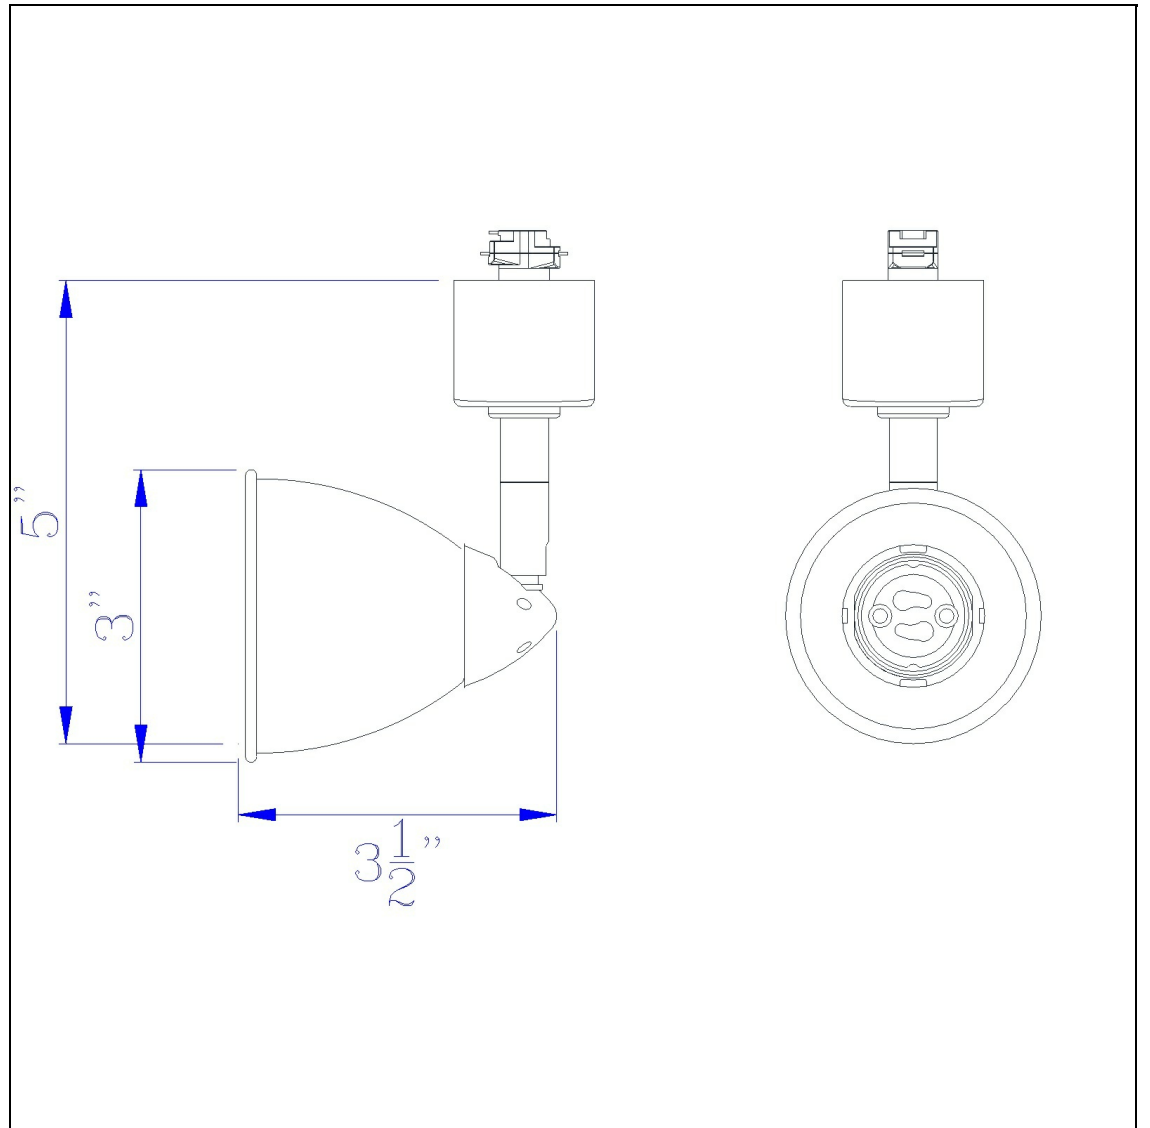

Product No. **HT-954-BS-CBK**

Description

120V, 50W, GU-10, Track Head  
Durable Metal Construction  
Ships in One Carton  
Compatible with HT Three Wire, Once Circuit Track  
Shade is Removable and Interchangeable  
Includes Matching Metal Shade  
Includes Matching Metal Shade  
4.87" Tall Serpentine Track head with Shade

Technical Specifications

<b>UPC</b>	020193067284
<b>Wattage</b>	50W
<b>CRI</b>	N/A
<b>Lumen</b>	N/A
<b>Switch Type</b>	Track
<b>Bulb Base</b>	GU-10
<b>Number of Lights</b>	1
<b>Color</b>	Brushed Steel
<b>Base Color</b>	Brushed Steel

<b>Carton 1 Dimensions</b>	0.00 x 12.00 x 12.00
<b>Carton 2 Dimensions</b>	0.00 x 0.00 x 12.00
<b>Package Dimensions</b>	L: 12.00 W: 12.00